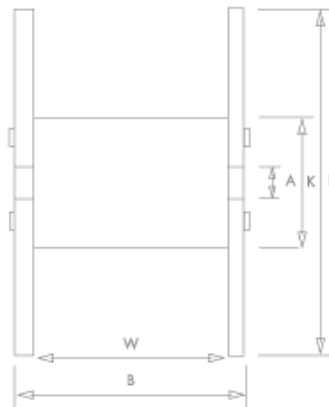

The Source

The Source
23 Durfold Drive
Reigate
RH2 0QA

Phone 07868 631783

E-Mail: mike@thesourcerope.co.uk

Reusable Reel Data Sheet

Robust reusable reel for rope, constructed of 10mm Polyethylene 500, so suit 500m bobbin of 6mm PP blue rope. Threaded spindle for quick, easy removal of flange to reload.

Dimensions	F 300mm dia X B 325mm W 305mm
Spindle Dimensions	K 55mm OD x A 35mm ID
Material	10mm PE 500
Colour	Natural White

Quality Department
2/2/2023