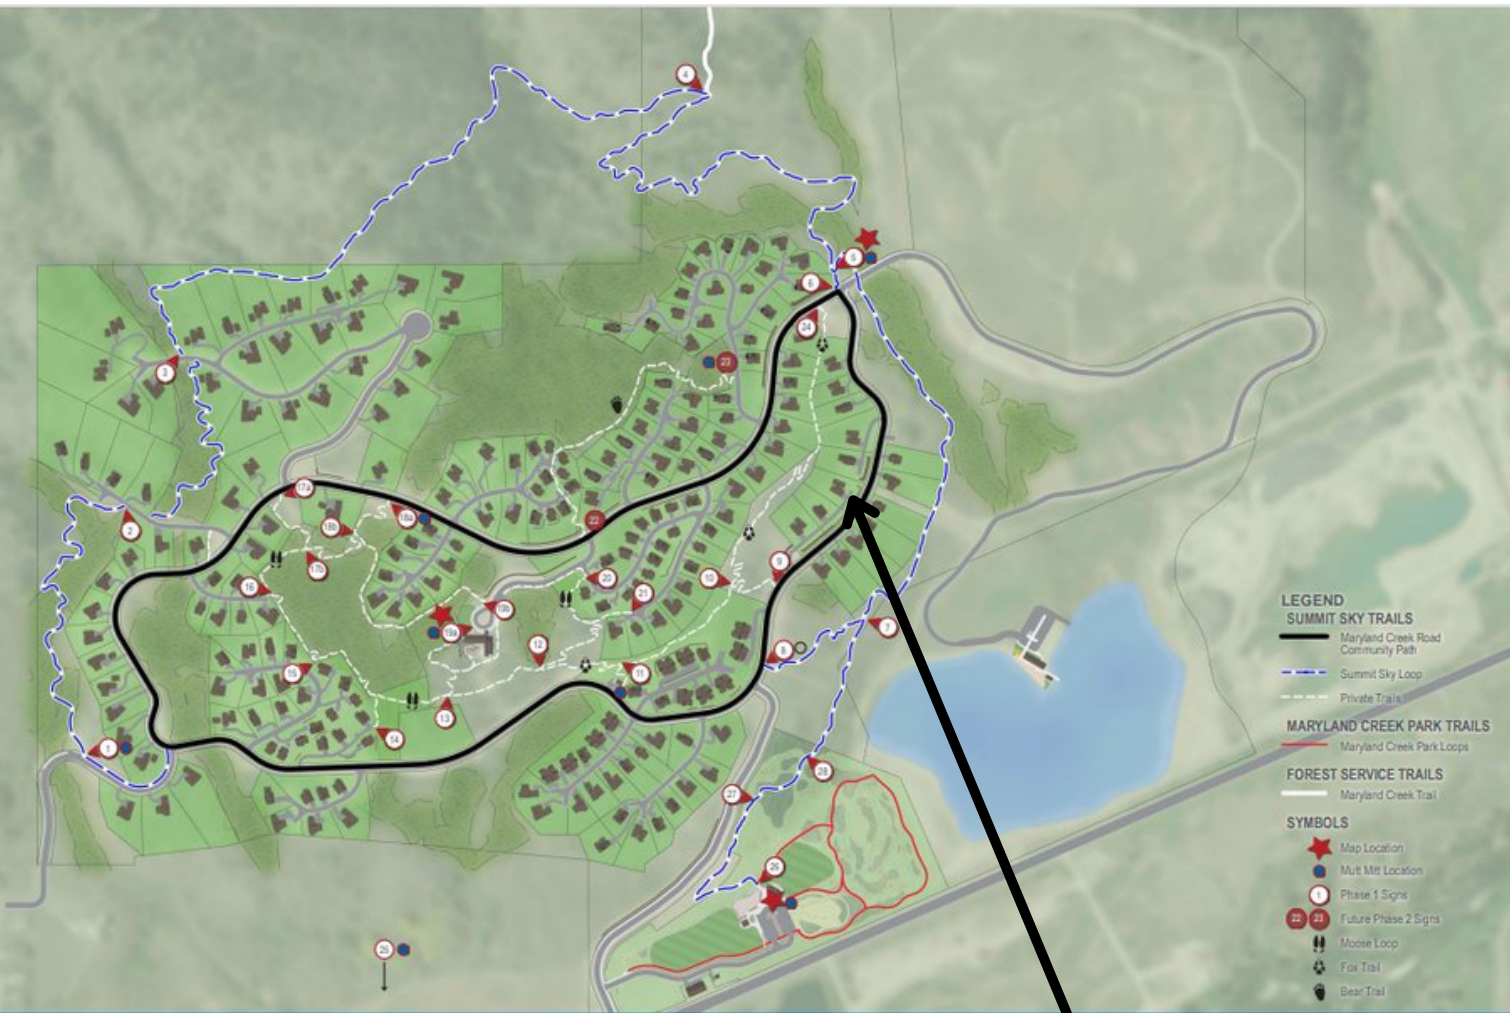

SUMMIT SKY RANCH

NEIGHBORHOOD TRAIL MAP

There is a discreet path behind BlueViewRetreat up the 'steps' (use with caution) around the Adirondack chairs that will connect to the Summit Sky Loop Trail System. The Maryland Creek Park Trail connects to the Gore Range Trail which takes you to Vail. The Summit Hiker as well as other hiking and area attraction books are in the upstairs front bedroom bookcase for even more ideas.

Download a copy to take on your hike