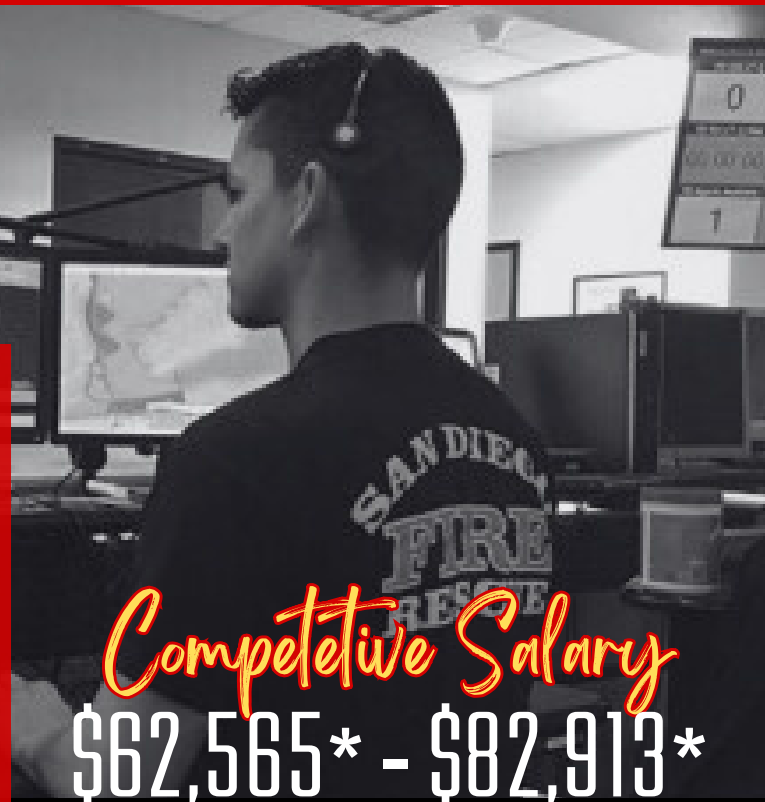

SAN DIEGO FIRE-RESCUE DEPARTMENT

Metro Command Center

Competitive Salary

\$62,565* - \$82,913*

Benefits:

- ◆ Shift Differential Pay (Add'l 5%)
- ◆ Bilingual Pay (Add'l \$1.40/hr)
- ◆ Training Pay (Add'l \$.90/hr)
- ◆ Tuition Reimbursement (\$2,000/yr)
- ◆ Salary Increase of 26% through 1/1/26*

We're
HIRING
Dispatchers

**SCAN THE QR
CODE AND
SUBMIT YOUR
APPLICATION
TODAY.**

*Make a difference.
Join our Team.*

SAN DIEGO FIRE-RESCUE
METRO COMMAND CENTER

We Need Dispatchers!

Passionate about helping others?
Make a difference. Come join our team!

**APPLICATION PERIOD ENDS
ON JULY 22, 2020 AT 6:00PM**

COMPETITIVE SALARY: