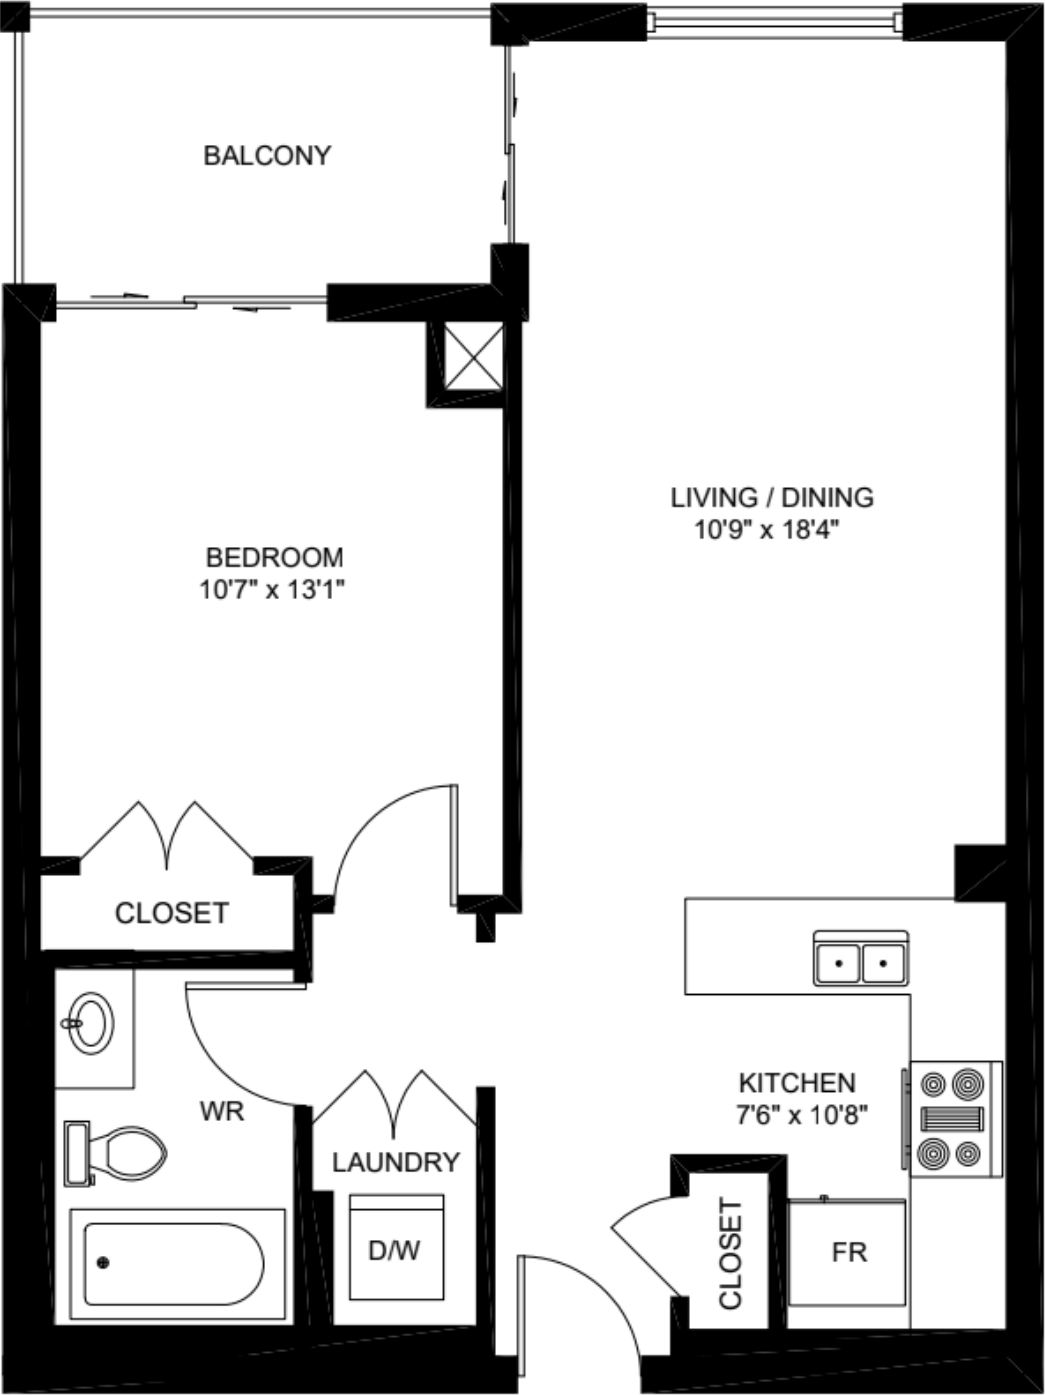

Floor Plan - 1106-2087 Lake Shore Blvd. W.

Calvin Onilla*
905-230-8688

Social

REAL ESTATE GROUP

RE/MAX Realty Enterprises Inc., Brokerage
125 Lakeshore Rd E, Mississauga, ON L5G 1E5
*REALTOR®, independently owned and operated

This floor plan is for illustration purposes. Buyer to verify measurements
Definitely intended to solicit your business, unless you are currently under contract.

Jill Merry*
416-726-2505