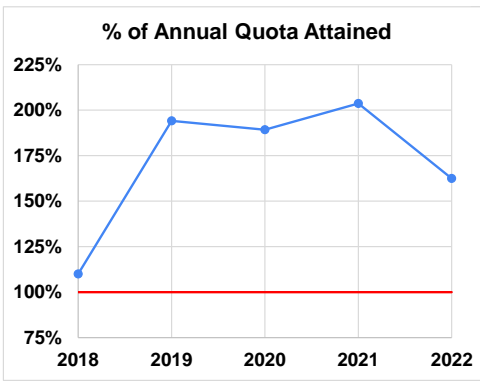

REP SHEET

Name Mary Jones
Job Title Inside Sales Rep
Company DarkTrace
Phone (408) 123 - 1234
Email mary.jones@gmail.com
LinkedIn linkedin/in/maryjones

2022 Numbers of:
Mary Jones
Top 5%

Black Tiger = Top 5% Talent
Gold Tiger = Top 15% Talent
White Tiger = Top 25% Talent

Ranking based on:
1) Annual Numbers on Sales Resume
2) President Clubs / Awards / Promotions
3) Length of Jobs / Quality of Companies

Objective	Position Wanted	Industry	Company Size	Location (City, State or Area)
To obtain:	Enterprise ISR	CyberSecurity	Pre-IPO Start-up	San Francisco, CA

Years	Years	Years
4.5 TOTAL Sales Experience	4.5 "Closing" Experience	Software
OUTSIDE	4.5 Hunter	0.5 Hardware
4.5 INSIDE	Farmer	SaaS
4.5 Total (Carrying Quota)	VP or above (people)	4 CyberSecurity
1 Enterprise (Global 2000)	Director (people)	Big Data / Analytics
3 Mid-Market	Manager (people)	Artificial Intelligence / Machine Learning
0.5 SMB (< 500 employees)	4.5 Individual Contributor	E-commerce
		FinTech
		Other

Number of Companies Worked	1.5 Years Average	Why Left Each Company? (brief reason)
1 Company last year	2.5 Currently: DarkTrace	Like job but just looking around
2 Companies last 3 years	1.5 Last Company: CrowdStrike	Recruited out by former boss with raise
3 Companies last 5 years	0.5 3rd Company: HP	Promoted to ISR at new company with raise

$M	Annual			President Club	Top Talent	Promotion	Achievements / Big Wins (Company $K)
	% of Quota	Attained	Quota				
Last 3 yr ave	184%	3.19	1.73	100%	Top 5%	1	100%+ annual quota: 3 of last 3 years
Last 5 yr ave	183%	2.29	1.25	80%	Top 5%	3	100%+ annual quota: 5 of last 5 years
2022	163%	3.25	2.00	Yes	Top 5%	1	Promoted to Enterprise ISR
2021	204%	3.87	1.90	Yes	Top 5%		#1 Mid-Market ISR out of 55 on team
2020	189%	2.46	1.30	Yes	Top 5%		#1 Mid-Market ISR out of 35 on team
2019	194%	1.65	0.85	Yes	Top 5%	1	Promoted to Mid-Market ISR in 1 Year
2018	110%	0.22	0.20	No	Top 15%	1	SumoLogic $121K / IMS $85K

Year of Graduation	Degree?	Degree	Major	D1,D2,D3 Athlete	College	My DocuSign certifies Rep Sheet as accurate DocuSigned by: 42AAD6C6639A409...	
2017	Yes	BA	History	D3 soccer	Williams College		11/4/2022

REP SHEET: One-page, Numerical, Standardized & Certified