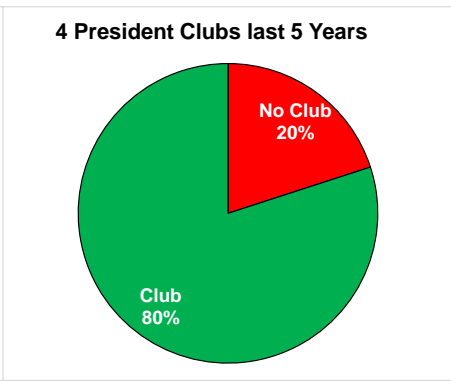

REP SHEET

Name Mary Jones
Job Title Inside Sales Rep
Company DarkTrace
Phone (408) 123 - 1234
Email mary.jones@gmail.com
LinkedIn linkedin/in/maryjones

2022 Numbers of:
Mary Jones
Top 5%

Black Tiger = Top 5% Talent
Gold Tiger = Top 15% Talent
White Tiger = Top 25% Talent

Ranking based on:
1) Annual Numbers on Sales Resume
2) President Clubs / Awards / Promotions
3) Length of Jobs / Quality of Companies

Objective	Position Wanted	Industry	Company Size	Location (City, State or Area)
To obtain:	Enterprise ISR	CyberSecurity	Pre-IPO Start-up	San Francisco, CA

Years	Years	Years
4.5 TOTAL Sales Experience	4.5 "Closing" Experience	Software
OUTSIDE	4.5 Hunter	0.5 Hardware
4.5 INSIDE	Farmer	SaaS
4.5 Total (Carrying Quota)	VP or above (people)	4 CyberSecurity
1 Enterprise (Global 2000)	Director (people)	Big Data / Analytics
3 Mid-Market	Manager (people)	Artificial Intelligence / Machine Learning
0.5 SMB (< 500 employees)	4.5 Individual Contributor	E-commerce
		FinTech
		Other

Number of Companies Worked	1.5 Years Average	Why Left Each Company? (brief reason)
1 Company last year	2.5 Currently: DarkTrace	Like job but just looking around
2 Companies last 3 years	1.5 Last Company: CrowdStrike	Recruited out by former boss with raise
3 Companies last 5 years	0.5 3rd Company: HP	Promoted to ISR at new company with raise

$M	Annual			President Club	Top Talent	Promotion	Achievements / Big Wins (Company $K)
	% of Quota	Attained	Quota				
Last 3 yr ave	184%	3.19	1.73	100%	Top 5%	1	100%+ annual quota: 3 of last 3 years
Last 5 yr ave	183%	2.29	1.25	80%	Top 5%	3	100%+ annual quota: 5 of last 5 years
2022	163%	3.25	2.00	Yes	Top 5%	1	Promoted to Enterprise ISR
2021	204%	3.87	1.90	Yes	Top 5%		#1 Mid-Market ISR out of 55 on team
2020	189%	2.46	1.30	Yes	Top 5%		#1 Mid-Market ISR out of 35 on team
2019	194%	1.65	0.85	Yes	Top 5%	1	Promoted to Mid-Market ISR in 1 Year
2018	110%	0.22	0.20	No	Top 15%	1	SumoLogic $121K / IMS $85K

Year of Graduation	Degree?	Degree	Major	D1,D2,D3 Athlete	College	My DocuSign certifies Rep Sheet as accurate DocuSigned by: 42AAD6C6639A409...	
2017	Yes	BA	History	D3 soccer	Williams College		11/4/2022

REP SHEET: One-page, Numerical, Standardized & Certified