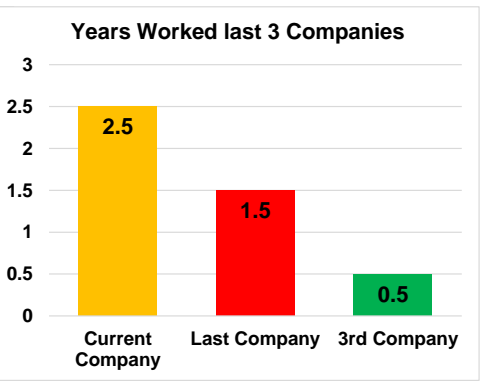

REP SHEET

Name Mary Jones
Job Title Inside Sales Rep
Company DarkTrace
Phone (408) 123 - 1234
Email mary.jones@gmail.com
LinkedIn linkedin/in/maryjones

2022 Numbers of:
Mary Jones
Top 5%

Black Tiger = Top 5% Talent
Gold Tiger = Top 15% Talent
White Tiger = Top 25% Talent

Ranking based on:
1) Annual Numbers on Sales Resume
2) President Clubs / Awards / Promotions
3) Length of Jobs / Quality of Companies

Objective	Position Wanted	Industry	Company Size	Location (City, State or Area)
To obtain:	Enterprise ISR	CyberSecurity	Pre-IPO Start-up	San Francisco, CA

Years	Years	Years
4.5 TOTAL Sales Experience	4.5 "Closing" Experience	Software
OUTSIDE	4.5 Hunter	0.5 Hardware
4.5 INSIDE	Farmer	SaaS
4.5 Total (Carrying Quota)	VP or above (people)	4 CyberSecurity
1 Enterprise (Global 2000)	Director (people)	Big Data / Analytics
3 Mid-Market	Manager (people)	Artificial Intelligence / Machine Learning
0.5 SMB (< 500 employees)	4.5 Individual Contributor	E-commerce
		FinTech
		Other

Number of Companies Worked	1.5 Years Average	Why Left Each Company? (brief reason)
1 Company last year	2.5 Currently: DarkTrace	Like job but just looking around
2 Companies last 3 years	1.5 Last Company: CrowdStrike	Recruited out by former boss with raise
3 Companies last 5 years	0.5 3rd Company: HP	Promoted to ISR at new company with raise

$M	Annual			President Club	Top Talent	Promotion	Achievements / Big Wins (Company $K)
	% of Quota	Attained	Quota				
Last 3 yr ave	184%	3.19	1.73	100%	Top 5%	1	100%+ annual quota: 3 of last 3 years
Last 5 yr ave	183%	2.29	1.25	80%	Top 5%	3	100%+ annual quota: 5 of last 5 years
2022	163%	3.25	2.00	Yes	Top 5%	1	Promoted to Enterprise ISR
2021	204%	3.87	1.90	Yes	Top 5%		#1 Mid-Market ISR out of 55 on team
2020	189%	2.46	1.30	Yes	Top 5%		#1 Mid-Market ISR out of 35 on team
2019	194%	1.65	0.85	Yes	Top 5%	1	Promoted to Mid-Market ISR in 1 Year
2018	110%	0.22	0.20	No	Top 15%	1	SumoLogic $121K / IMS $85K

Year of Graduation	Degree?	Degree	Major	D1,D2,D3 Athlete	College	My DocuSign certifies Rep Sheet as accurate DocuSigned by: 42AAD6C6639A409...	
2017	Yes	BA	History	D3 soccer	Williams College		11/4/2022

REP SHEET: One-page, Numerical, Standardized & Certified