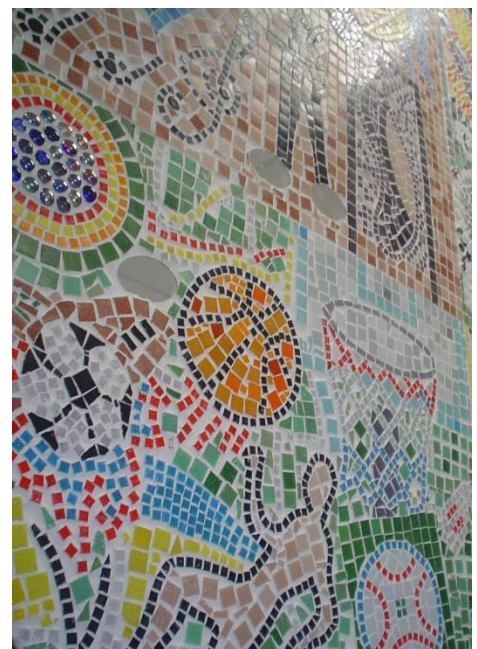

'St. Columba's Sports Hall Commission

Mixed media mosaics
2m x 2m

The 'Active Schools' commission was to create a wall-based mosaic mural with the entire school to be featured in the new sports hall entrance. Artwork was made in collaboration with primary school children, from St. Columba's Primary School in Huyton, Liverpool. Additionally, a series of creative workshops were held as part of a broader art week across the school.

Panel sections of the mosaic