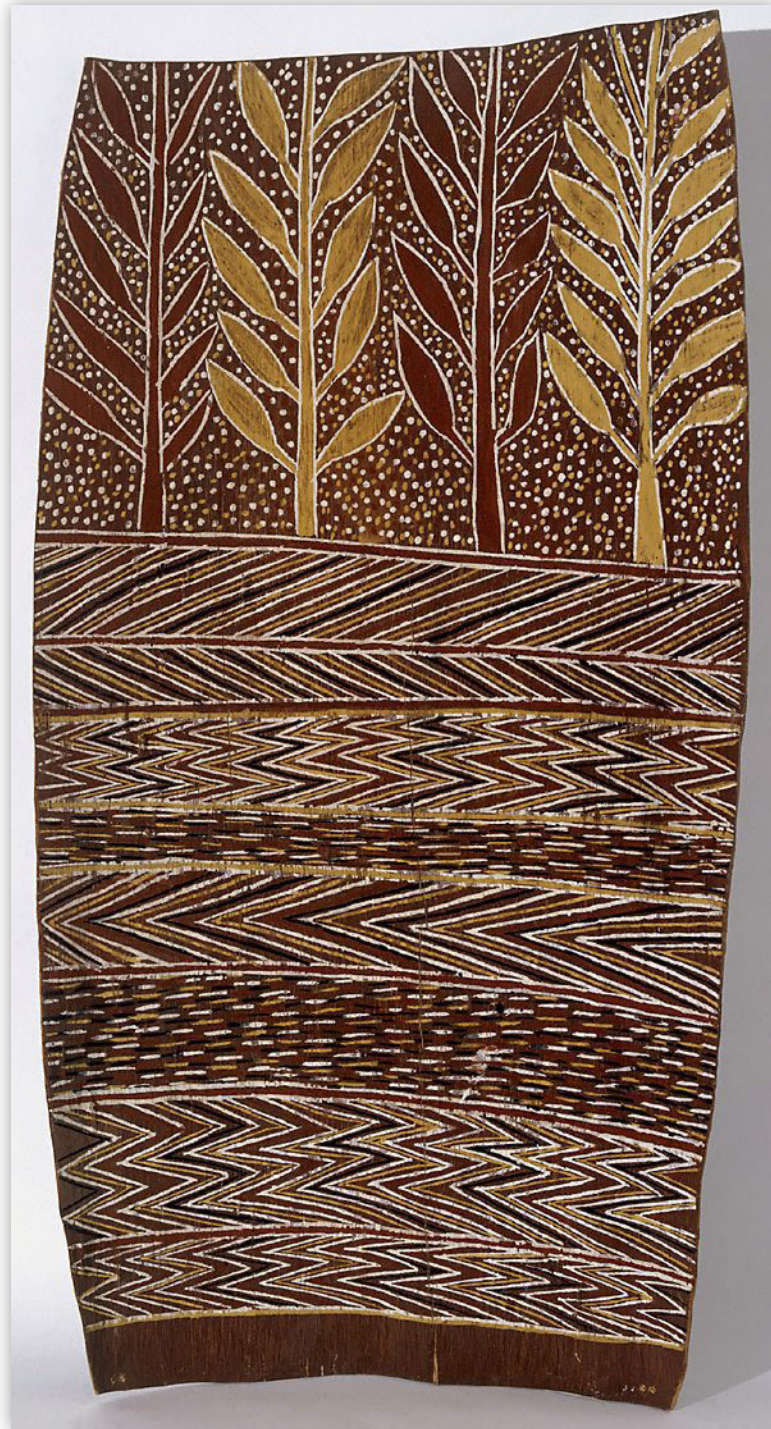

ViSUAL aRT

for the secondary grades

Kerrian Neu

Oceania Art Color Supplemental Materials

Oceania Art

Door Lintel, from New Zealand - (c.1800-1820).
98 cm. British Museum, London.

Oceania Art

Figure of Wargod Ku-ka'ilimoku, from Hawai'i - (c.1790-1810).
272 cm. British Museum, London.

Oceania Art

Eight Snakes - (c.1950s).

Natural pigments on bark. 55.2 x 31.7 cm. Art Gallery NSW, Australia.

Oceania Art

Rain in the Trees - (c.1959).
Natural pigments on bark. 74 x 39.4 cm. Art Gallery NSW, Australia.

Oceania Art

Djan'kawu Creation Story - (c.1959).
Natural pigments on bark. 188 x 64.8 cm. Art Gallery NSW, Australia.