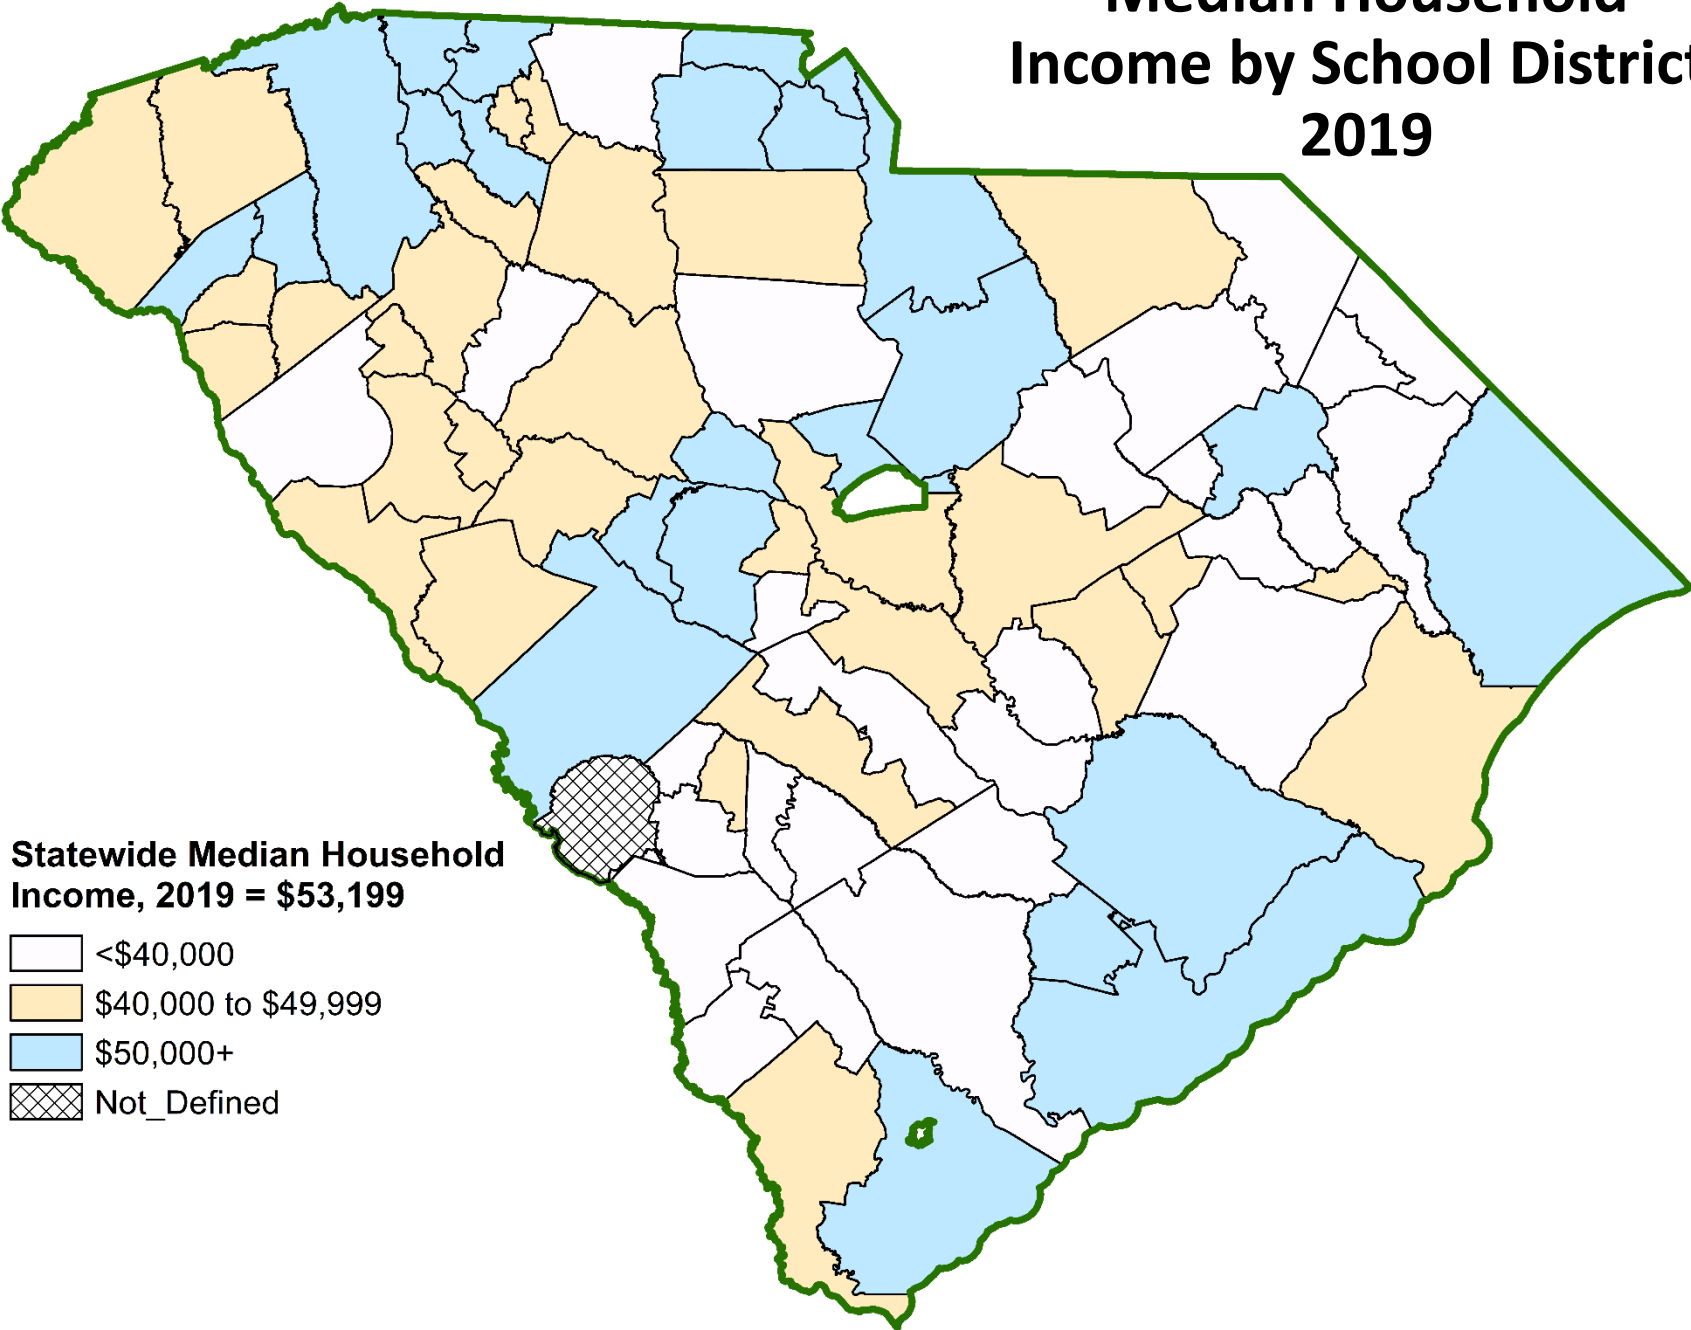

Median Household Income by School District, 2019

Statewide Median Household Income, 2019 = \$53,199

- At or Below Statewide Median
- Above Statewide Median
- Not_Defined

Data source: 2019, 5-year Average, American Community Survey, U.S. Census Bureau.

Median Household Income by School District, 2019

Data source: 2019, 5-year Average, American Community Survey, U.S. Census Bureau.

Median Household Income by School District, 2019

Statewide Median Household Income, 2019 = \$53,199

-  <\$40,000
-  \$40,000 to \$49,999
-  \$50,000+
-  Not_Defined

Data source: 2019, 5-year Average, American Community Survey, U.S. Census Bureau.