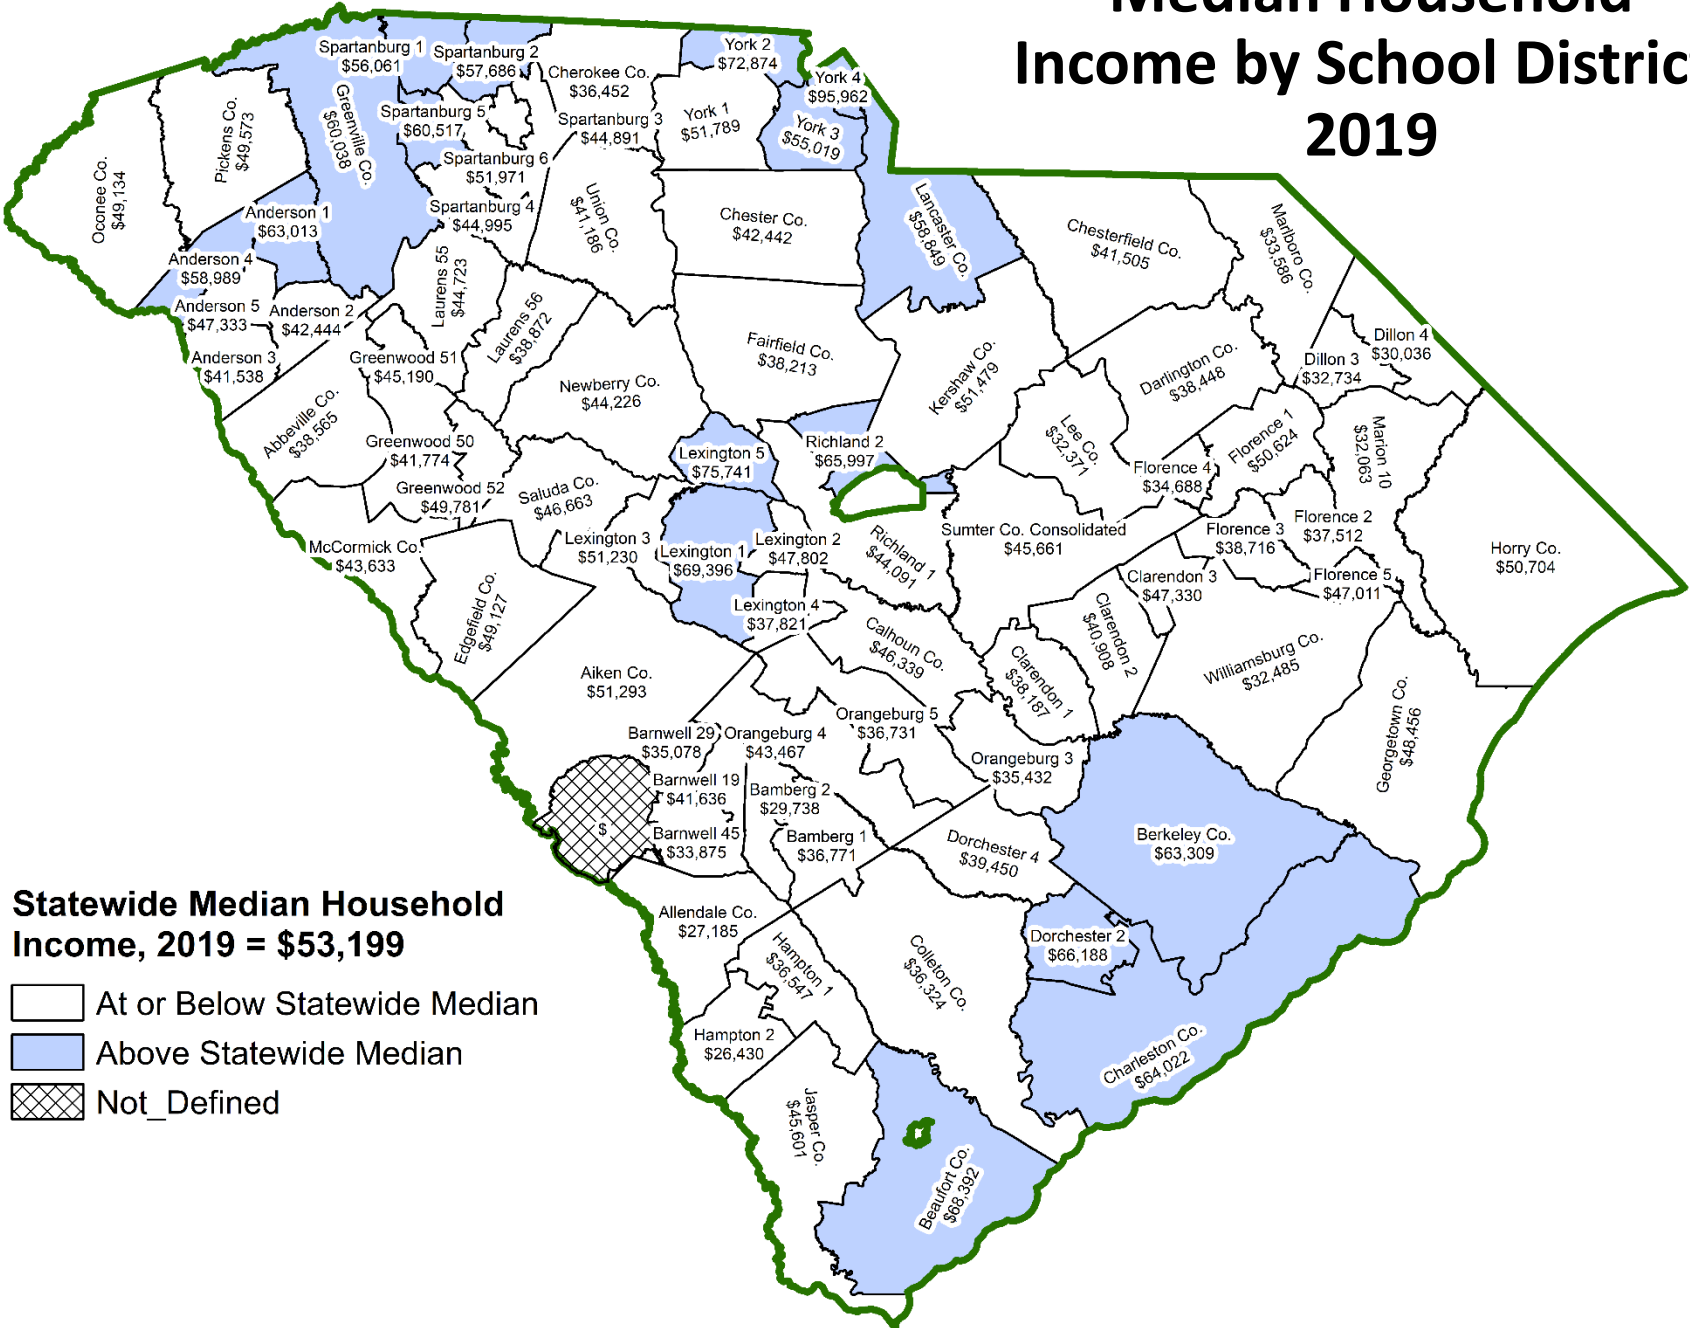

Median Household Income by School District, 2019

Statewide Median Household Income, 2019 = \$53,199

- At or Below Statewide Median
- Above Statewide Median
- Not_Defined

Data source: 2019, 5-year Average, American Community Survey, U.S. Census Bureau.

Median Household Income by School District, 2019

Data source: 2019, 5-year Average, American Community Survey, U.S. Census Bureau.

Median Household Income by School District, 2019

Statewide Median Household Income, 2019 = \$53,199

-  <\$40,000
-  \$40,000 to \$49,999
-  \$50,000+
-  Not_Defined

Data source: 2019, 5-year Average, American Community Survey, U.S. Census Bureau.