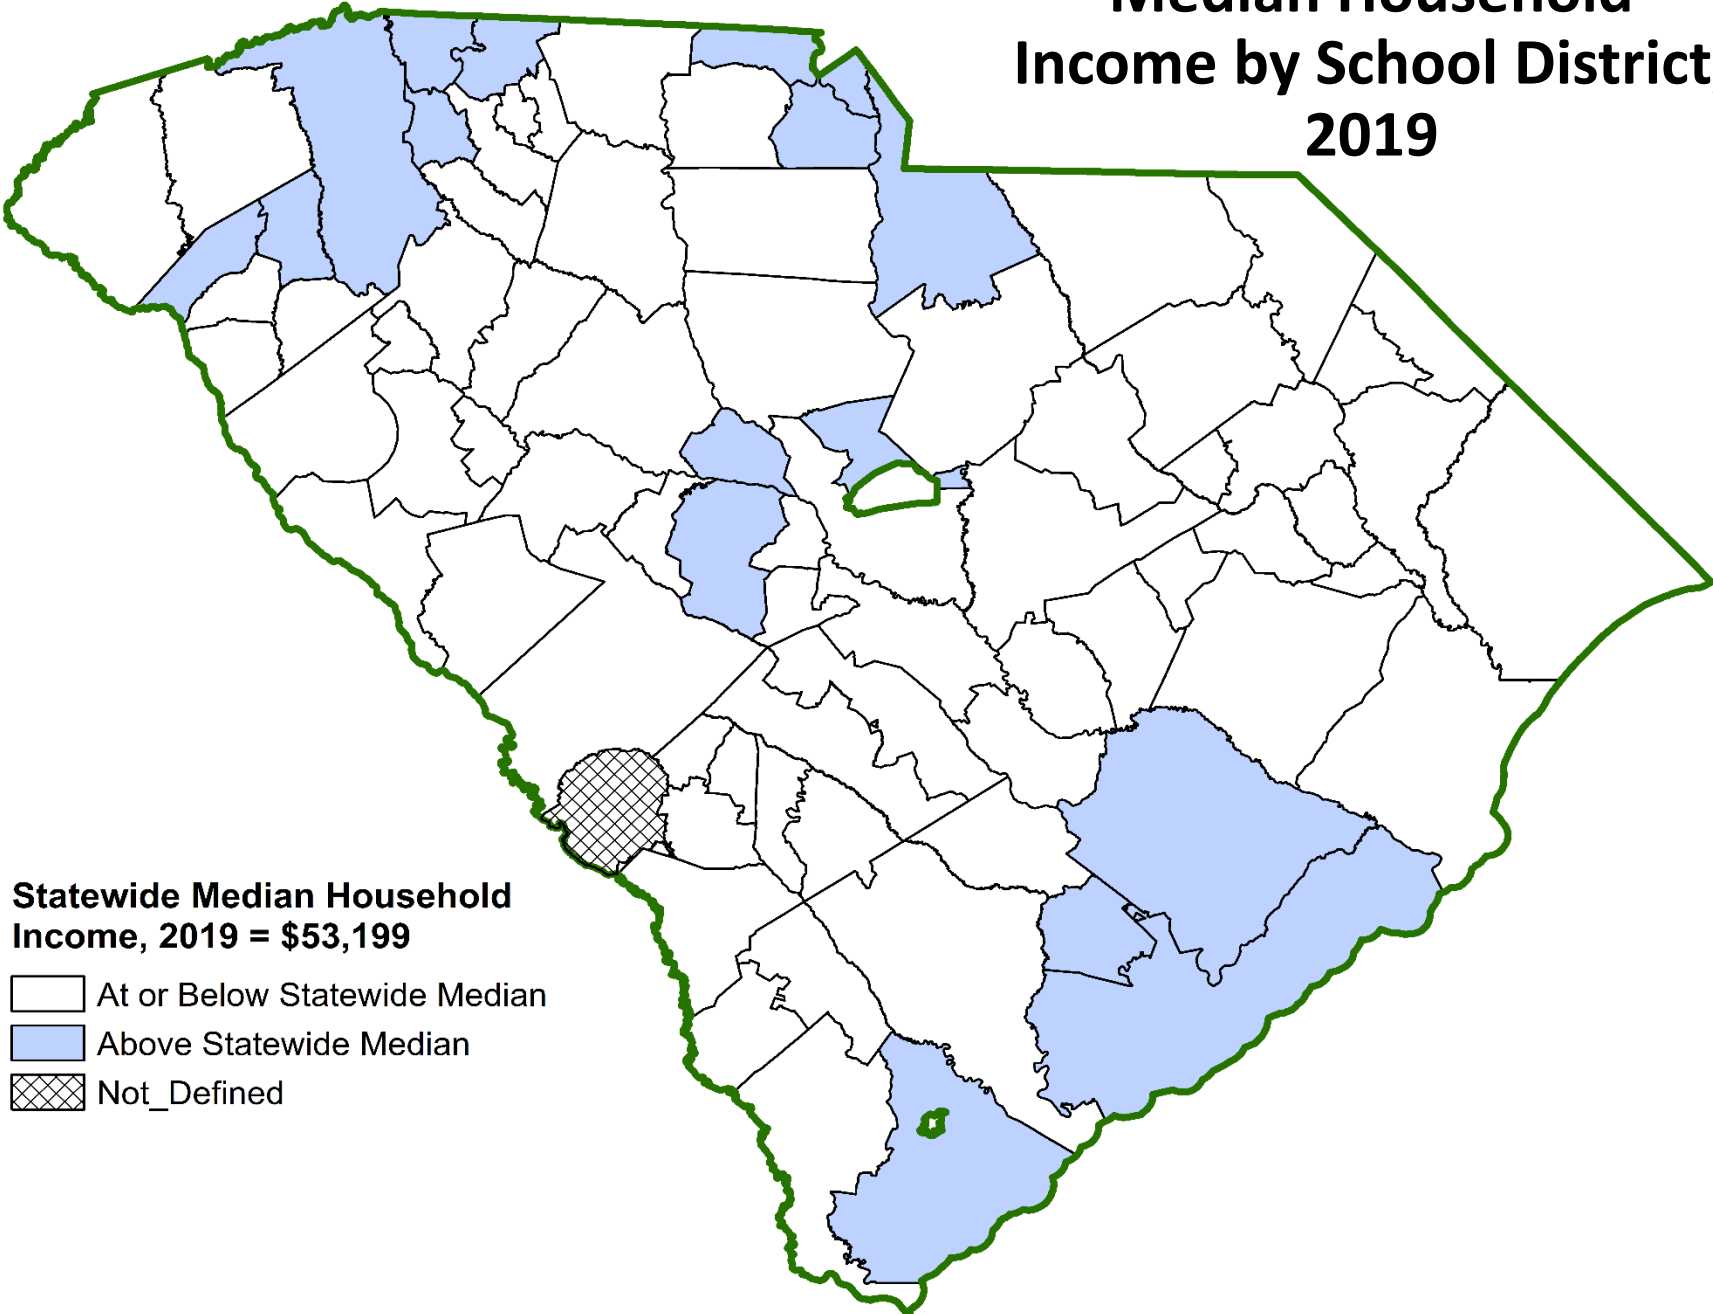

Median Household Income by School District, 2019

Statewide Median Household Income, 2019 = \$53,199

- At or Below Statewide Median
- Above Statewide Median
- Not_Defined

Data source: 2019, 5-year Average, American Community Survey, U.S. Census Bureau.

Median Household Income by School District, 2019

Data source: 2019, 5-year Average, American Community Survey, U.S. Census Bureau.

Median Household Income by School District, 2019

Statewide Median Household Income, 2019 = \$53,199

-  <\$40,000
-  \$40,000 to \$49,999
-  \$50,000+
-  Not_Defined

Data source: 2019, 5-year Average, American Community Survey, U.S. Census Bureau.