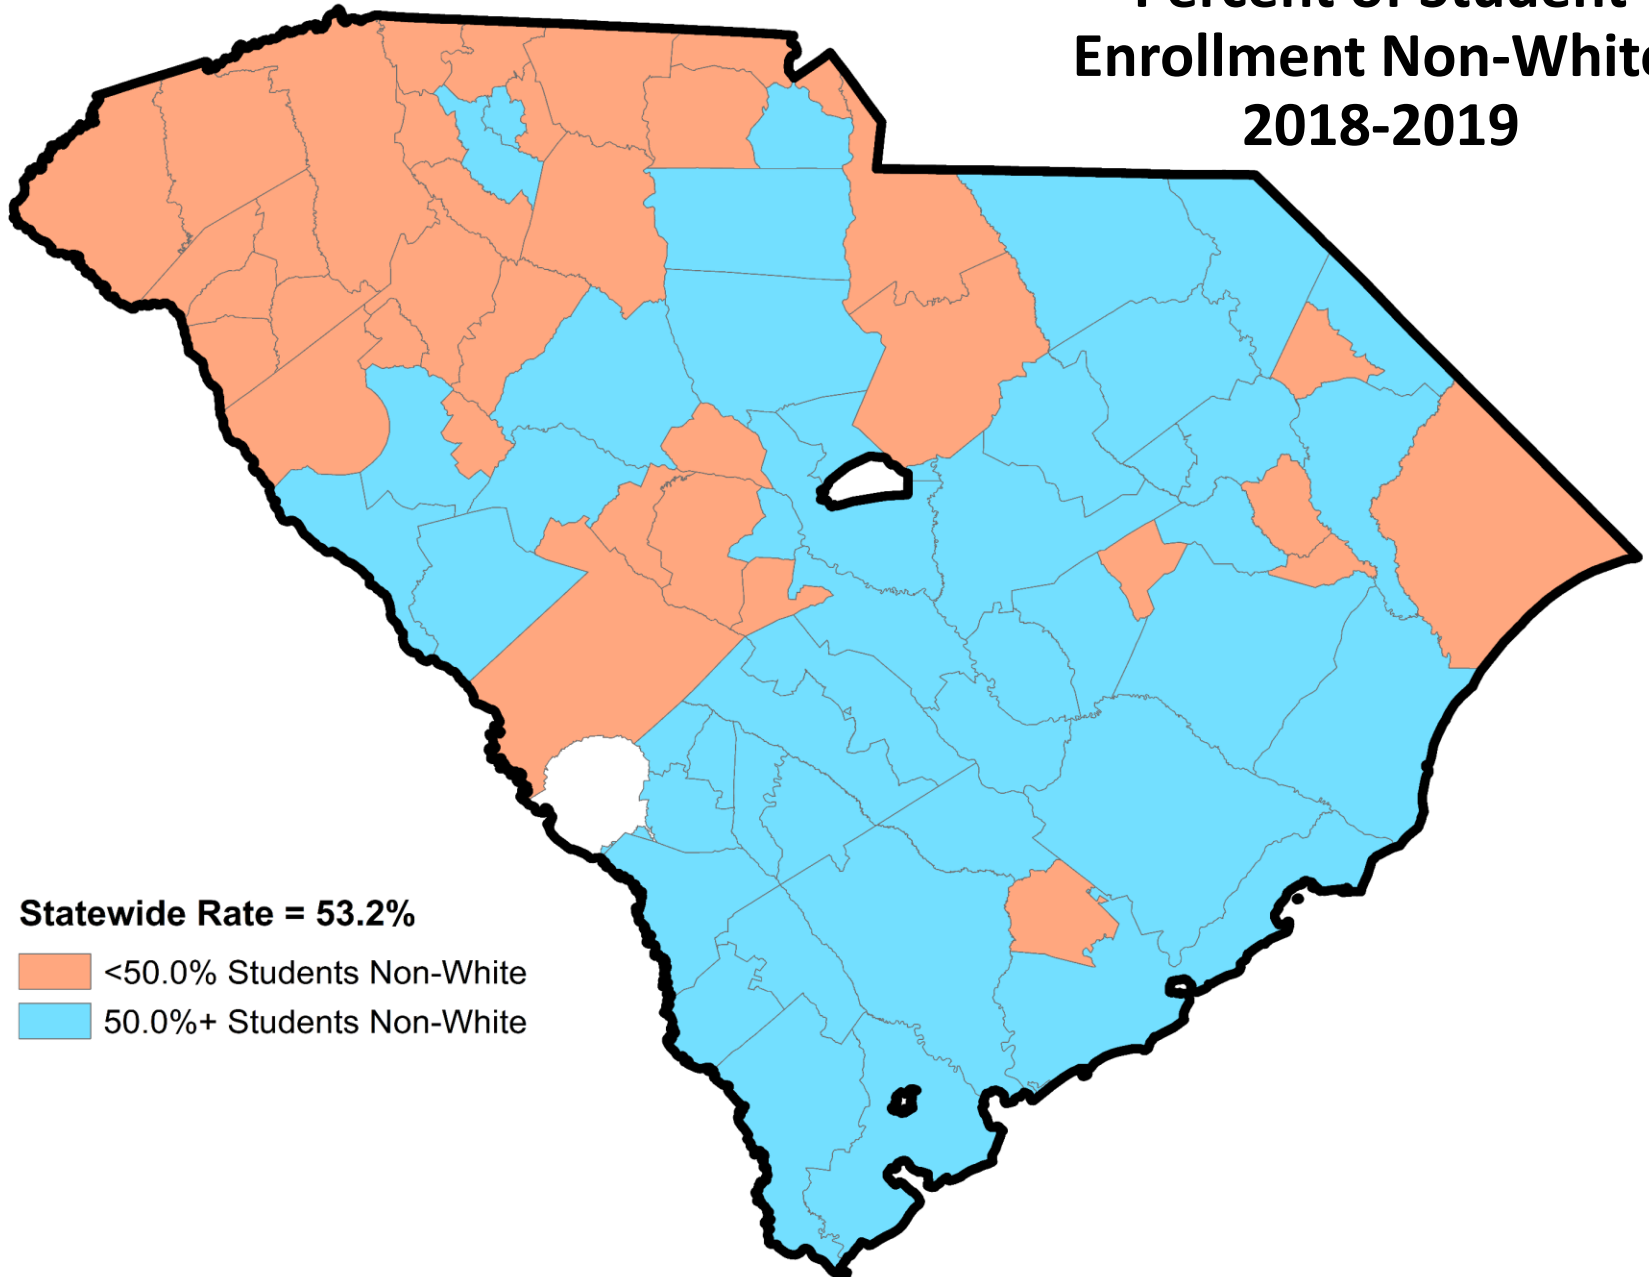

Percent of Student Enrollment Non-White, 2018-2019

Statewide Rate = 53.2%

- <50.0% Students Non-White
- 50.0%+ Students Non-White