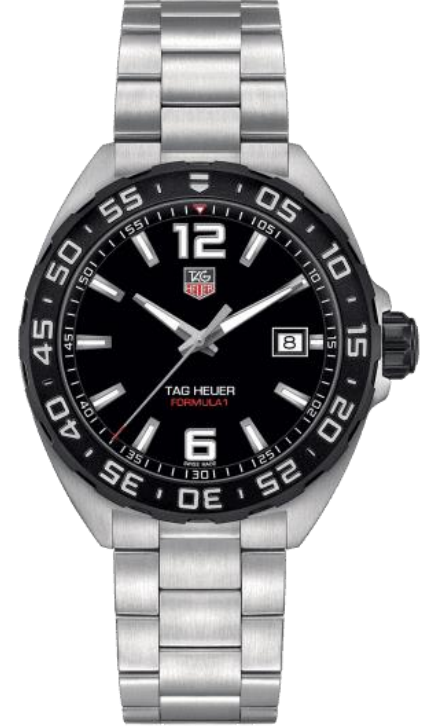

MPW for WATCHES

HOROLOGICAL PERFECTION

*Brand New Watches
Original Box and Papers
International Warranty.*

*Stocks: Subject to availability.
Delivery time: 3-5 working days.*

Luxury Division

Aquaracer
Reference No:
CAF101F.BA0821

Aquaracer
Reference No:
CAP2111.BA0833 1

Carrera skeleton dial
Reference No:
CAR201V.BA0714

Carrera
Reference No:
CAR2111. FC6266

Formula
Reference No:
CAU1111.BA0858

Formula
Reference No:
CAU1112.BA0858 2

Formula
Reference No:
WAZ1110.BA0875

Formula
Reference No:
CAU1116.BA0858 2

Carrera lady two tone
Reference No:
WAR1352.BD0779

Aquaracer lady
Reference No:
WAP1450.BD0837

Carrera lady
Reference No:
WAR1312.BA0778