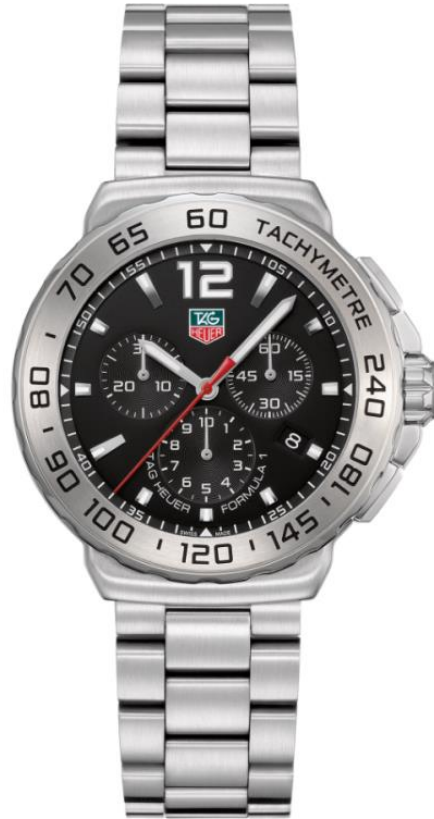

MPW for WATCHES

HOROLOGICAL PERFECTION

*Brand New Watches
Original Box and Papers
International Warranty.*

*Stocks: Subject to availability.
Delivery time: 3-5 working days.*

Luxury Division

Aquaracer
Reference No:
CAF101F.BA0821

Aquaracer
Reference No:
CAP2111.BA0833 1

Carrera skeleton dial
Reference No:
CAR201V.BA0714

Carrera
Reference No:
CAR2111. FC6266

Formula
Reference No:
CAU1111.BA0858

Formula
Reference No:
CAU1112.BA0858 2

Formula
Reference No:
WAZ1110.BA0875

Formula
Reference No:
CAU1116.BA0858 2

Carrera lady two tone
Reference No:
WAR1352.BD0779

Aquaracer lady
Reference No:
WAP1450.BD0837

Carrera lady
Reference No:
WAR1312.BA0778

AQUARACER LADIES
BICOLOUR
Reference No:
WBD1320.BB0320

Aquaracer
Reference No:
WAP2011.BA0830 2