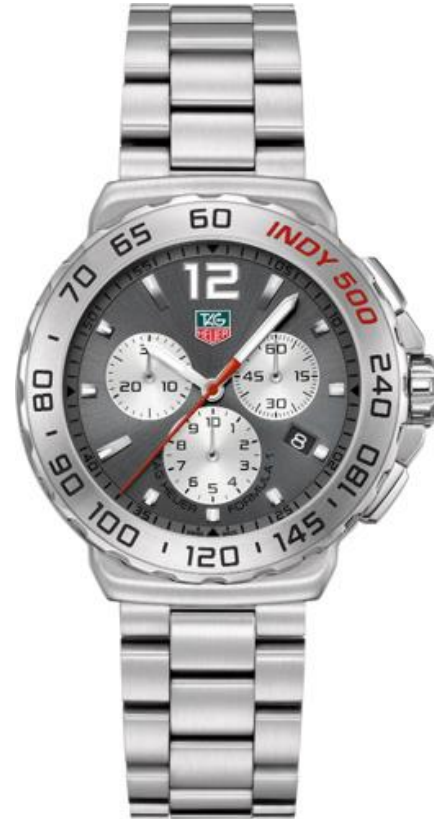

MPW for WATCHES

HOROLOGICAL PERFECTION

*Brand New Watches
Original Box and Papers
International Warranty.*

*Stocks: Subject to availability.
Delivery time: 3-5 working days.*

Luxury Division

Aquaracer
Reference No:
CAF101F.BA0821

Aquaracer
Reference No:
CAP2111.BA0833 1

Carrera skeleton dial
Reference No:
CAR201V.BA0714

Carrera
Reference No:
CAR2111. FC6266

Formula
Reference No:
CAU1111.BA0858

Formula
Reference No:
CAU1112.BA0858 2

Formula
Reference No:
WAZ1110.BA0875

Formula
Reference No:
CAU1116.BA0858 2

Carrera lady two tone
Reference No:
WAR1352.BD0779

Aquaracer lady
Reference No:
WAP1450.BD0837

Carrera lady
Reference No:
WAR1312.BA0778

AQUARACER LADIES
BICOLOUR
Reference No:
WBD1320.BB0320

Aquaracer
Reference No:
WAP2011.BA0830 2