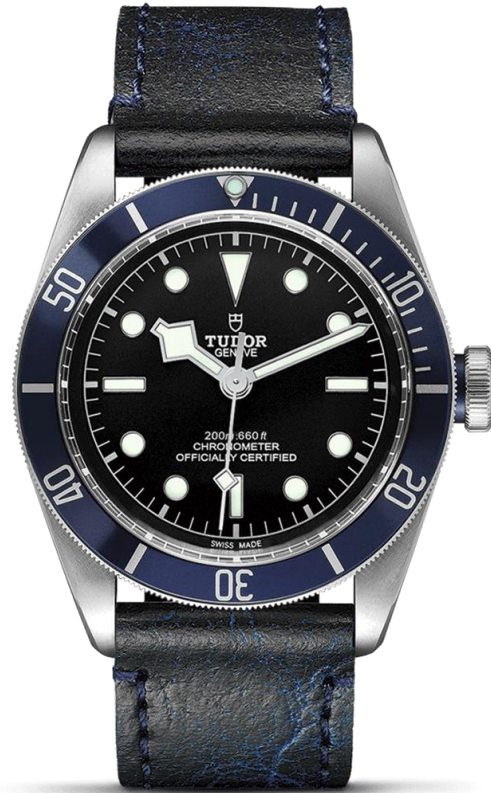

MAN OF WATCHES

HOROLOGICAL PERFECTION

TUDOR

*Brand New Watches
Original Box and Papers
International Warranty.*

*Stocks: Subject to availability.
Delivery time: 3-5 working days.*

Luxury Division

Pelagos Blue
Reference: M25600TB-0001

Pelagos Black LHD
Reference: M25610 TNL-0001

Pelagos Black
Reference: M25600TN-0001

BLACK BAY 41MM
Blue bezel
REFERENCE: M79230B-0008

BLACK BAY 41MM
Leather strap
REFERENCE: M79230B-0007

BLACK BAY 41MM
RED BEZEL
REFERENCE: M79230R-001

BLACK BAY 41MM
RED BEZEL LEATHER STRAP
REFERENCE: M79230R-0011

BLACK BAY DARK
REFERENCE: M79230DK-0008

BLACK BAY DARK
REFERENCE: M79230DK-0007
LEATHER STRAP

BLACK BAY 36MM
REFERENCE: M79500-0007

BLACK BAY S&G
REFERENCE: M79733N-0008

BLACK BAY BRONZE
REFERENCE: M79250BM-0005