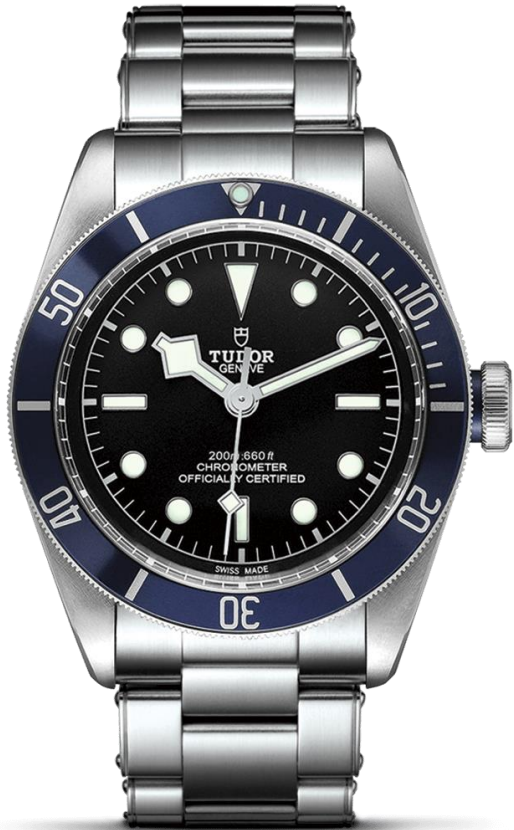

MAN OF WATCHES

HOROLOGICAL PERFECTION

TUDOR

*Brand New Watches
Original Box and Papers
International Warranty.*

*Stocks: Subject to availability.
Delivery time: 3-5 working days.*

Luxury Division

Pelagos Blue
Reference: M25600TB-0001

Pelagos Black LHD
Reference: M25610 TNL-0001

Pelagos Black
Reference: M25600TN-0001

BLACK BAY 41MM
Blue bezel
REFERENCE: M79230B-0008

BLACK BAY 41MM
Leather strap
REFERENCE: M79230B-0007

BLACK BAY 41MM
RED BEZEL
REFERENCE: M79230R-001

BLACK BAY 41MM
RED BEZEL LEATHER STRAP
REFERENCE: M79230R-0011

BLACK BAY DARK
REFERENCE: M79230DK-0008

BLACK BAY DARK
REFERENCE: M79230DK-0007
LEATHER STRAP

BLACK BAY 36MM
REFERENCE: M79500-0007

BLACK BAY S&G
REFERENCE: M79733N-0008

BLACK BAY BRONZE
REFERENCE: M79250BM-0005