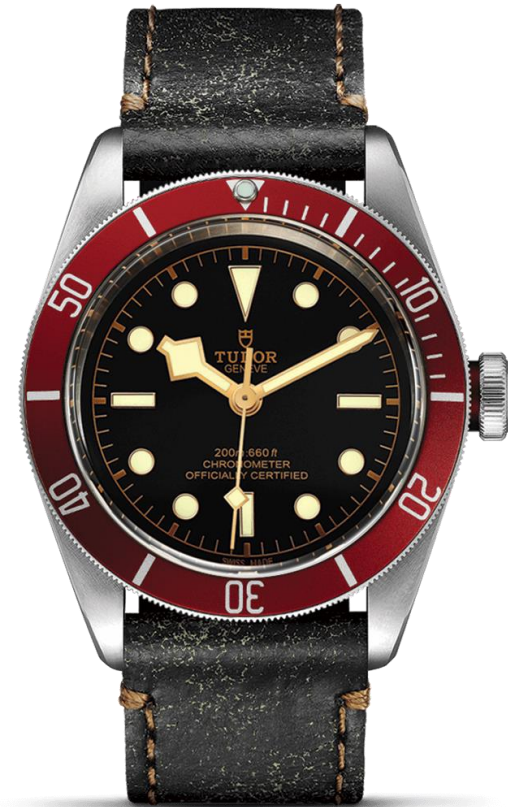

MAN OF WATCHES

HOROLOGICAL PERFECTION

TUDOR

*Brand New Watches
Original Box and Papers
International Warranty.*

*Stocks: Subject to availability.
Delivery time: 3-5 working days.*

Luxury Division

Pelagos Blue
Reference: M25600TB-0001

Pelagos Black LHD
Reference: M25610 TNL-0001

Pelagos Black
Reference: M25600TN-0001

BLACK BAY 41MM
Blue bezel
REFERENCE: M79230B-0008

BLACK BAY 41MM
Leather strap
REFERENCE: M79230B-0007

BLACK BAY 41MM
RED BEZEL
REFERENCE: M79230R-001

BLACK BAY 41MM
RED BEZEL LEATHER STRAP
REFERENCE: M79230R-0011

BLACK BAY DARK
REFERENCE: M79230DK-0008

BLACK BAY DARK
REFERENCE: M79230DK-0007
LEATHER STRAP

BLACK BAY 36MM
REFERENCE: M79500-0007

BLACK BAY S&G
REFERENCE: M79733N-0008

BLACK BAY BRONZE
REFERENCE: M79250BM-0005