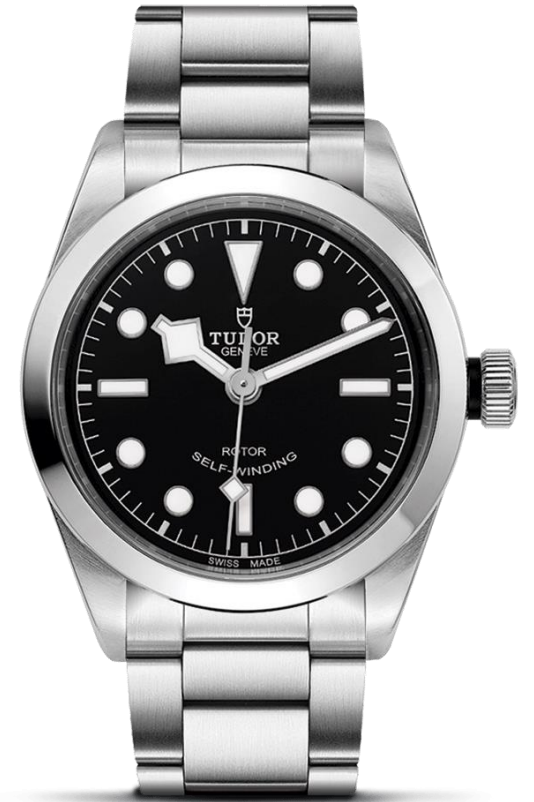

MAN OF WATCHES

HOROLOGICAL PERFECTION

TUDOR

*Brand New Watches
Original Box and Papers
International Warranty.*

*Stocks: Subject to availability.
Delivery time: 3-5 working days.*

Luxury Division

Pelagos Blue
Reference: M25600TB-0001

Pelagos Black LHD
Reference: M25610 TNL-0001

Pelagos Black
Reference: M25600TN-0001

BLACK BAY 41MM
Blue bezel
REFERENCE: M79230B-0008

BLACK BAY 41MM
Leather strap
REFERENCE: M79230B-0007

BLACK BAY 41MM
RED BEZEL
REFERENCE: M79230R-001

BLACK BAY 41MM
RED BEZEL LEATHER STRAP
REFERENCE: M79230R-0011

BLACK BAY DARK
REFERENCE: M79230DK-0008

BLACK BAY DARK
REFERENCE: M79230DK-0007
LEATHER STRAP

BLACK BAY 36MM
REFERENCE: M79500-0007

BLACK BAY S&G
REFERENCE: M79733N-0008

BLACK BAY BRONZE
REFERENCE: M79250BM-0005