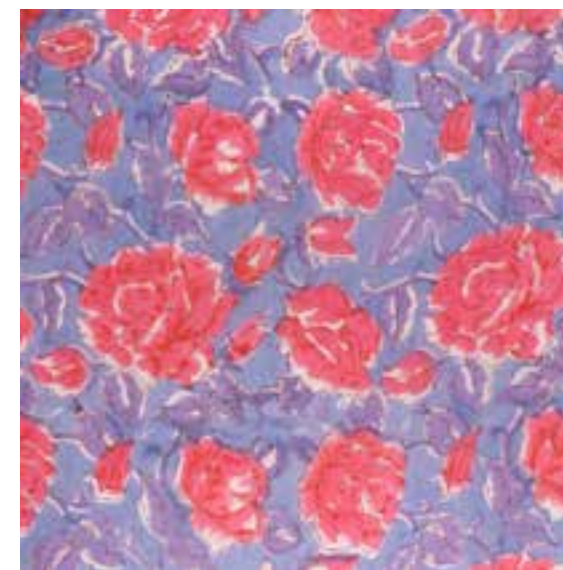

APDS1907

Anju Panel Dress
Sizes S / M /L /XL
Cotton
Model Wears
APDS1906
Scarf
CHSS1906