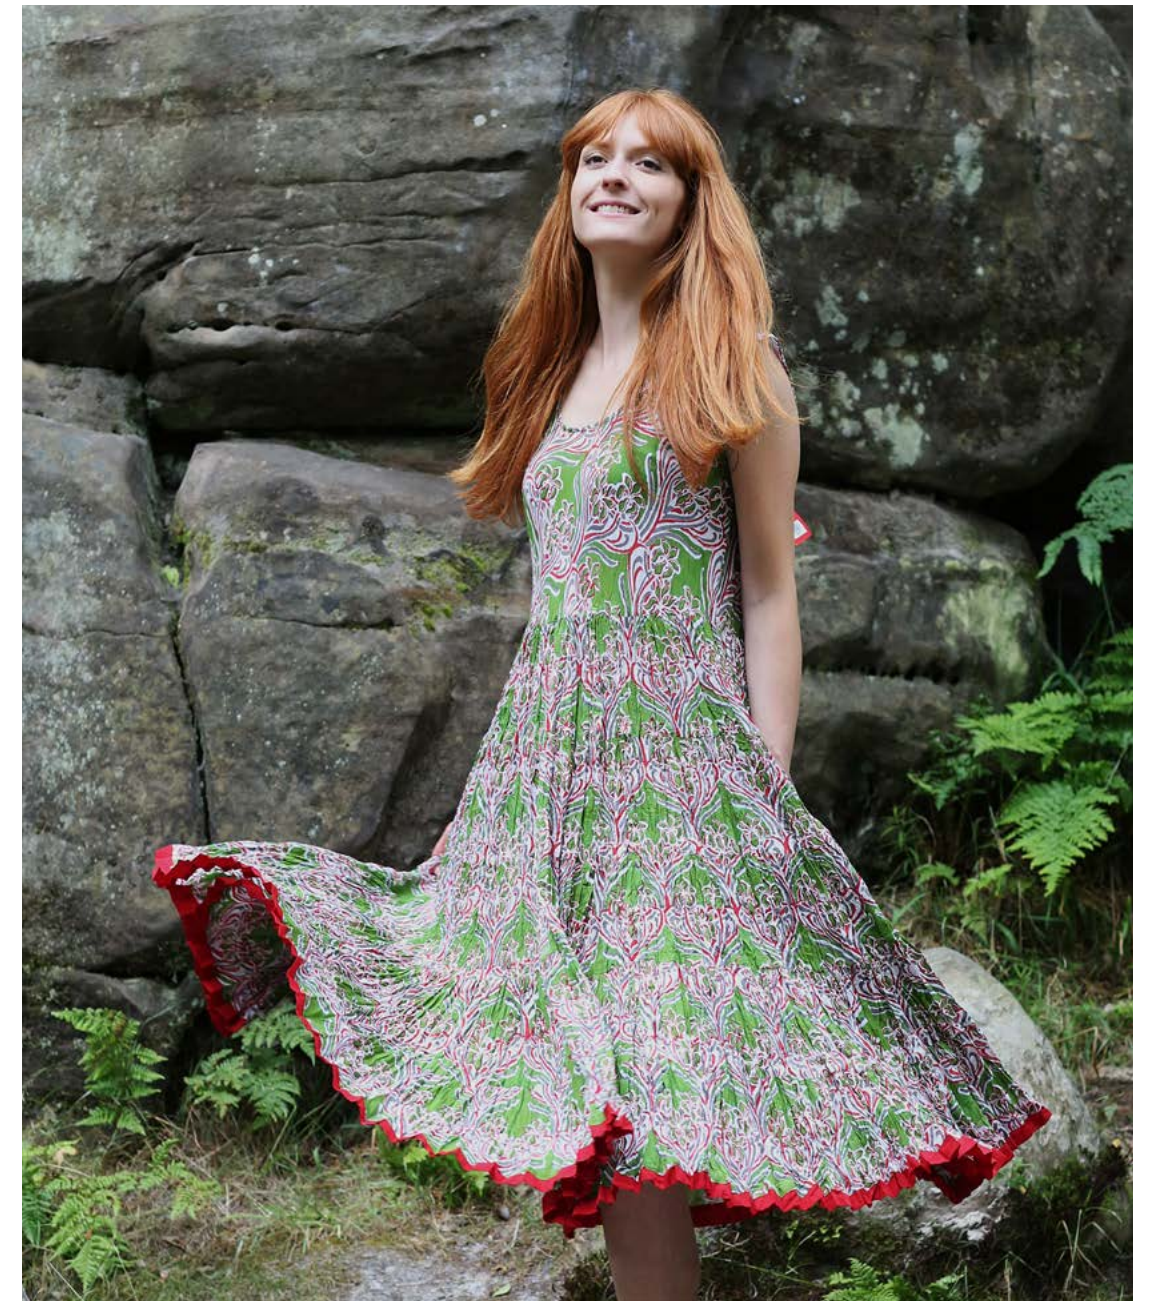

Amber Dress Cotton
4 Sizes S,M,L,XL

AMDS2011