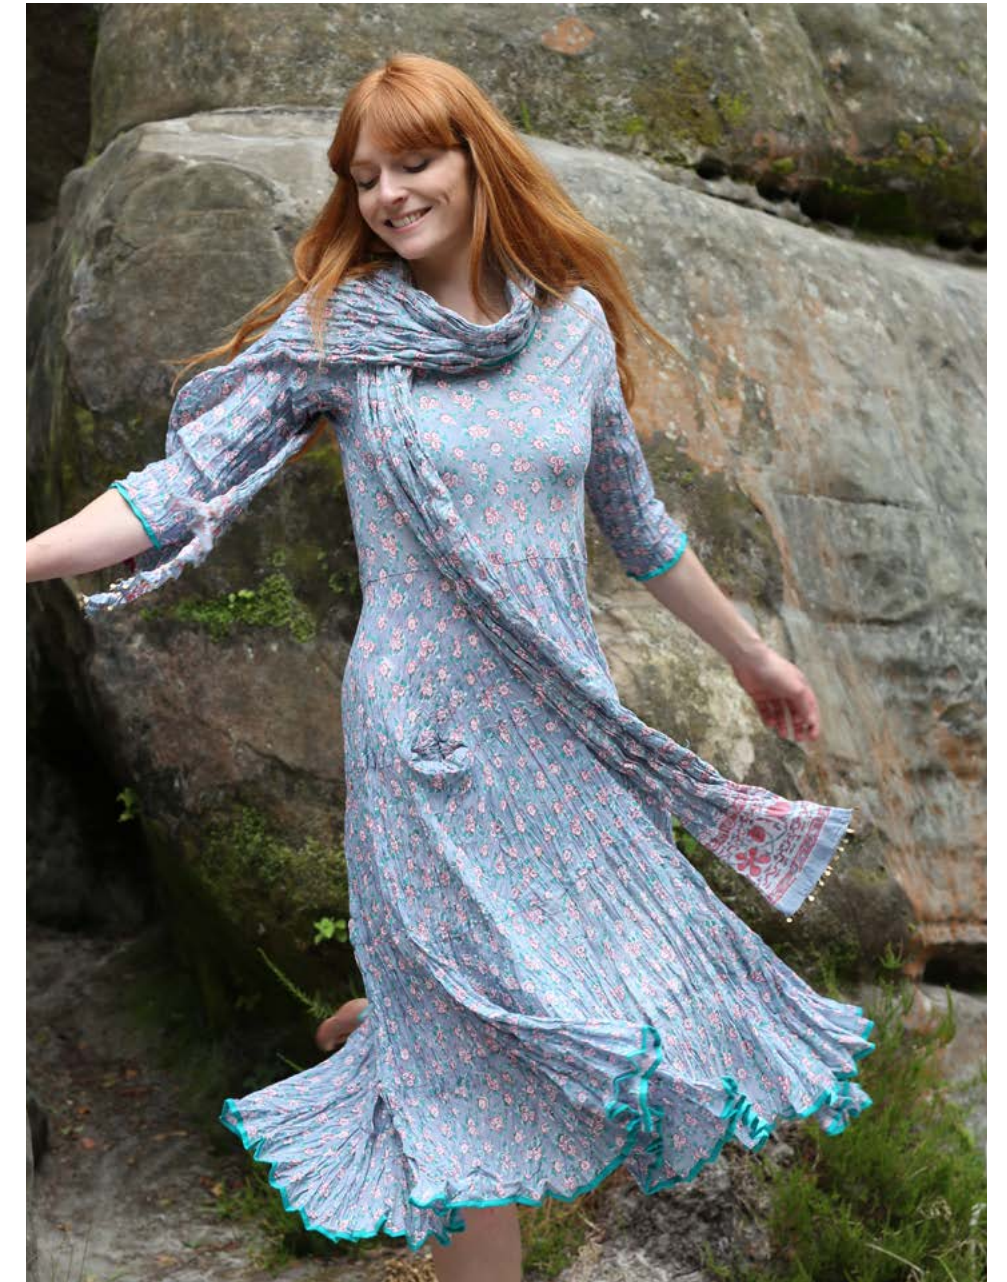

Ruby Sun Dress Cotton
3 Sizes
S/M, L/XL, & XXL

RSDS2012