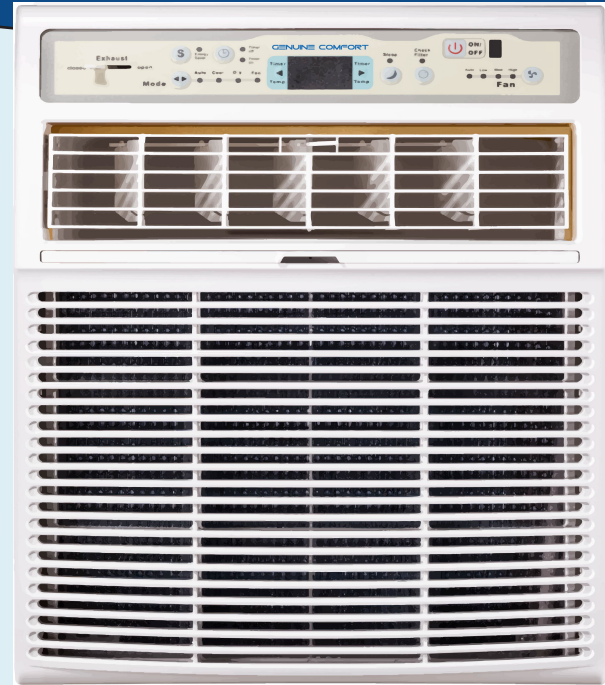

Genuine Comfort Vertical Air Conditioner Spec Sheet

GENUINE COMFORT
DELIVERING COMFORT CONSISTENTLY

- Digital Controls
- Remote Control Included
- UL Certified
- Easy-Clean Filter
- 24-Hour Programmable Timer
- R410A Refrigerant
- 1 Year Full Warranty / 5 Year Sealed System

**F
E
A
T
U
R
E
S**

BTU		10,000	
Model #		GCCASE-10CRN1-BCJ4	
Control Type		Electronic	
Remote Control		Yes	
Certificate		UL	
Voltage & Frequency		Ph-V-Hz	115V / 60Hz
Cooling	Cooling Capacity	W	10,000
	Cooling Power Input	W	961
	Heating Current Input	A	8.5
	EER	W/W	3.05
	CEER	Btu/hr/W	10.4
Max. Input Consumption		W	1040
Max. Current		A	10.45
Indoor Air Circulation (Lo/Hi)		m3/h	450 / 550
Outdoor Air Circulation (Lo/Hi)		m3/h	620 / 760
Indoor Noise Level Db (Lo/Hi)		dB(A)	55 / 59
Outdoor Noise Level Db (Lo/Hi)		dB(A)	62.5 / 67.5
Operation Temp (Indoor)		°C - °C	17 - 32
Operation Temp (Outdoor)		°C - °C	18 - 43
Dimensions (WxHxD)		inch	23.5 x 20.87 x 14.57
Packing Dimensions (WxHxD)		inch	26.57 x 23.03 x 18.31
Net / Gross Weight		lbs	77 / 89
Refrigerant Type		/	R410A
Plug type		/	LCDI(5-15P)
Design Pressure (In/Out)		psi	300 / 520
Loading Capacity (40HQ)		SET	352