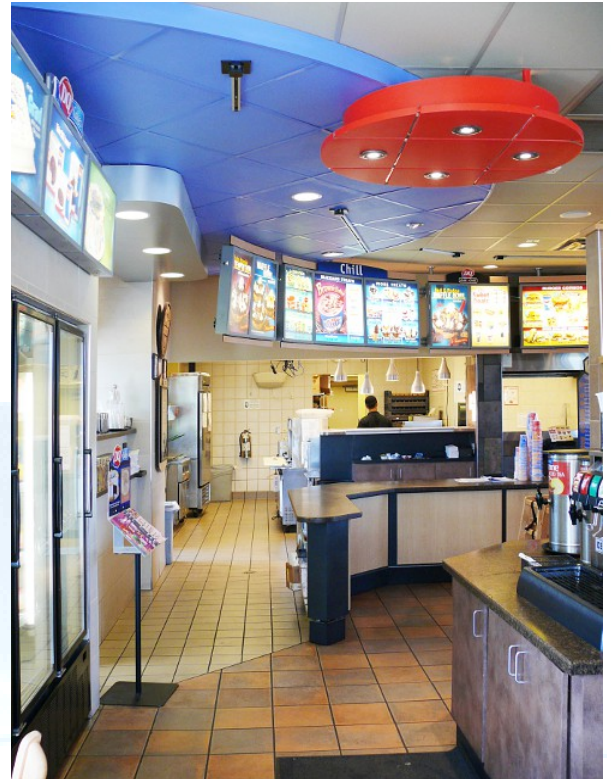

Design Projects: Food Service - Restaurants, Kitchens & Dining Facilities

- ❖ Dairy Queen Grill & Chill - Raleigh, NC
- ❖ Kenly I-95 Subway - Kenly, NC
- ❖ Proto Java Café - Cary, NC
- ❖ SAS Building C Kitchen & Dining - Cary, NC
- ❖ SAS Building F Kitchen Renovation - Cary, NC
- ❖ SAS Building R Kitchen & Food Court - Cary, NC
- ❖ SAS Building T Executive Dining Room - Cary, NC
- ❖ Sylvia's Family Restaurant - Wilson, NC
- ❖ Triangle Grill - Cary, NC
- ❖ Scratch Baking - Durham, NC