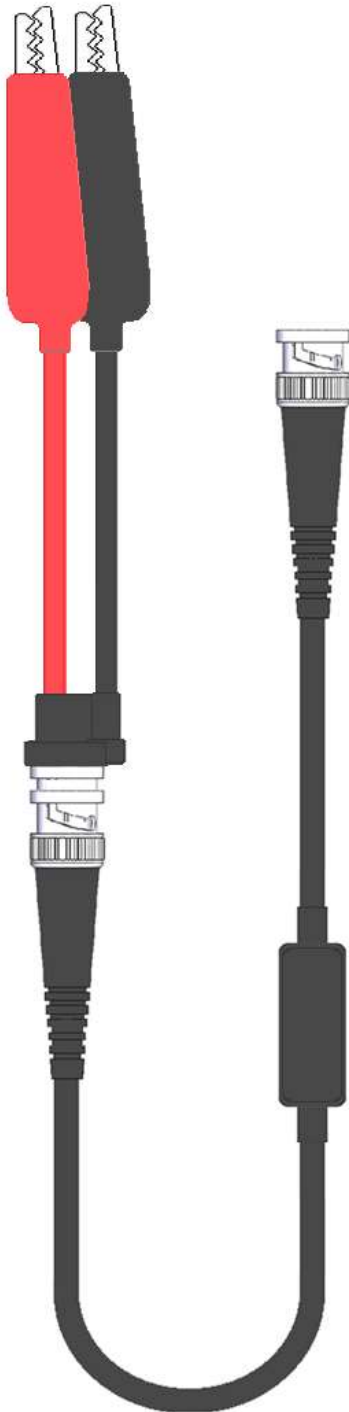

Cable – Primary Ignition

P/N: PRIM-IGN

Standard Dimensions

Image for reference only

Specifications

Application	Portable Measurement
Max Temperature	250 °F (121 °C)
Connector Type 1	6 Pin Fischer Connector
Connector Type 2	BNC Jack Connector
Connector Type 3	2 x Alligator Clip Adapter
Jack Material	Black Polyurethane
Cable Type	Twisted
Cable Diameter	0.245" (6 mm)