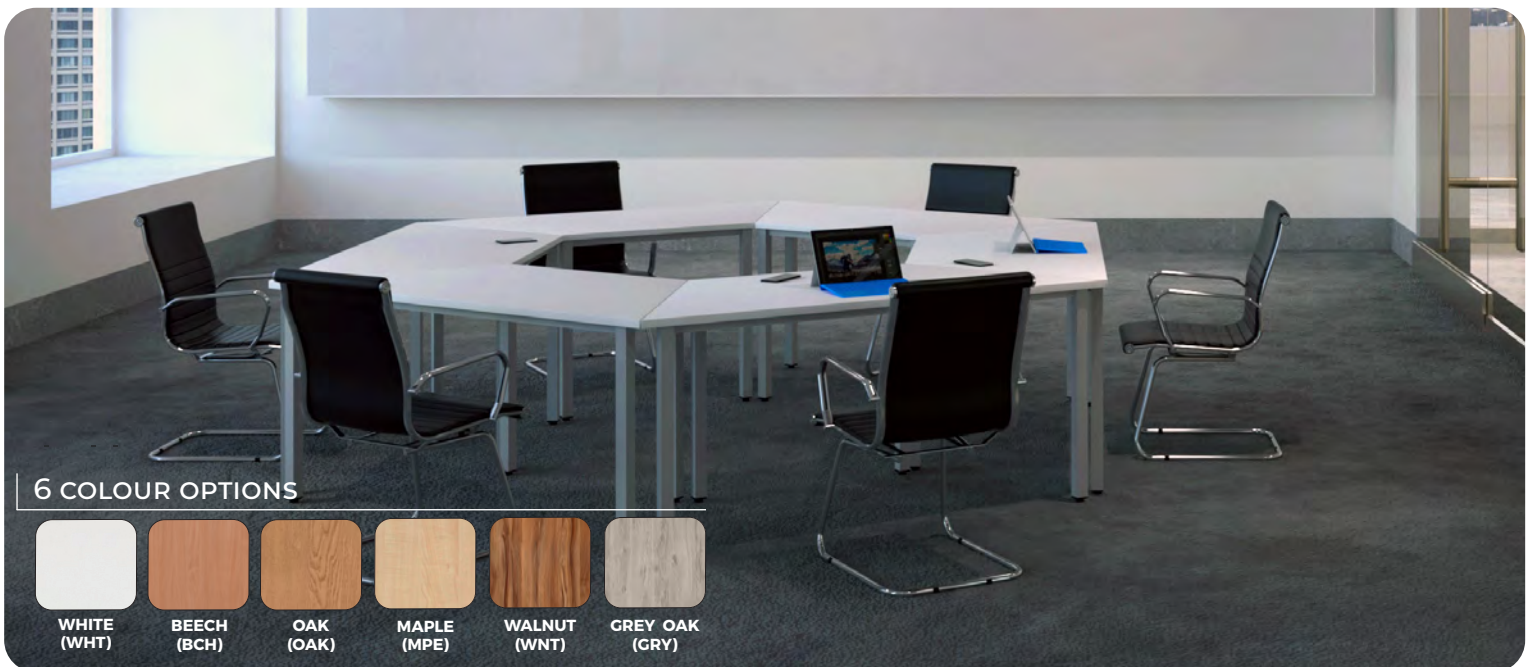

SEMI-CIRCLE TABLE

BOX FRAME

Only
£136.26

- Impulse free standing meeting table
- Height adjusting feet
- 18mm thick top
- Large, sturdy legs

CODE	DESCRIPTION	PRICE
DD-ISLSC16	1600MM SEMI-CIRCLE TABLE	£136.26