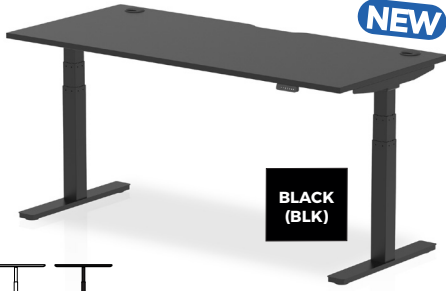

From
£100

Handles & shelves included.

CODE	DESCRIPTION	PRICE
DD-IC800	800 CUPBOARD	£127.14
DD-IC1200	1200 CUPBOARD	£155.71
DD-IC1600	1600 CUPBOARD	£192.86
DD-IC2000	2000 CUPBOARD	£221.43
DD-IDH600	DESK HIGH - 600MM DEEP	£140.00

HOME OFFICE DESKS

BLACK SERIES HEIGHT ADJUSTABLE DESK

600MM OR 800MM DEEP DESK WITH CABLE PORTS

- Powerful twin motors provide smooth movement.
- 4x pre-programmable height settings.
- Adjustable feet, for levelling and anti-rock.
- 40mm per second height adjustment speed.
- 120kg weight capacity.
- 3 leg colour options.