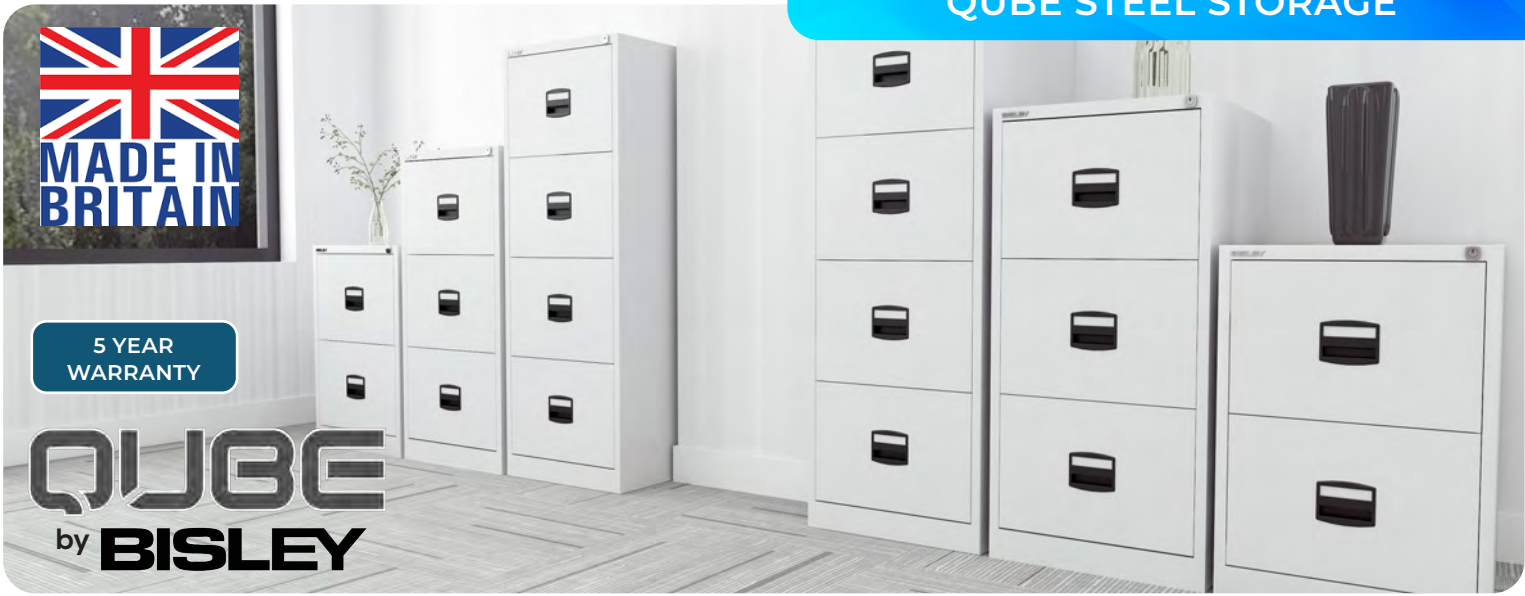

STEEL PEDESTALS

NEW

Only **£132.86**

- High quality steel.
- Pen tray included.
- Easy run castors.
- Lockable drawers.

STANDARD - WIDTH 395MM
DD-SMP **£132.86 EACH**

STANDARD - WIDTH 395MM
DD-SMP **£132.86 EACH**

BLACK (BLK) NEW   WHITE (WHT)   SILVER (SVR)

FILING CABINETS

From **£134.29**

BLACK (BLK)   WHITE (WHT)   GOOSE GREY (GRY)

CODE	DESCRIPTION	PRICE
DD-BIS2FC	TWO DRAWER FILING CABINET	£134.29
DD-BIS3FC	THREE DRAWER FILING CABINET	£150.00
DD-BIS4FC	FOUR DRAWER FILING CABINET	£164.29

LOW STATIONERY CUPBOARDS

Stunning epoxy powder coated finish.

- High grade steel carcass.
- Fully lockable.
- Fully welded carcass in 23 gauge steel.
- Soft footplate.
- One shelf included.

Only **£160**

BLACK (BLK)   WHITE (WHT)   GOOSE GREY (GRY)

CODE	DESCRIPTION	PRICE
DD-BISC1	1M TALL 2 DOOR CUPBOARDS	£160.00

TALL STATIONERY CUPBOARDS

Stunning epoxy powder coated finish.

- High grade steel carcass.
- Fully lockable.
- Fully welded carcass in 23 gauge steel.
- Soft footplate.
- Three shelves included.

Only **£190**

BLACK (BLK)   WHITE (WHT)   GOOSE GREY (GRY)

CODE	DESCRIPTION	PRICE
DD-BISC2	1.8M TALL 2 DOOR CUPBOARDS	£190.00

LOW TAMBOUR CUPBOARDS

Tough, epoxy powder coated finish.

- Triple point locking for maximum security.
- 5 Year manufacturers guarantee.
- Strong high-grade steel carcass.
- Attractive discreet handle.

Only **£285.71**

GOOSE GREY (GRY)   WHITE (WHT)

CODE	DESCRIPTION	PRICE
DD-BIS1ST	1M TALL TAMBOUR	£285.71
DD-BISTBLK	MULTI PURPOSE SHELF (BLACK)	£16.00

TALL TAMBOUR CUPBOARDS

Tough, epoxy powder coated finish.

- Triple point locking for maximum security.
- 5 Year manufacturers guarantee.
- Strong high-grade steel carcass.
- Attractive discreet handle.

Only **£328.57**

GOOSE GREY (GRY)   WHITE (WHT)

CODE	DESCRIPTION	PRICE
DD-BIS2ST	2M TALL TAMBOUR	£328.57
DD-BISTBLK	MULTI PURPOSE SHELF (BLACK)	£16.00