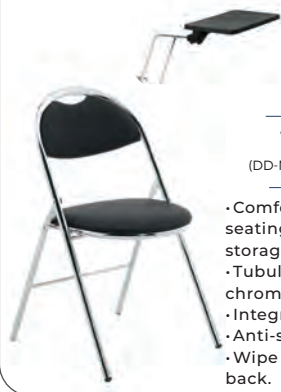

MILAN FOLDING CHAIR

DD-MILAN01

Only
£55.71
each

WRITING TABLE
(DD-MILAN02) **£31.43 EACH**

- Comfortable conference seating requiring minimal storage space.
- Tubular steel frame with chrome finish.
- Integral carry handle.
- Anti-scratch rubber feet.
- Wipe clean vinyl seat and back.