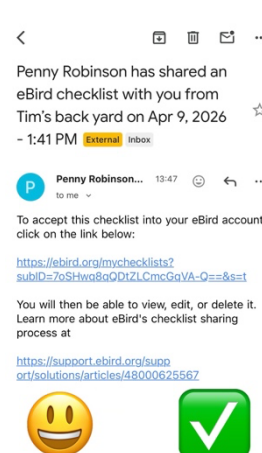

How to share your eBird checklist to the Global Birding Women's Team GBW Swarovski Optik using the eBird app

1

2

3

4

5

6

7

8

9

10

11

12

13

14

eBird