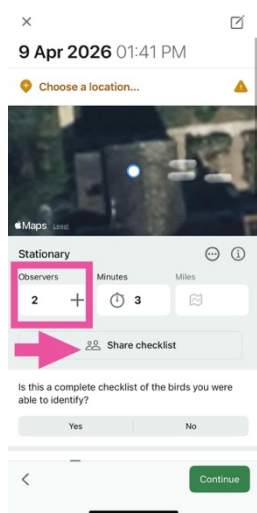

How to share your eBird checklist to the Global Birding Women's Team GBW Swarovski Optik using the eBird app

1

2

3

4

5

6

7