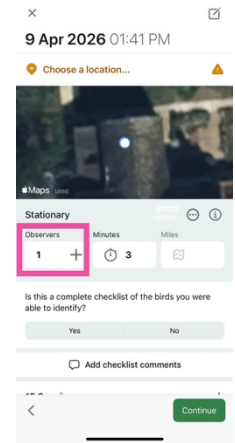

How to share your eBird checklist to the Global Birding Women's Team GBW Swarovski Optik using the eBird app

1

2

3

4

5

6

7