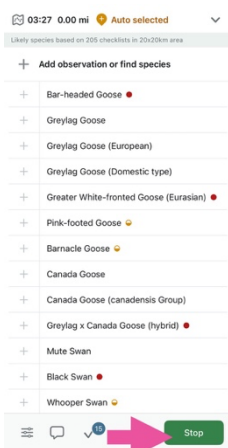

How to share your eBird checklist to the Global Birding Women's Team GBW Swarovski Optik using the eBird app

1

2

3

4

5

6

7