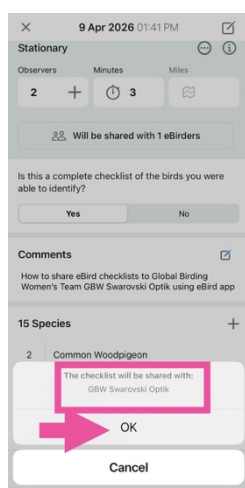

How to share your eBird checklist to the Global Birding Women's Team GBW Swarovski Optik using the eBird app

1

2

3

4

5

6

7

8

9

10

11

12

13

14

eBird