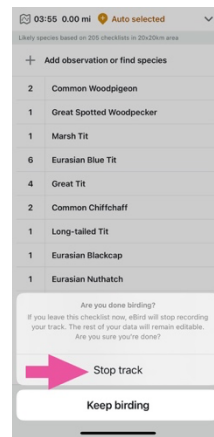

How to share your eBird checklist to the Global Birding Women's Team GBW Swarovski Optik using the eBird app

1

2

3

4

5

6

7