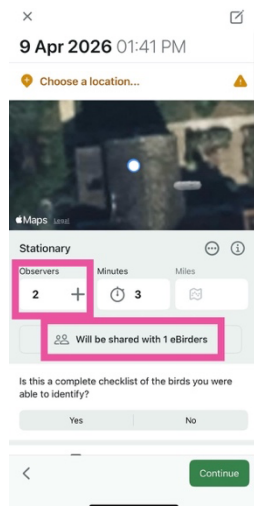

How to share your eBird checklist to the Global Birding Women's Team GBW Swarovski Optik using the eBird app

1

2

3

4

5

6

7