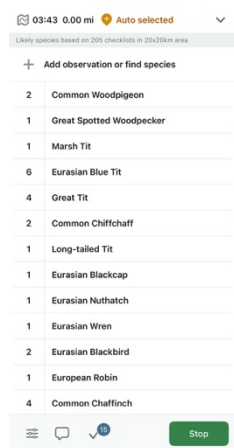

How to share your eBird checklist to the Global Birding Women's Team GBW Swarovski Optik using the eBird app

1

2

3

4

5

6

7