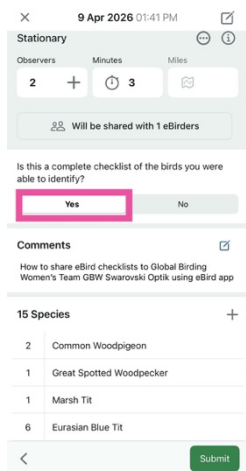

How to share your eBird checklist to the Global Birding Women's Team GBW Swarovski Optik using the eBird app

1

2

3

4

5

6

7

8

9

10

11

12

13

14

eBird