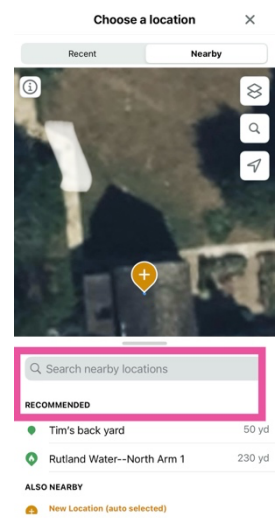

How to share your eBird checklist to the Global Birding Women's Team GBW Swarovski Optik using the eBird app

1

2

3

4

5

6

7

8

9

10

11

12

13

14

eBird