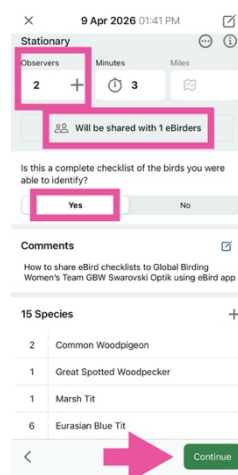

How to share your eBird checklist to the Global Birding Women's Team GBW Swarovski Optik using the eBird app

1

2

3

4

5

6

7

8

9

10

11

12

13

14

eBird