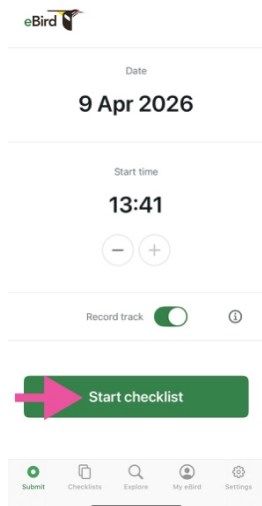

How to share your eBird checklist to the Global Birding Women's Team GBW Swarovski Optik using the eBird app

1

2

3

4

5

6

7