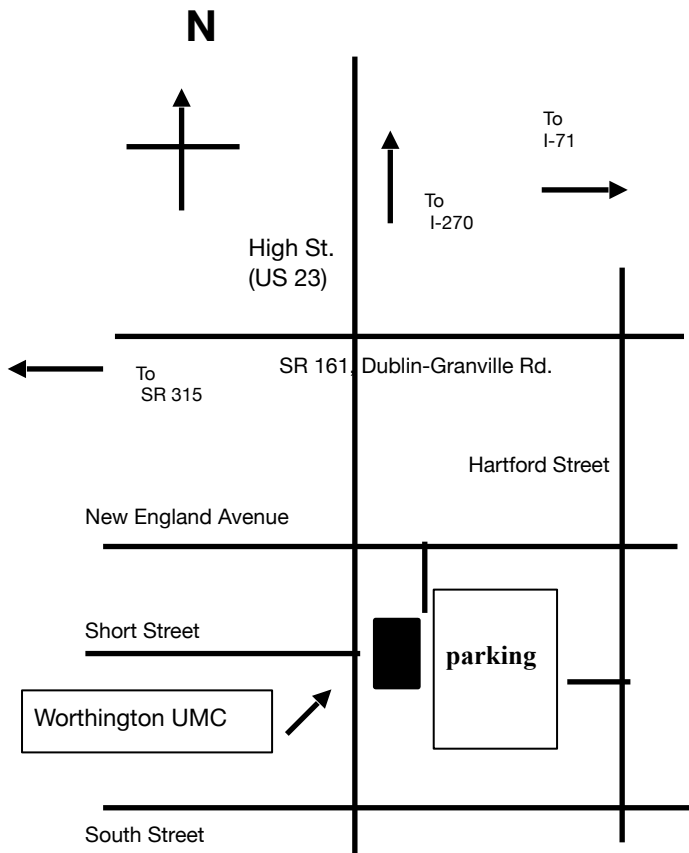

or email the above information to Kim at khoessly@columbus.rr.com and pay at event.

If Zooming, please email Name, Church & Phone to Kim

Directions

Worthington UMC
600 High St.
Worthington, OH 43085

From North: take US 23 south past I-270 into Worthington, cross SR 161 (Dublin-Granville Rd). Church is on the left. Turn left on New England to get to alley on the right to parking

From South: take I-71 north which becomes SR 315 as you pass under I-70 into Columbus. Get off at SR 161, exit 10. Turn rt, go past High St. to the next light at Hartford St and turn rt. Cross New England and turn rt down alley to parking

From West: Come into Worthington on SR 161 eastbound, go past High St. to the next light at Hartford St and turn rt. Cross New England and turn rt down alley to parking. Or come around I-270 to US 23 South, then follow the directions from the North

From East: Come into Worthington on SR 161 westbound, go past Morning St to the next light at Hartford St and turn left. Cross New England and turn rt down alley to parking.