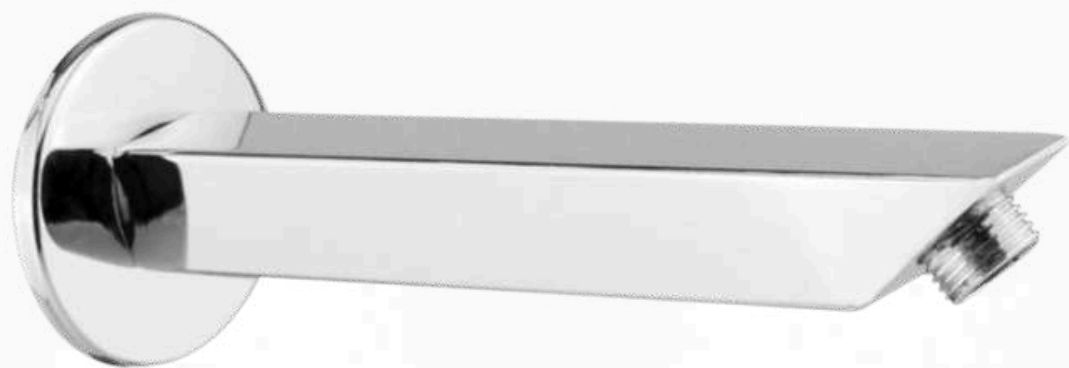

ALEXA BIB COCK

₹720

MINI BIBCOCK

₹550

NOZZLE COCK

₹700

PLUMBEES®
Luxurious Bath Accessories

Listed On Leading Online Platforms
indiamart | Justdial | Walmart | amazon | Flipkart | Meesho
Supplying Quality Products Offline & Online

Single lever Basin Mixer - 6"

RS- 5450

Single lever Basin Mixer - 12"

RS- 6960

ARM SQUARE 9 inch

ARM SQUARE 12 inch

ARM SQUARE 18 inch

SHOWER 6X6 ₹400

SHOWER 4X4 ₹300

PLUMBEES®
Luxurious Bath Accessories

Listed On Leading Online Platforms
indiamart Justdial Walmart amazon Flipkart meesho
Supplying Quality Products Offline & Online

LONG BODY
₹115

ANGLE COCK
₹96