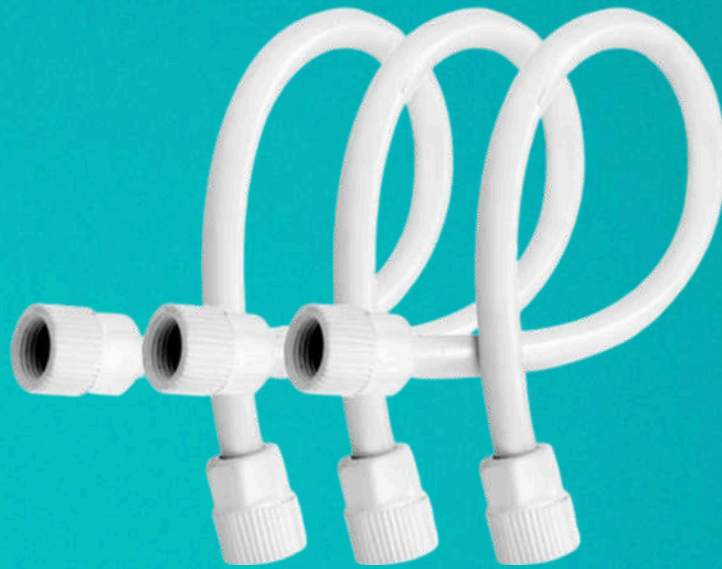

SHOWER 4X4 ₹300

PLUMBEES®
Luxurious Bath Accessories

Listed On Leading Online Platforms
indiamart Justdial Walmart amazon Flipkart meesho
Supplying Quality Products Offline & Online

LONG BODY
₹115

ANGLE COCK
₹96

SHOT BODY
₹96

FOAM FLOW
₹114

SINK COCK
₹265

2in1 bib
₹ 270

SWAN COCK
₹265

**S S 304
JET SPRAYMULTI**

₹410

**MAHINDRA BRASS
HEALTH FAUSET**

₹980

**MILANO ABS
HEALTH FAUSET**

₹700

ACCESSORIES

ACCESSORIES

From Parbhani To PAN-india Dispatch

PLUMBEES PRODUCT RANGE:

- ABS & PP Faucets
- PTMT Taps & Health Faucets
- Brass CP Fittings