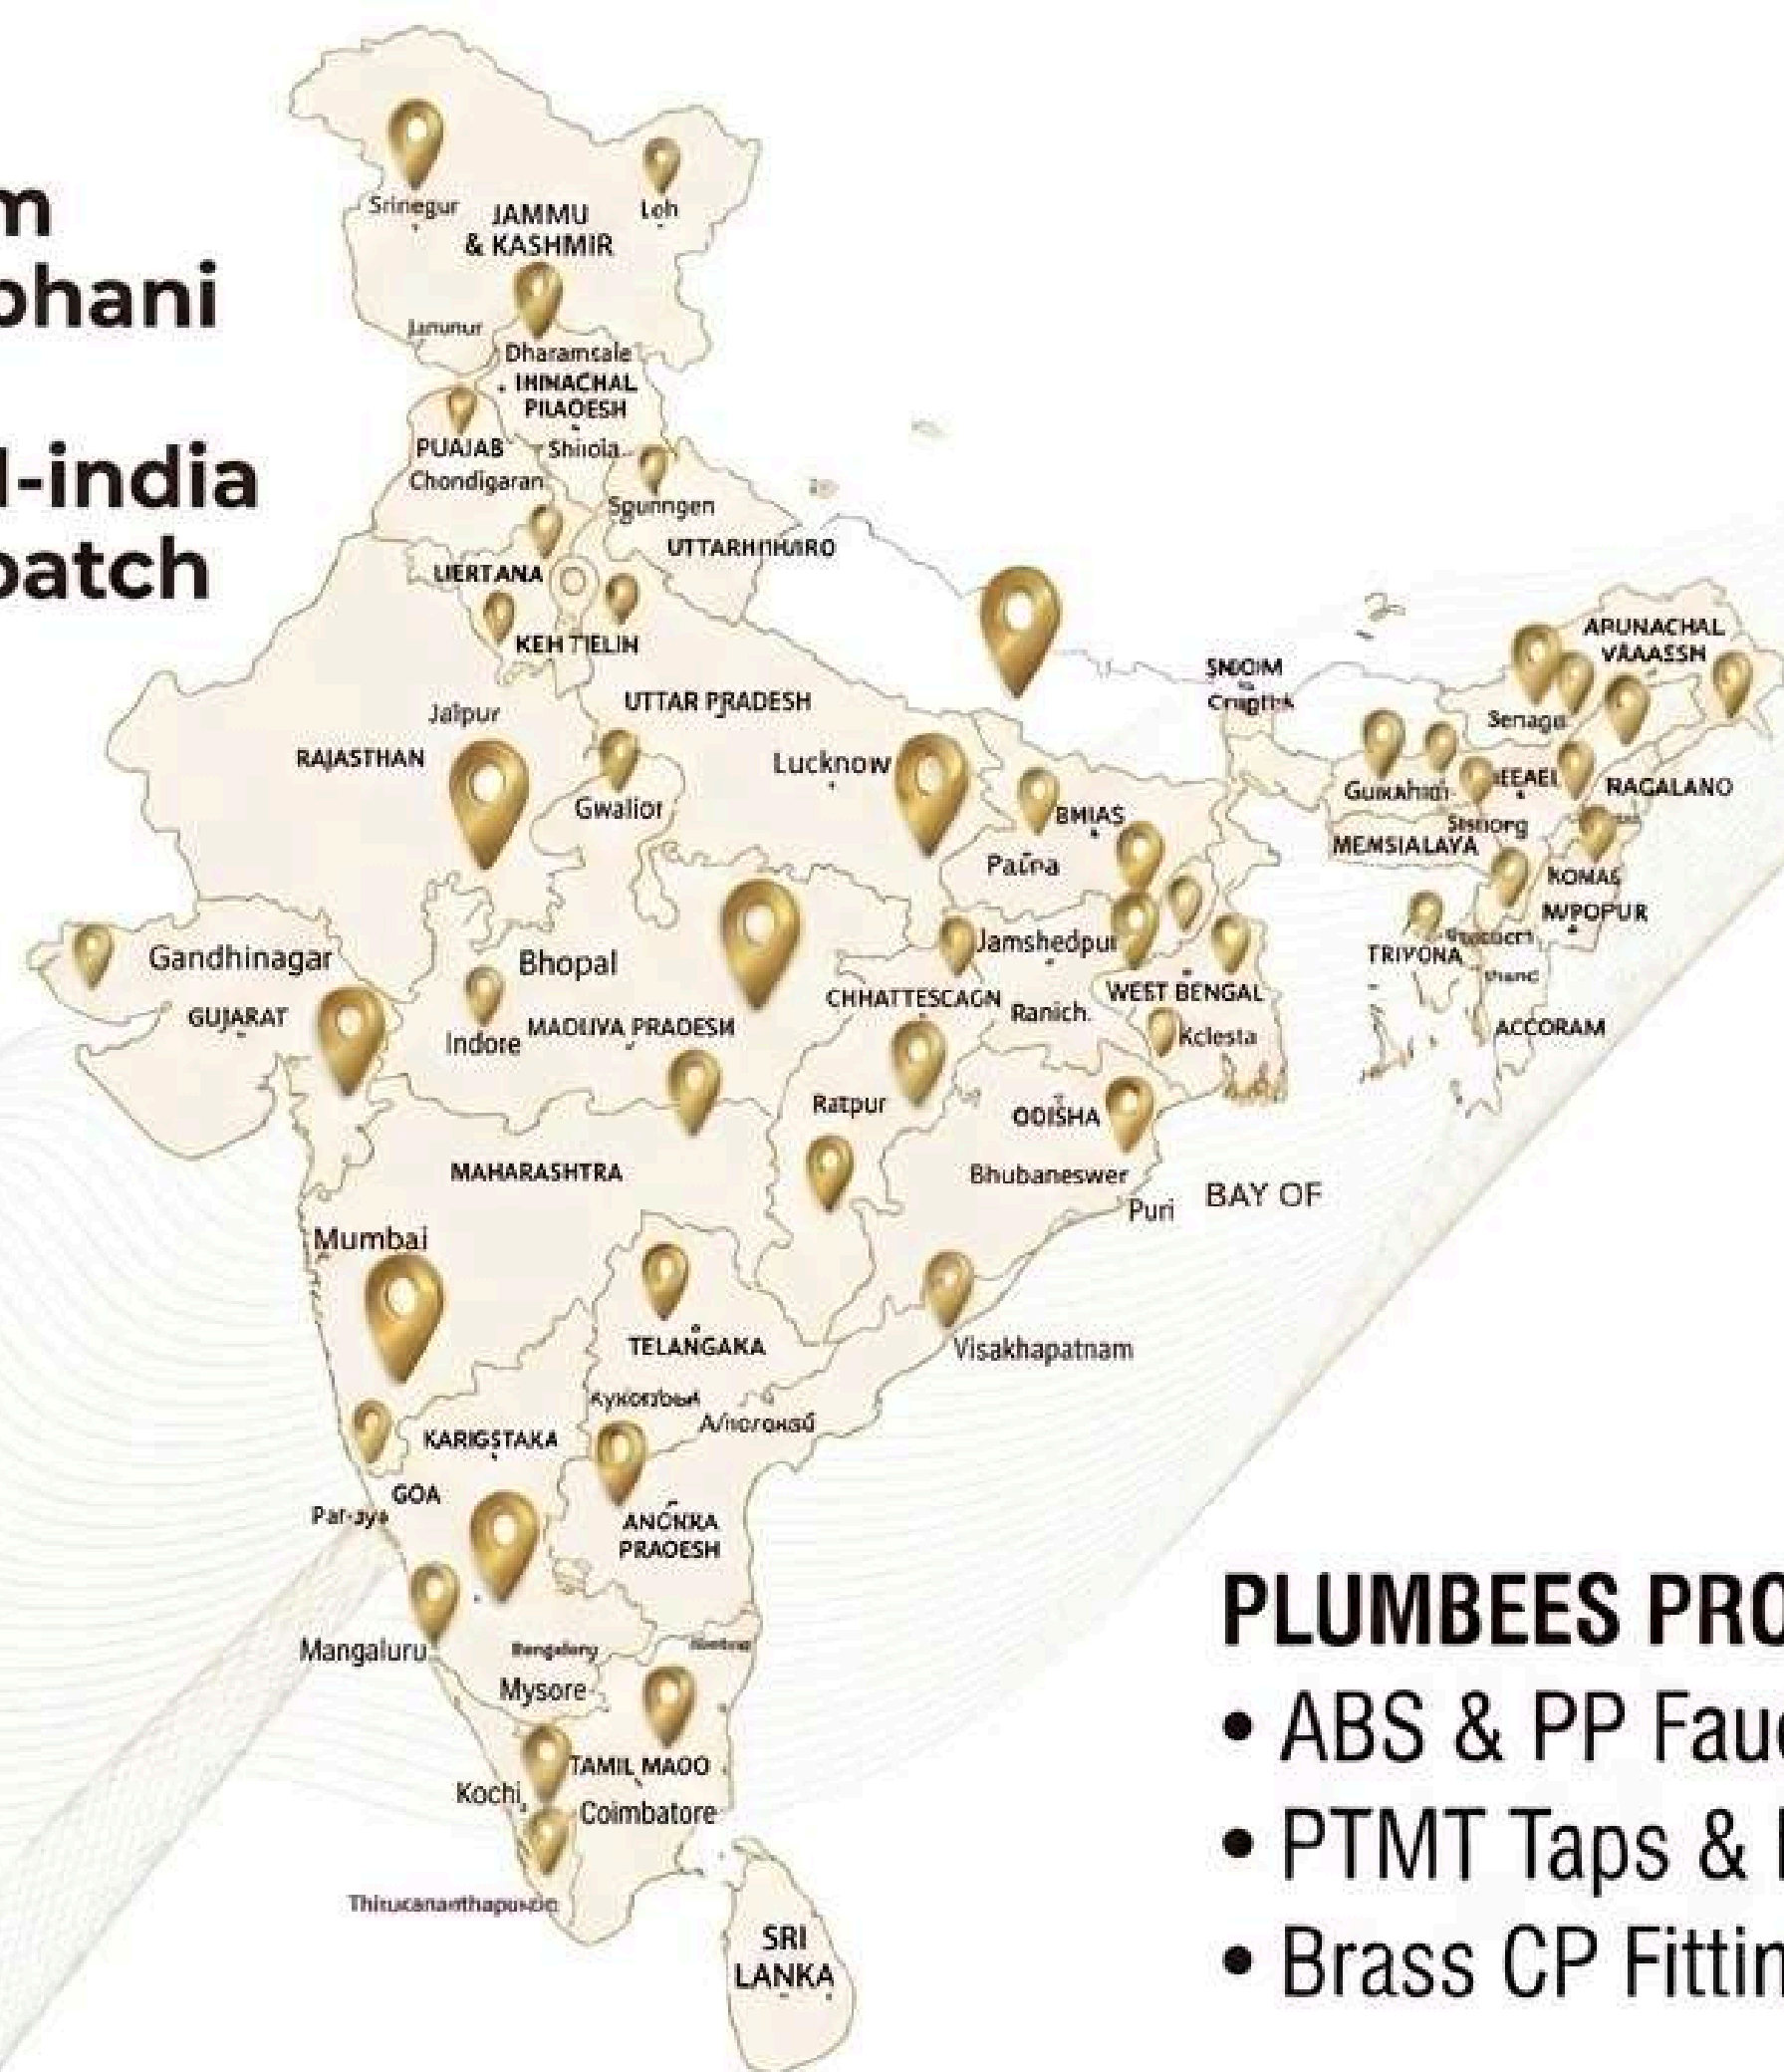

₹980

**MILANO ABS
HEALTH FAUSET**

₹700

ACCESSORIES

ACCESSORIES

From Parbhani To PAN-india Dispatch

PLUMBEES PRODUCT RANGE:

- ABS & PP Faucets
- PTMT Taps & Health Faucets
- Brass CP Fittings