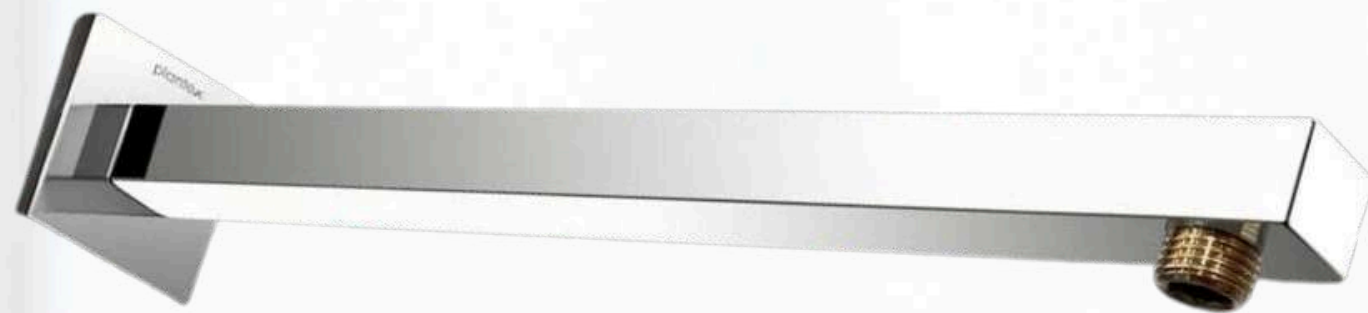

ALEXA BIB COCK

₹720

MINI BIBCOCK

₹550

NOZZLE COCK

₹700

PLUMBEES®
Luxurious Bath Accessories

Listed On Leading Online Platforms
indiamart | Justdial | Walmart | amazon | Flipkart | Meesho
Supplying Quality Products Offline & Online

Single lever Basin Mixer - 6"

RS- 5450

Single lever Basin Mixer - 12"

RS- 6960

ARM SQUARE 9 inch

ARM SQUARE 12 inch

ARM SQUARE 18 inch

SHOWER 6X6 ₹400

SHOWER 4X4 ₹300

PLUMBEES®
Luxurious Bath Accessories

Listed On Leading Online Platforms
indiamart Justdial Walmart amazon Flipkart meesho
Supplying Quality Products Offline & Online

LONG BODY
₹115

ANGLE COCK
₹96