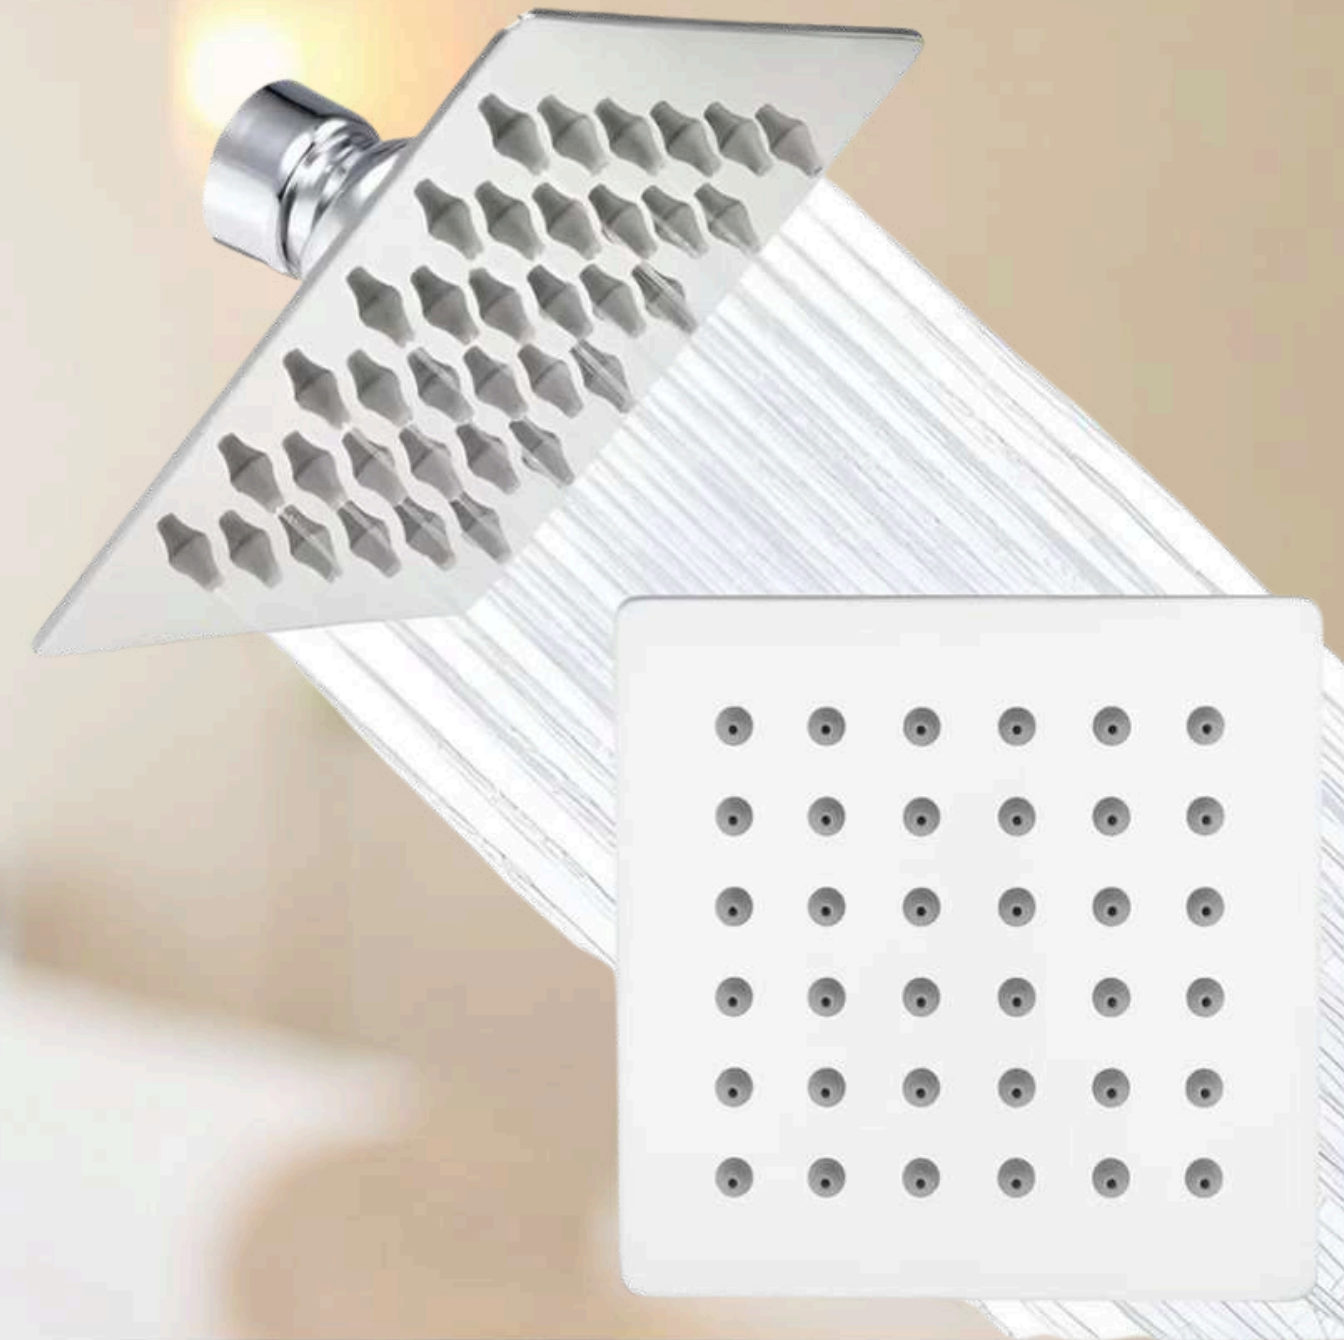

Single lever Basin Mixer - 6"

RS- 5450

Single lever Basin Mixer - 12"

RS- 6960

ARM SQUARE 9 inch

ARM SQUARE 12 inch

ARM SQUARE 18 inch

SHOWER 6X6 ₹400

SHOWER 4X4 ₹300

PLUMBEES®
Luxurious Bath Accessories

Listed On Leading Online Platforms
indiamart Justdial Walmart amazon Flipkart meesho
Supplying Quality Products Offline & Online

LONG BODY
₹115

ANGLE COCK
₹96