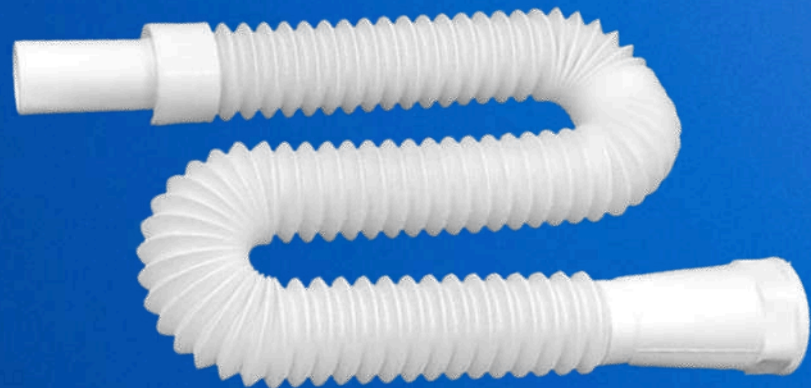

SHOWER 4X4 ₹300

PLUMBEES®
Luxurious Bath Accessories

Listed On Leading Online Platforms
indiamart Justdial Walmart amazon Flipkart meesho
Supplying Quality Products Offline & Online

LONG BODY
₹115

ANGLE COCK
₹96

SHOT BODY
₹96

FOAM FLOW
₹114

SINK COCK
₹265

2in1 bib
₹ 270

SWAN COCK
₹265

**S S 304
JET SPRAYMULTI**

₹410

**MAHINDRA BRASS
HEALTH FAUSET**

₹980

**MILANO ABS
HEALTH FAUSET**

₹700

ACCESSORIES

ACCESSORIES

From Parbhani To PAN-india Dispatch

PLUMBEES PRODUCT RANGE:

- ABS & PP Faucets
- PTMT Taps & Health Faucets
- Brass CP Fittings