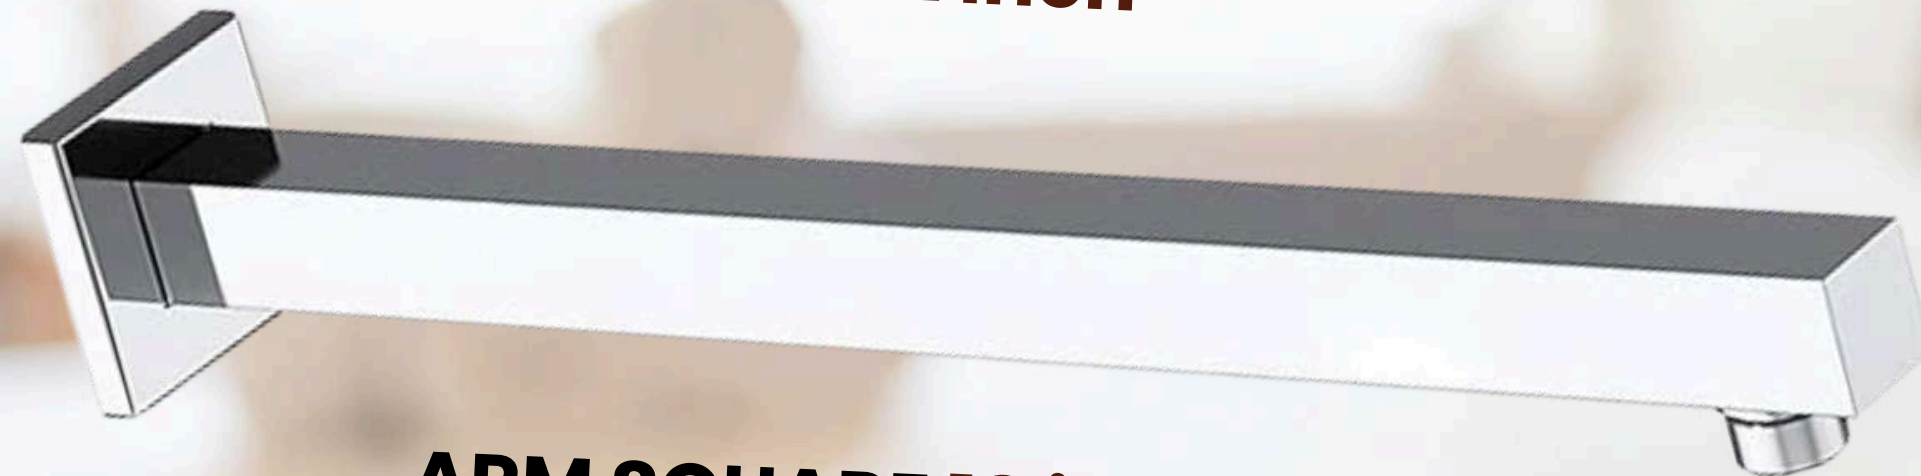

Single lever Basin Mixer - 6"

RS- 5450

Single lever Basin Mixer - 12"

RS- 6960

ARM SQUARE 9 inch

ARM SQUARE 12 inch

ARM SQUARE 18 inch

SHOWER 6X6 ₹400

SHOWER 4X4 ₹300

PLUMBEES®
Luxurious Bath Accessories

Listed On Leading Online Platforms
indiamart Justdial Walmart amazon Flipkart meesho
Supplying Quality Products Offline & Online

LONG BODY
₹115

ANGLE COCK
₹96