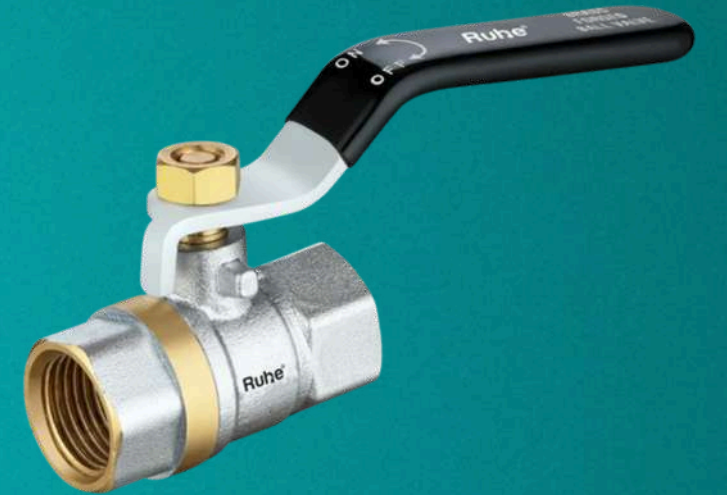

SHOT BODY
₹96

FOAM FLOW
₹114

SINK COCK
₹265

2in1 bib
₹ 270

SWAN COCK
₹265

**S S 304
JET SPRAYMULTI**

₹410

**MAHINDRA BRASS
HEALTH FAUSET**

₹980

**MILANO ABS
HEALTH FAUSET**

₹700

ACCESSORIES

ACCESSORIES

From Parbhani To PAN-india Dispatch

PLUMBEES PRODUCT RANGE:

- ABS & PP Faucets
- PTMT Taps & Health Faucets
- Brass CP Fittings