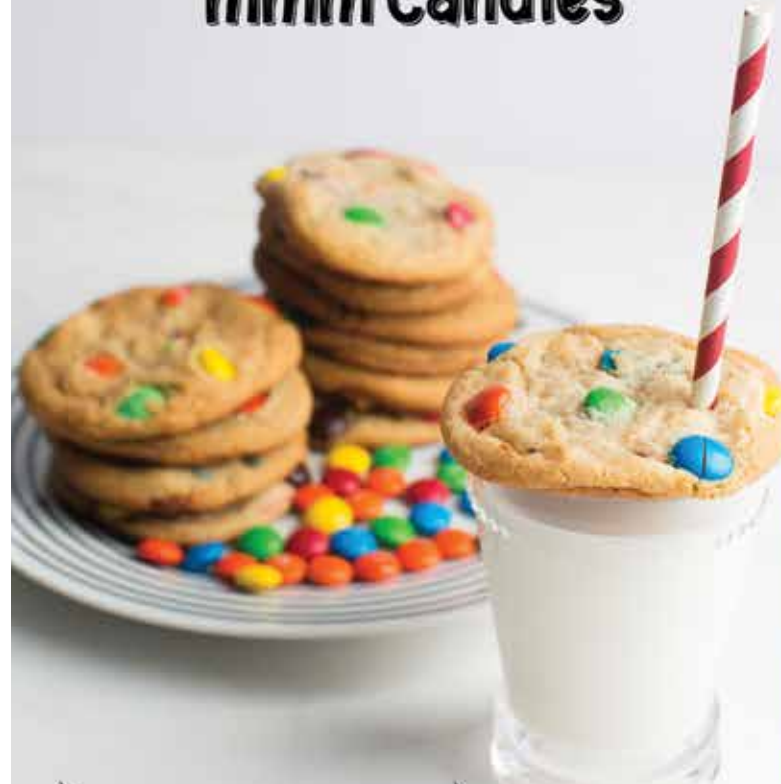

#07-1001 \$18
2.7lb Tub

#25-2001 \$20
Pre-portioned

Peanut Butter

#25-2002 \$20
Pre-portioned

mmm Candies

#07-1005 \$18
2.7lb Tub

#25-2005 \$20
Pre-portioned

White Chocolate Macadamia