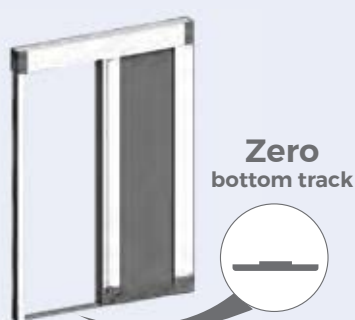

FOR AN INSECT FREE LIFESTYLE

PLEATED MESH
STACKABLE FLYSCREENS
WIDESPAN ADVANTAGE

FLAT MESH
RETRACTABLE FLYSCREENS
CLEARVIEW DESIGN

ELEMENT FLYSCREENS FOR WINDOWS AND DOORS

 **WARRANTY***
2 YEAR

 **Element**
Flyscreens
Pleated Mesh | Flat Mesh

PLEATED MESH STACKABLE FLYSCREENS WIDESPAN ADVANTAGE

STANDARD

ZERO

VERTICAL

Technical Data

| TYPE | DIAGRAM | TRACK | REVEAL DEPTH | MAX WIDTH | MAX HEIGHT | MIN WIDTH | MIN HEIGHT |
|----------|---------|----------|--------------|-----------|------------|-----------|------------|
| SINGLE | | STANDARD | 30 | 4500 | 3000 | 500 | 600 |
| | | ZERO | 45 | 2750 | | | |
| DOUBLE | | STANDARD | 30 | 9000 | 3000 | 1000 | 600 |
| | | ZERO | 45 | 5500 | | | |
| VERTICAL | | VERTICAL | 32 | 2400 | 2800 | 500 | 600 |

Vertical

Pull down design is ideal for windows and alfresco openings up to 2.4m wide

FLAT MESH RETRACTABLE FLYSCREENS CLEARVIEW DESIGN

Standard

Clearview design maximising the view, suited to openings up to 1.5m in a single screen, or 3m in a double screen.