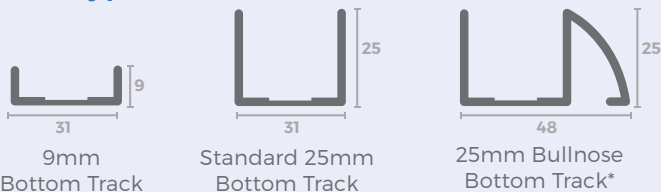

PLEATED MESH STACKABLE FLYSCREENS WIDESPAN ADVANTAGE

STANDARD

ZERO

VERTICAL

Technical Data

| TYPE | DIAGRAM | TRACK | REVEAL DEPTH | MAX WIDTH | MAX HEIGHT | MIN WIDTH | MIN HEIGHT |
|----------|---------|----------|--------------|-----------|------------|-----------|------------|
| SINGLE | | STANDARD | 30 | 4500 | 3000 | 500 | 600 |
| | | ZERO | 45 | 2750 | | | |
| DOUBLE | | STANDARD | 30 | 9000 | 3000 | 1000 | 600 |
| | | ZERO | 45 | 5500 | | | |
| VERTICAL | | VERTICAL | 32 | 2400 | 2800 | 500 | 600 |

OPTIONS

Track Type Standard

9mm bottom track not recommended for openings greater than 2000mm wide

Track Type Zero

Mesh Type

POLYESTER MESH
High Rigidity & Tear Resistant

PLEATED Colour | Powdercoat

STANDARD COLOURS

RETRACTABLE FLYSCREENS

CLEARVIEW DESIGN

STANDARD

VERTICAL

Technical Data

| TYPE | DIAGRAM | CASSETTE SIZE | MAX WIDTH | MAX HEIGHT | MIN WIDTH | MIN HEIGHT |
|----------|---------|---------------|-----------|------------|-----------|------------|
| SINGLE | | 44 | 1000 | 1800 | 150 | 300 |
| | | 50 | 1500 | 3000 | | |
| DOUBLE | | 44 | 2000 | 1800 | 300 | 300 |
| | | 50 | 3000 | 3000 | | |
| VERTICAL | | 44 | 1700 | 1000 | 500 | 150 |
| | | 50 | 1700 | 1500 | | |

Vertical

Clearview design, maximising the view, with a pull down operation ideal for windows up to 1.7m wide

Terms & Conditions Apply

Copyright © CW Systems