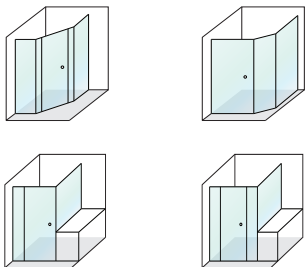

features

magnetic closing catch

Positive-close magnetic catch ensures the door closes perfectly in line, every time.

pivot patch fitting

Elegant and unobtrusive door pivots are colour matched to co-ordinate with the frame. Stainless steel hinge pins are designed to give a lifetime of trouble-free use.

optional stylish handles

Optional handles offer an even more elegant look to enhance any enclosure. D handle or finger pull available.

uniquely shaped profile

The integrated Evolution profile directs water back into the shower area for ease of cleaning in a modern slimline frame.

evolution - 90° with panel

The addition of an infill panel allows the Evolution to be enlarged to suit even the largest bathroom, while keeping the door at a convenient size.

The semi-frameless door and panel maintain the airy, spacious feel.

finishes