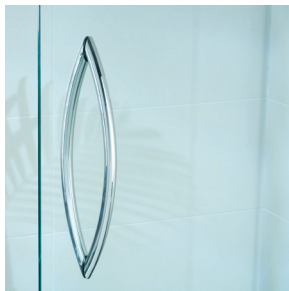

evolution - 45°

45° enclosure allows more flexible use of available space. This configuration allows the placement of vanity and toilet on either side of the screen without compromising the door opening.

configurations

features

magnetic closing catch

Positive-close magnetic catch ensures the door closes perfectly in line, every time.

pivot patch fitting

Elegant and unobtrusive door pivots are colour matched to co-ordinate with the frame. Stainless steel hinge pins are designed to give a lifetime of trouble-free use.

optional stylish handles

Optional handles offer an even more elegant look to enhance any enclosure. D handle or finger pull available.

uniquely shaped profile

The integrated Evolution profile directs water back into the shower area for ease of cleaning in a modern slimline frame.