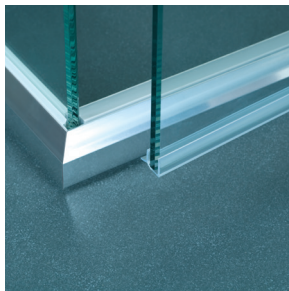

configurations

features

magnetic closing catch

Positive-close magnetic catch ensures the door closes perfectly in line, every time.

pivot patch fitting

Elegant and unobtrusive door pivots are colour matched to co-ordinate with the frame. Stainless steel hinge pins are designed to give a lifetime of trouble-free use.

optional stylish handles

Optional handles offer an even more elegant look to enhance any enclosure. D handle or finger pull available.

uniquely shaped profile

The integrated Evolution profile directs water back into the shower area for ease of cleaning in a modern slimline frame.