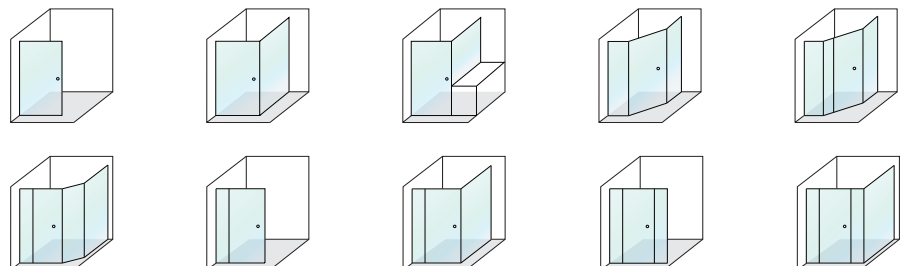

Elegance without compromise – designed simplicity.

evolution - 90°

The Evolution series features a semi-frameless door for a stylish, spacious feel. The new extrusion profile gives the classic design a contemporary look and makes the enclosure even easier to clean.

evolution - 45°

45° enclosure allows more flexible use of available space. This configuration allows the placement of vanity and toilet on either side of the screen without compromising the door opening.

configurations

features

magnetic closing catch

Positive-close magnetic catch ensures the door closes perfectly in line, every time.

pivot patch fitting

Elegant and unobtrusive door pivots are colour matched to co-ordinate with the frame. Stainless steel hinge pins are designed to give a lifetime of trouble-free use.

optional stylish handles

Optional handles offer an even more elegant look to enhance any enclosure. D handle or finger pull available.

uniquely shaped profile

The integrated Evolution profile directs water back into the shower area for ease of cleaning in a modern slimline frame.