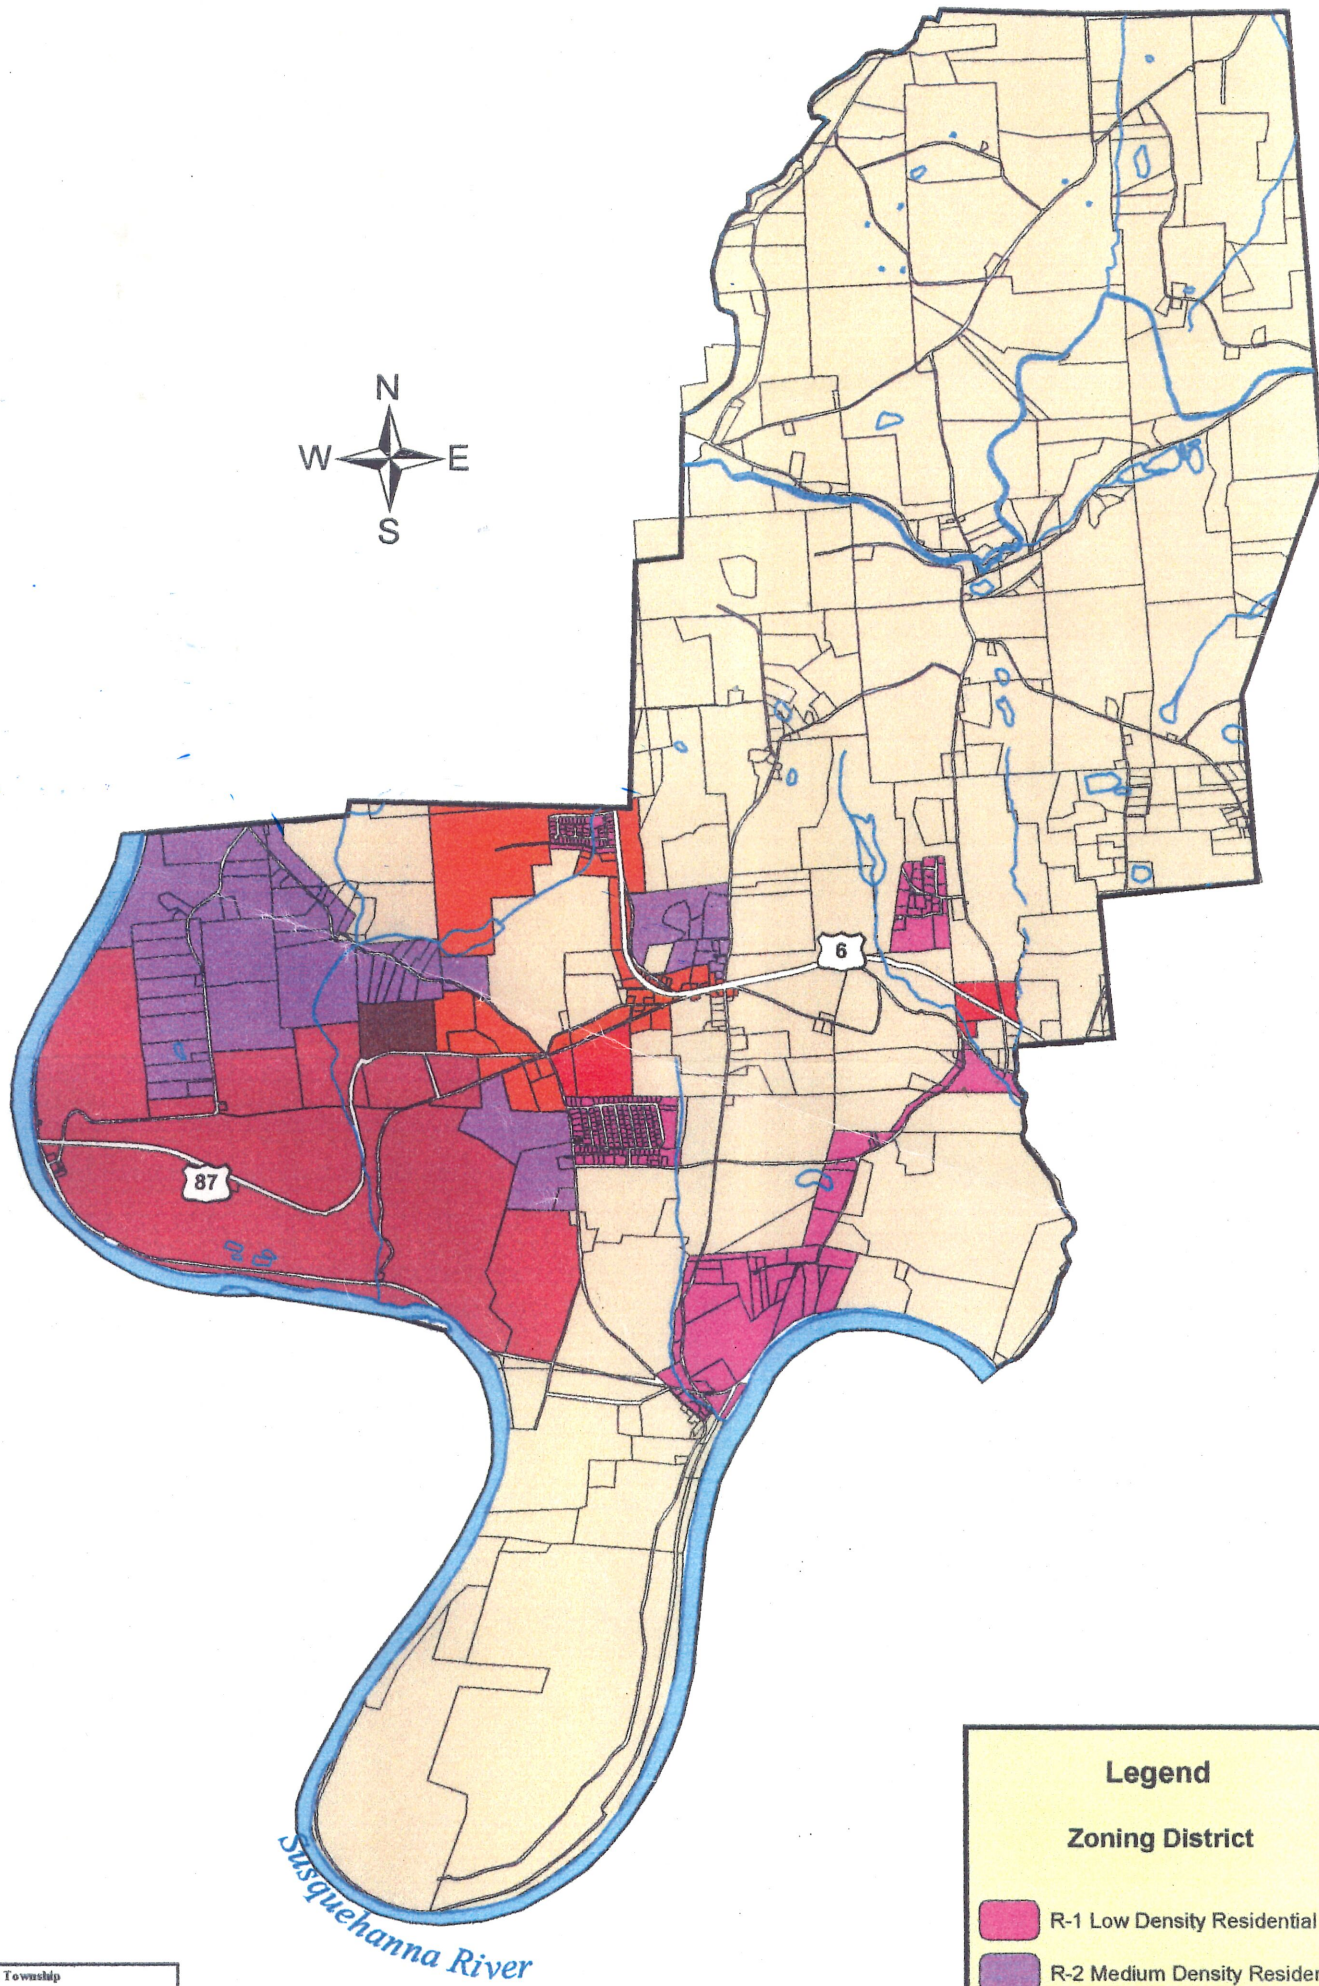

**Zoning Map  
Washington Township  
Wyoming County  
Pennsylvania**

**Legend**

**Zoning District**

- R-1 Low Density Residential
- R-2 Medium Density Residential
- C-1 Neighborhood Commercial
- C-2 Regional Commercial
- C-3 Heavy Commercial
- A-1 Agricultural
- M-1 Manufacturing

**1:50,000**

Map Prepared by:  
Wyoming County Office of Community Planning  
Wyoming County makes no warranty as to the accuracy of  
Zoning Districts and Boundaries

**Washington Township**  
**Official Zoning Map**  
**2004**

Adopted in accord with the Pennsylvania  
Municipalities Planning Code this \_\_\_ day  
of \_\_\_\_\_, 2004, at a duly convened  
meeting of the Board of Supervisors of  
Washington Township, Wyoming County, PA