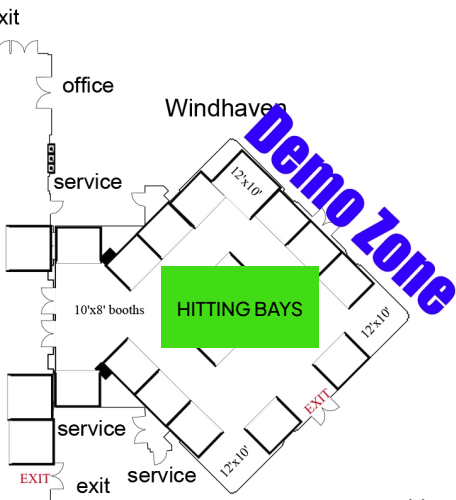

# Main Entrance

# Dallas Golf Expo 2025

RED Booths are Prime location, Additional fees apply.  
 BLUE Booths are for Travel or League/Member Groups