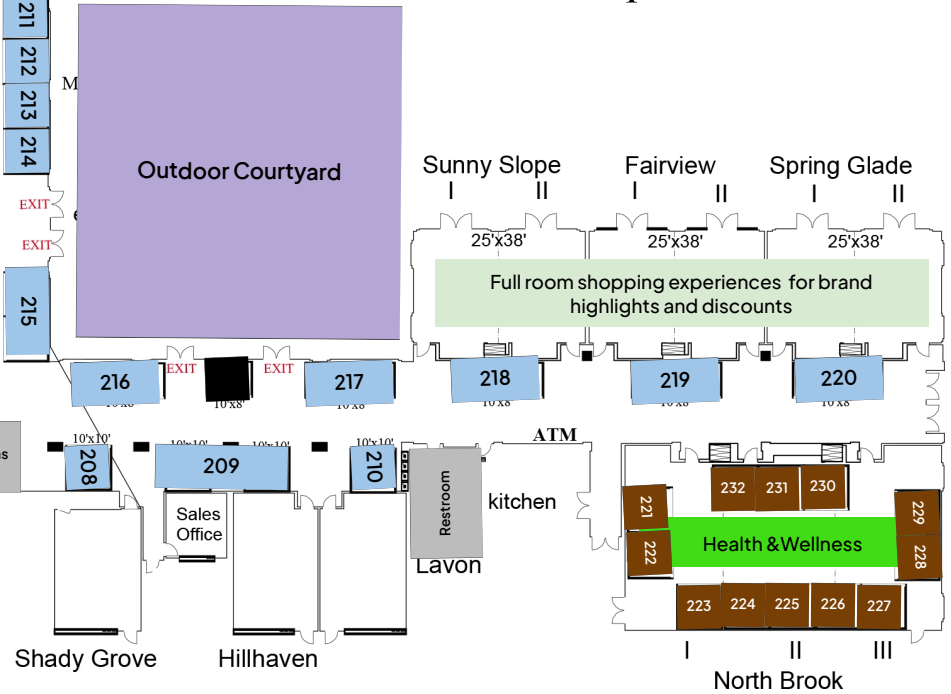

# Main Entrance

# Dallas Golf Expo 2025

RED Booths are Prime location, Additional fees apply.  
 BLUE Booths are for Travel or League/Member Groups