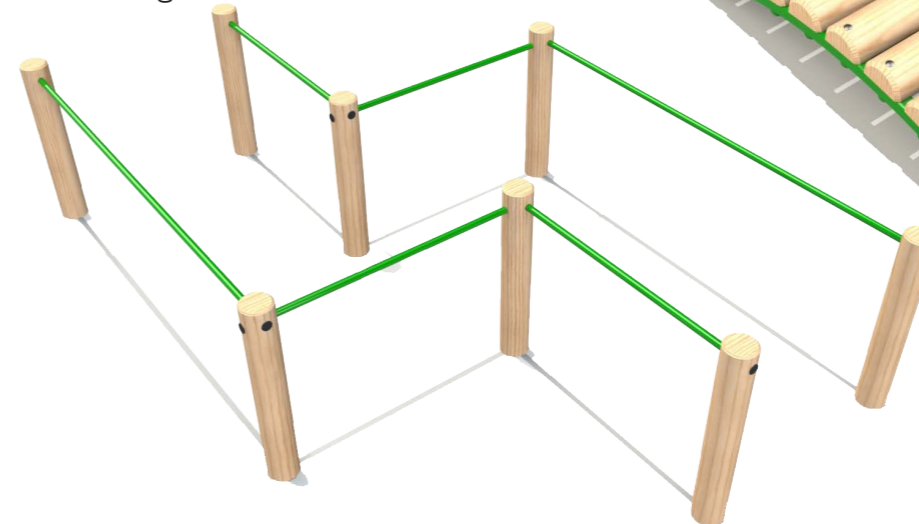

**Cycle Balance Beam**

Length: 4222mm  
 Width: 400mm  
 Height: 300mm  
 FFH: 300mm

**Ramp Junction**

Length: 3468mm  
 Width: 3468mm  
 Height: 597mm  
 FFH: 597mm

Bespoke options available, more details and prices are available upon request

**Miniature Slalom**

Diameter: 150mm  
 Height: 400mm  
 FFH: 400mm

**Ramp Run (Set of 3)**

Measurements Per Ramp  
 Length: 2387mm  
 Width: 400mm  
 Height: 299mm  
 FFH: 299mm

**Maze Slalom**

Length: 4050mm  
 Width: 2650mm  
 Height: 1000mm