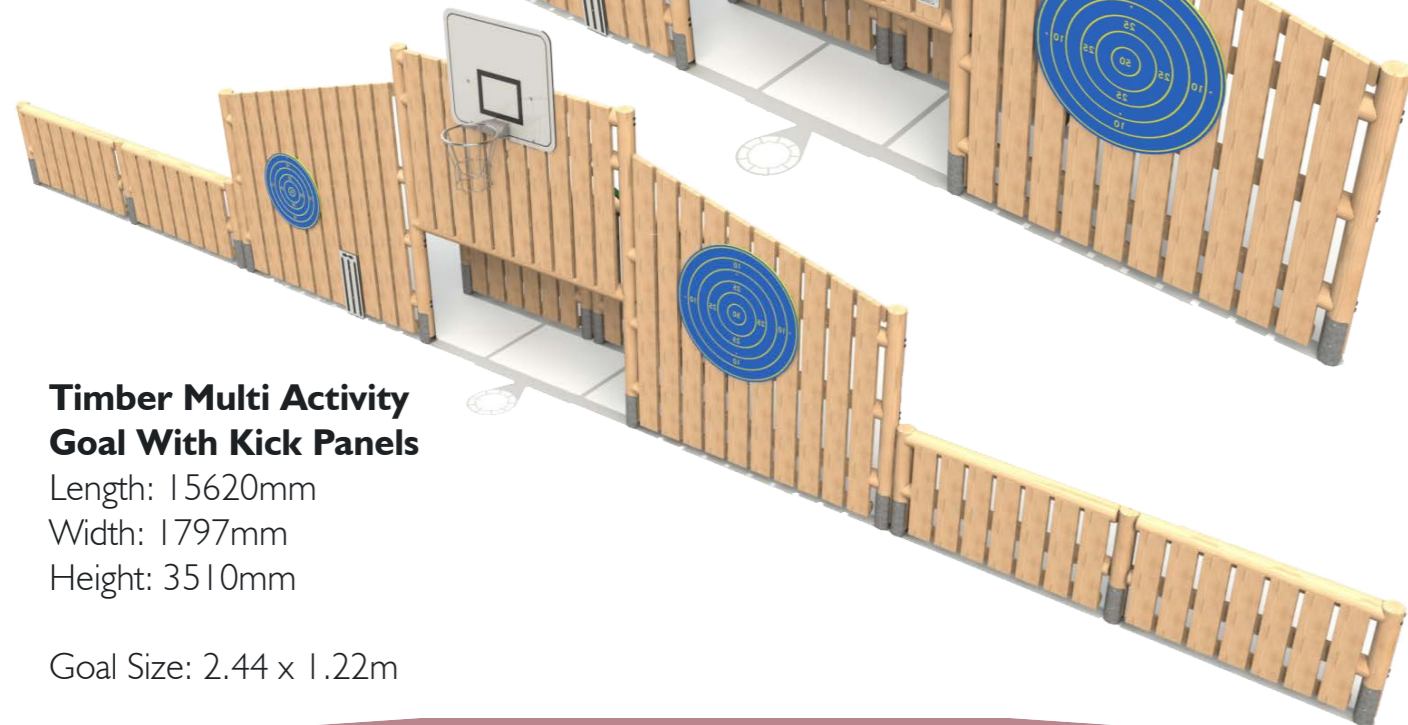

### Timber Goal Wall

Length: 7920mm  
Width: 950mm  
Height: 3510mm

Goal Size: 3.46 x 1.8m

### Timber Multi Activity Goal

Length: 7920mm  
Width: 1797mm  
Height: 3510mm

Goal Size: 2.44 x 1.22m

### Timber Multi Activity Goal With Kick Panels

Length: 15620mm  
Width: 1797mm  
Height: 3510mm

Goal Size: 2.44 x 1.22m

Bespoke options available, more details and prices are available upon request

Timber MUGA's can be produced to any size.