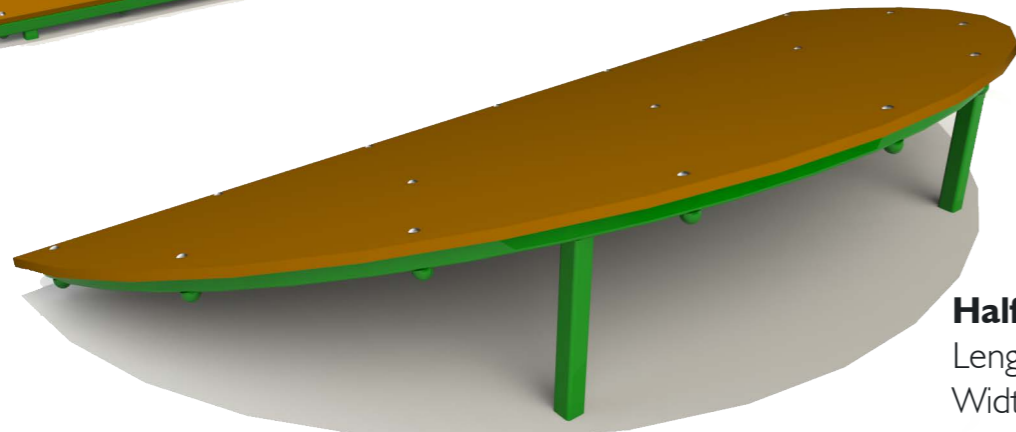

TEENAGE

**PLAYWOOD**  
EXPLORE, PLAY, LEARN  
[www.playwood.co.uk](http://www.playwood.co.uk)

**Bike Bridge**

Length: 3685mm  
 Width: 1215mm  
 Height: 628mm  
 FFH: 628mm

**Half Moon Rising**

Length: 3683mm  
 Width: 2400mm  
 Height: 485mm  
 FFH: 485mm

**Cycle Balance Beam**

Length: 4222mm  
 Width: 400mm  
 Height: 300mm  
 FFH: 300mm

**Ramp Junction**

Length: 3468mm  
 Width: 3468mm  
 Height: 597mm  
 FFH: 597mm

Bespoke options available, more details and prices are available upon request