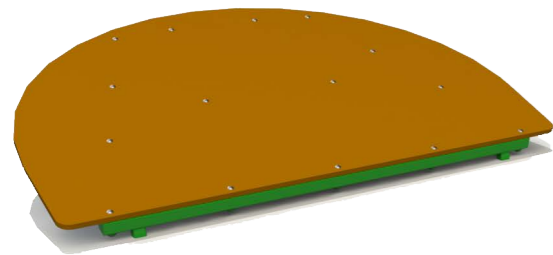

TEENAGE

**PLAYWOOD**  
EXPLORE, PLAY, LEARN  
[www.playwood.co.uk](http://www.playwood.co.uk)

**Bike Bridge**

Length: 3685mm  
 Width: 1215mm  
 Height: 628mm  
 FFH: 628mm

**Half Moon Rising**

Length: 3683mm  
 Width: 2400mm  
 Height: 485mm  
 FFH: 485mm

**Cycle Balance Beam**

Length: 4222mm  
 Width: 400mm  
 Height: 300mm  
 FFH: 300mm

**Ramp Junction**

Length: 3468mm  
 Width: 3468mm  
 Height: 597mm  
 FFH: 597mm

Bespoke options available, more details and prices are available upon request

**Miniature Slalom**

Diameter: 150mm  
 Height: 400mm  
 FFH: 400mm

**Ramp Run (Set of 3)**

Measurements Per Ramp  
 Length: 2387mm  
 Width: 400mm  
 Height: 299mm  
 FFH: 299mm

**Maze Slalom**

Length: 4050mm  
 Width: 2650mm  
 Height: 1000mm