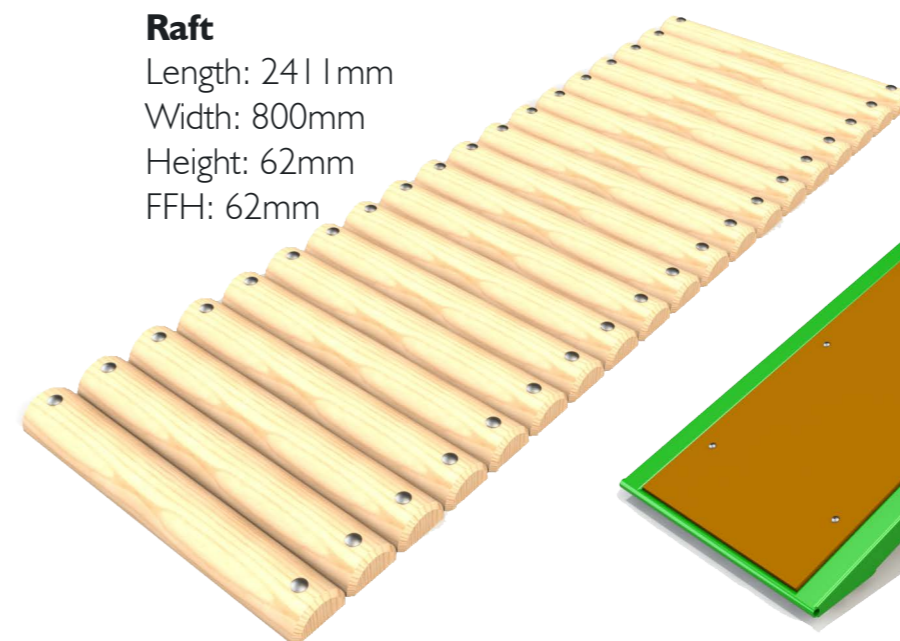

Raft

Length: 2411mm
Width: 800mm
Height: 62mm
FFH: 62mm