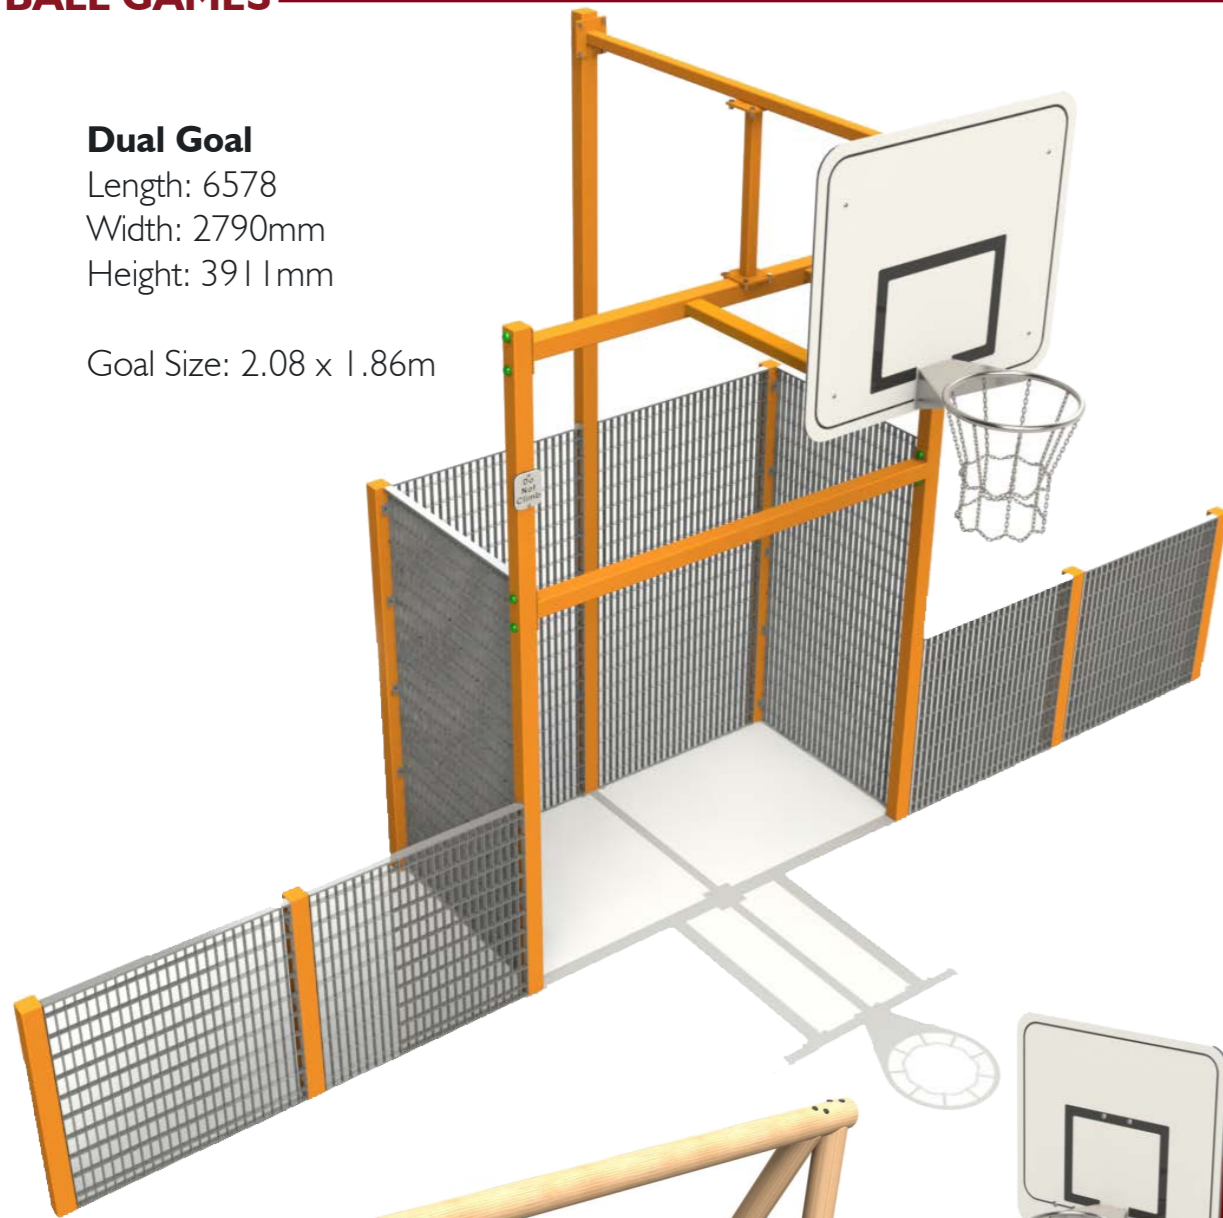

### 5 - A - Side Court

Length: 25484mm  
Width: 20590mm  
Height: 2810mm

Pitch Size: 23.36 x 17.54m  
Goal Size: 2.44 x 1.22m

### Timber MUGA With Side Goals

Length: 39766mm  
Width: 20200mm  
Height: 3510mm

Pitch Size: 37.42 x 17.94m  
Goal Size: 2.44 x 1.22m  
5 A-Side Goal Size: 1.7 x 0.86m

Bespoke options available, more details and prices are available upon request

### Dual Goal

Length: 6578  
Width: 2790mm  
Height: 3911mm

Goal Size: 2.08 x 1.86m

### Teen Tower

Length: 2943mm  
Width: 2245mm  
Height: 3174mm