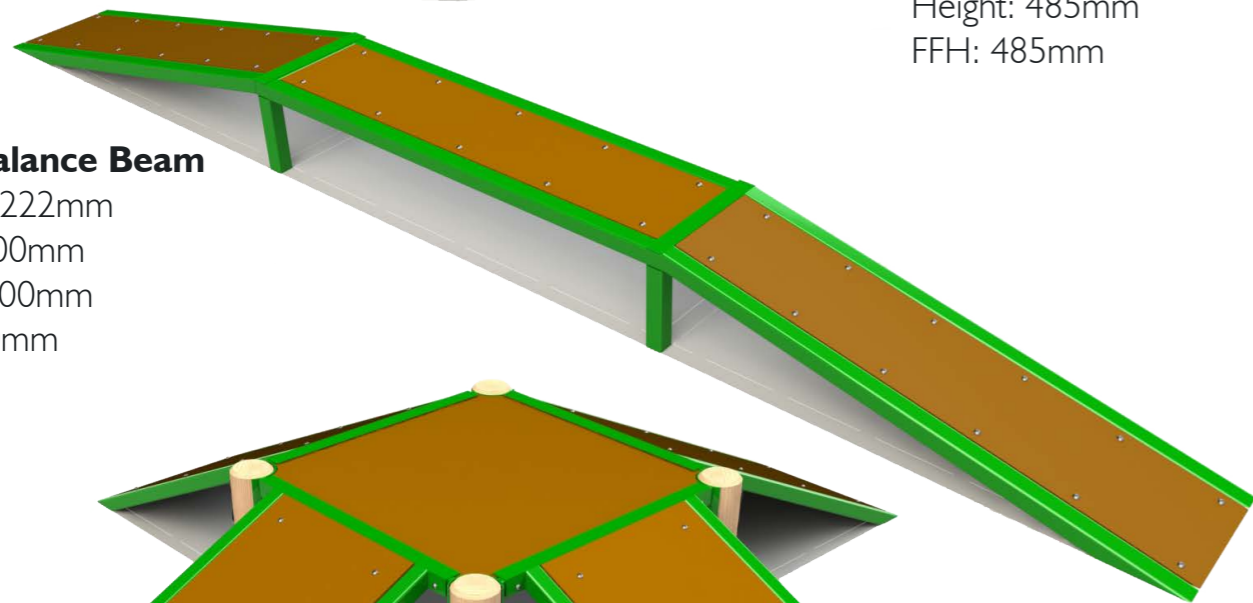

TEENAGE

**PLAYWOOD**  
EXPLORE, PLAY, LEARN  
[www.playwood.co.uk](http://www.playwood.co.uk)

**Bike Bridge**

Length: 3685mm  
 Width: 1215mm  
 Height: 628mm  
 FFH: 628mm

**Half Moon Rising**

Length: 3683mm  
 Width: 2400mm  
 Height: 485mm  
 FFH: 485mm

**Cycle Balance Beam**

Length: 4222mm  
 Width: 400mm  
 Height: 300mm  
 FFH: 300mm

**Ramp Junction**

Length: 3468mm  
 Width: 3468mm  
 Height: 597mm  
 FFH: 597mm

Bespoke options available, more details and prices are available upon request

**Miniature Slalom**

Diameter: 150mm  
 Height: 400mm  
 FFH: 400mm

**Ramp Run (Set of 3)**

Measurements Per Ramp  
 Length: 2387mm  
 Width: 400mm  
 Height: 299mm  
 FFH: 299mm

**Maze Slalom**

Length: 4050mm  
 Width: 2650mm  
 Height: 1000mm

### 5 - A - Side Court

Length: 25484mm  
Width: 20590mm  
Height: 2810mm

Pitch Size: 23.36 x 17.54m  
Goal Size: 2.44 x 1.22m