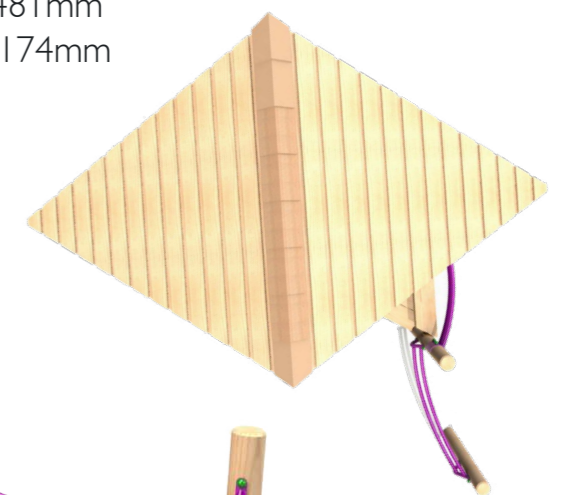

### Teen Tower

Length: 2943mm  
Width: 2245mm  
Height: 3174mm

### Teen Tower with Buddy Bars

Length: 2974mm  
Width: 3481mm  
Height: 3174mm

Bespoke options available, more details and prices are available upon request

The ability to offer unrivalled value for money whilst still ensuring exceptional quality and longevity is key. The Teenage range offers older children space to play, exercise and hangout.