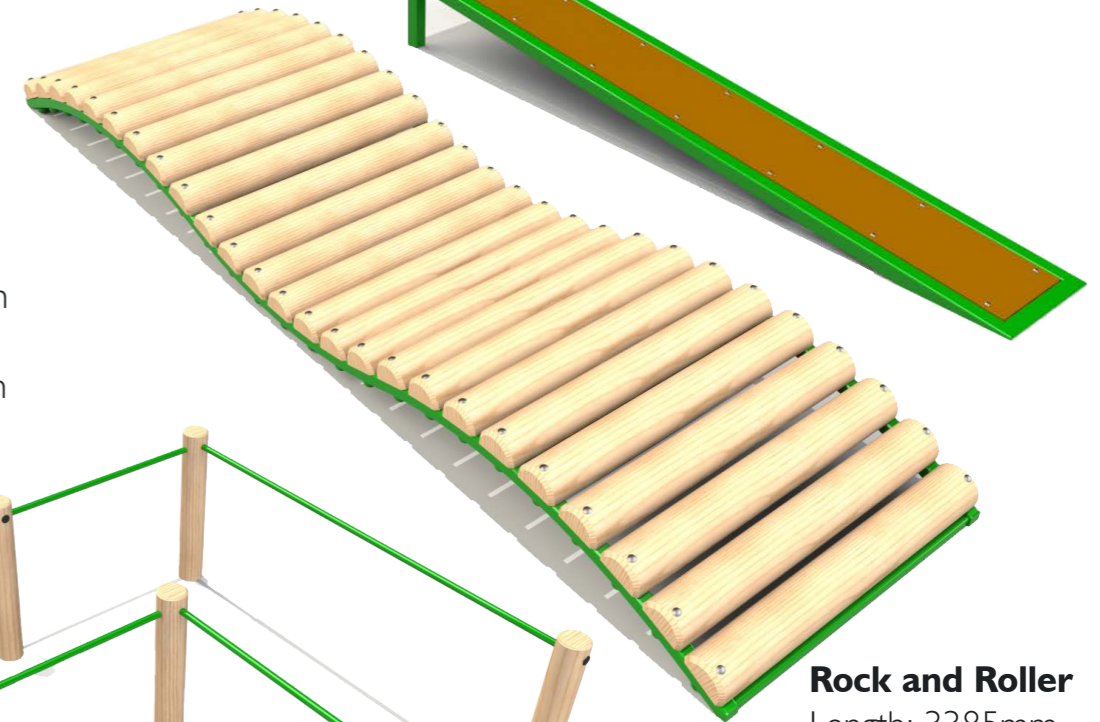

TEENAGE

**PLAYWOOD**  
EXPLORE, PLAY, LEARN  
[www.playwood.co.uk](http://www.playwood.co.uk)

**Bike Bridge**

Length: 3685mm  
 Width: 1215mm  
 Height: 628mm  
 FFH: 628mm

**Half Moon Rising**

Length: 3683mm  
 Width: 2400mm  
 Height: 485mm  
 FFH: 485mm

**Cycle Balance Beam**

Length: 4222mm  
 Width: 400mm  
 Height: 300mm  
 FFH: 300mm

**Ramp Junction**

Length: 3468mm  
 Width: 3468mm  
 Height: 597mm  
 FFH: 597mm

Bespoke options available, more details and prices are available upon request

**Miniature Slalom**

Diameter: 150mm  
 Height: 400mm  
 FFH: 400mm

**Ramp Run (Set of 3)**

Measurements Per Ramp  
 Length: 2387mm  
 Width: 400mm  
 Height: 299mm  
 FFH: 299mm

**Maze Slalom**

Length: 4050mm  
 Width: 2650mm  
 Height: 1000mm