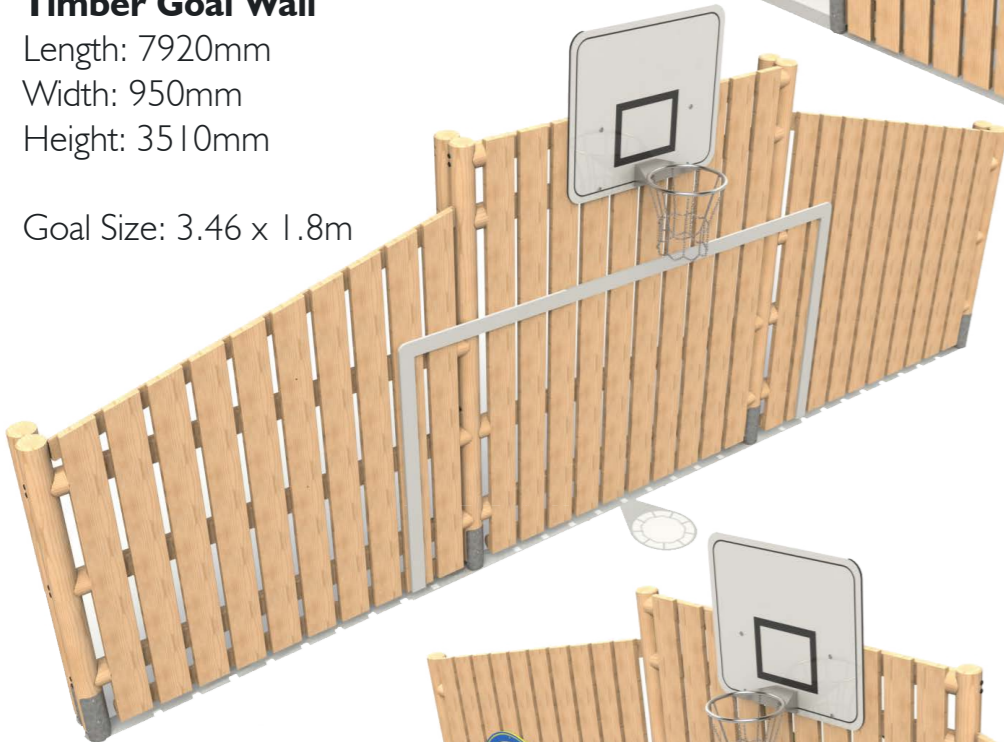

### 5 - A - Side Goal

Length: 10140mm  
Width: 1050mm  
Height: 2810mm

Goal Size: 2.44 x 1.22m

### Timber Goal Wall

Length: 7920mm  
Width: 950mm  
Height: 3510mm

Goal Size: 3.46 x 1.8m