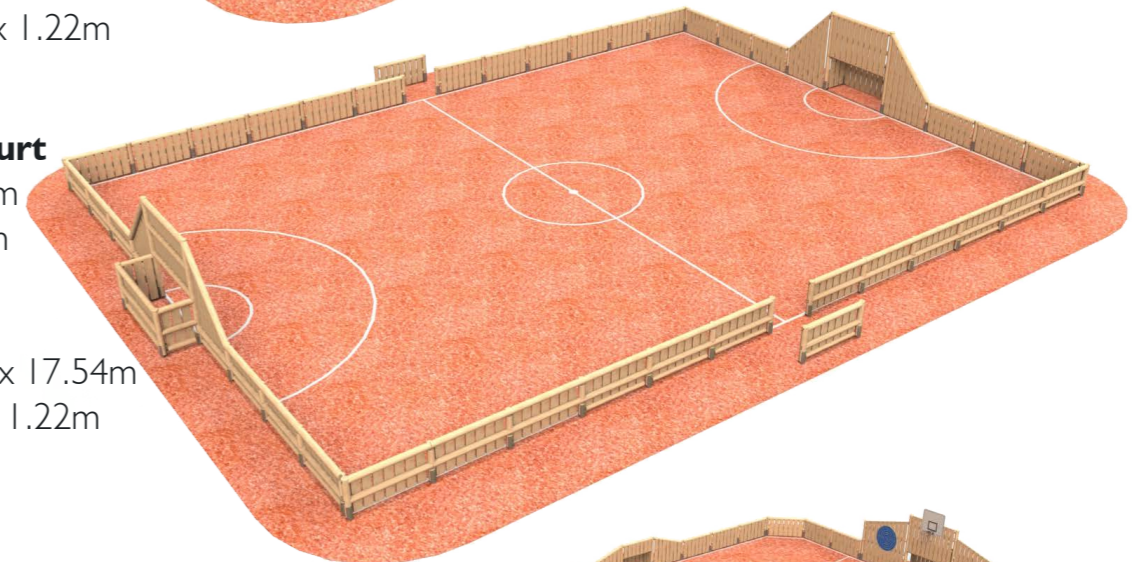

### 18 x 10m Timber MUGA

Length: 18200mm  
Width: 10270mm  
Height: 3510mm

Pitch Size: 15.85 x 7.92m  
Goal Size: 2.44 x 1.22m

### 29 x 18m Timber MUGA

Length: 29400mm  
Width: 18625mm  
Height: 3510mm

Pitch Size: 27.10 x 15.62m  
Goal Size: 2.44 x 1.22m

### 5 - A - Side Court

Length: 25484mm  
Width: 20590mm  
Height: 2810mm

Pitch Size: 23.36 x 17.54m  
Goal Size: 2.44 x 1.22m

### Timber MUGA With Side Goals

Length: 39766mm  
Width: 20200mm  
Height: 3510mm

Pitch Size: 37.42 x 17.94m  
Goal Size: 2.44 x 1.22m  
5 A-Side Goal Size: 1.7 x 0.86m

Bespoke options available, more details and prices are available upon request