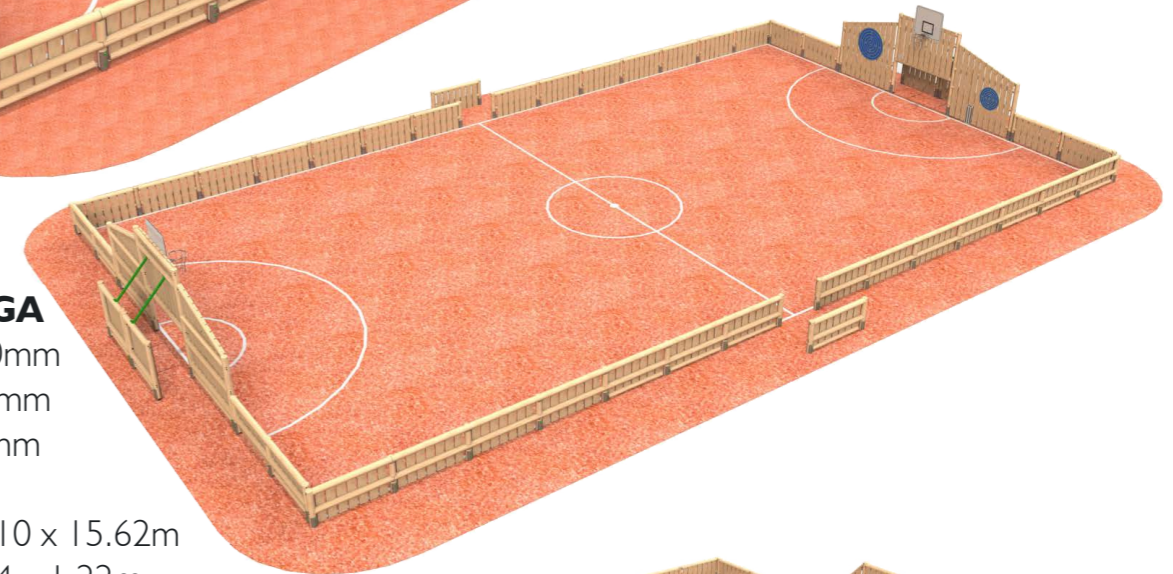

### 18 x 10m Timber MUGA

Length: 18200mm  
Width: 10270mm  
Height: 3510mm

Pitch Size: 15.85 x 7.92m  
Goal Size: 2.44 x 1.22m

### 29 x 18m Timber MUGA

Length: 29400mm  
Width: 18625mm  
Height: 3510mm

Pitch Size: 27.10 x 15.62m  
Goal Size: 2.44 x 1.22m

### 5 - A - Side Court

Length: 25484mm  
Width: 20590mm  
Height: 2810mm

Pitch Size: 23.36 x 17.54m  
Goal Size: 2.44 x 1.22m

### Timber MUGA With Side Goals

Length: 39766mm  
Width: 20200mm  
Height: 3510mm

Pitch Size: 37.42 x 17.94m  
Goal Size: 2.44 x 1.22m  
5 A-Side Goal Size: 1.7 x 0.86m

Bespoke options available, more details and prices are available upon request