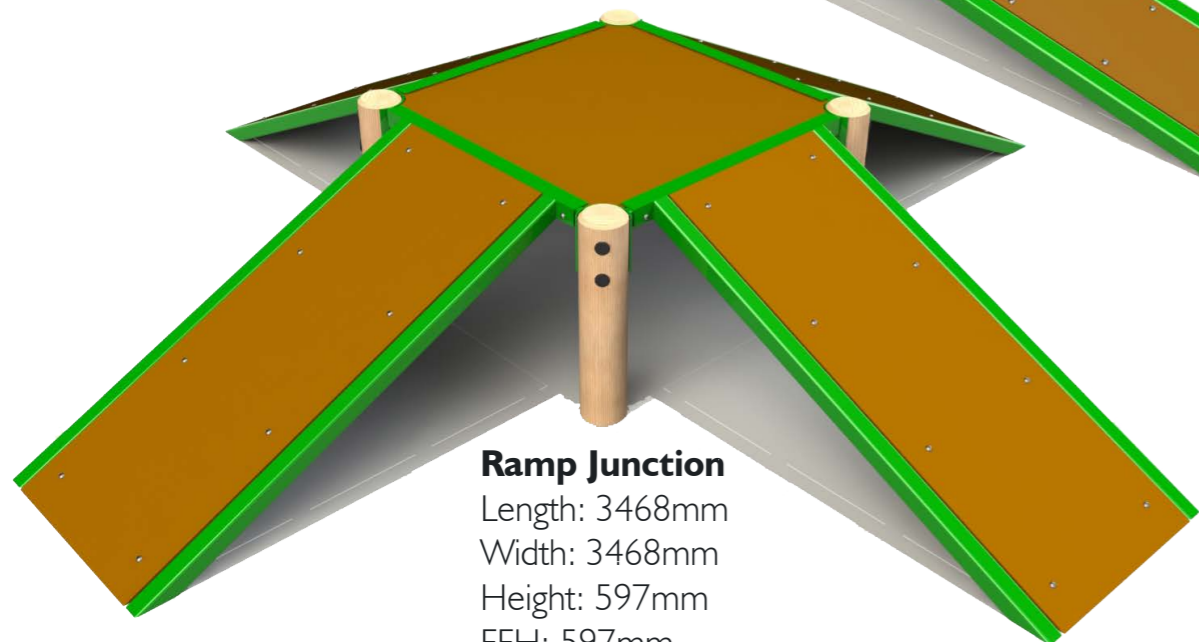

TEENAGE

**PLAYWOOD**  
EXPLORE, PLAY, LEARN  
[www.playwood.co.uk](http://www.playwood.co.uk)

**Bike Bridge**

Length: 3685mm  
 Width: 1215mm  
 Height: 628mm  
 FFH: 628mm

**Half Moon Rising**

Length: 3683mm  
 Width: 2400mm  
 Height: 485mm  
 FFH: 485mm

**Cycle Balance Beam**

Length: 4222mm  
 Width: 400mm  
 Height: 300mm  
 FFH: 300mm

**Ramp Junction**

Length: 3468mm  
 Width: 3468mm  
 Height: 597mm  
 FFH: 597mm

Bespoke options available, more details and prices are available upon request

**Miniature Slalom**

Diameter: 150mm  
 Height: 400mm  
 FFH: 400mm

**Ramp Run (Set of 3)**

Measurements Per Ramp  
 Length: 2387mm  
 Width: 400mm  
 Height: 299mm  
 FFH: 299mm

**Maze Slalom**

Length: 4050mm  
 Width: 2650mm  
 Height: 1000mm