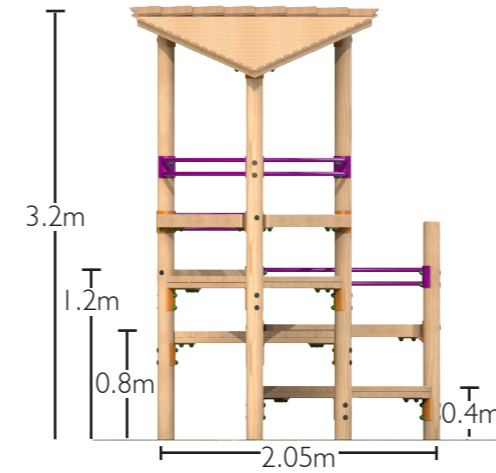

### Dual Goal

Length: 6578  
Width: 2790mm  
Height: 3911mm

Goal Size: 2.08 x 1.86m

### Timber Goal Posts

Length: 4010mm  
Width: 1133mm  
Height: 1905mm

### Basket Ball Net

Length: 1738mm  
Width: 1200mm  
Height: 3945mm

Bespoke options available, more details and prices are available upon request

### Teen Tower

Length: 2943mm  
Width: 2245mm  
Height: 3174mm