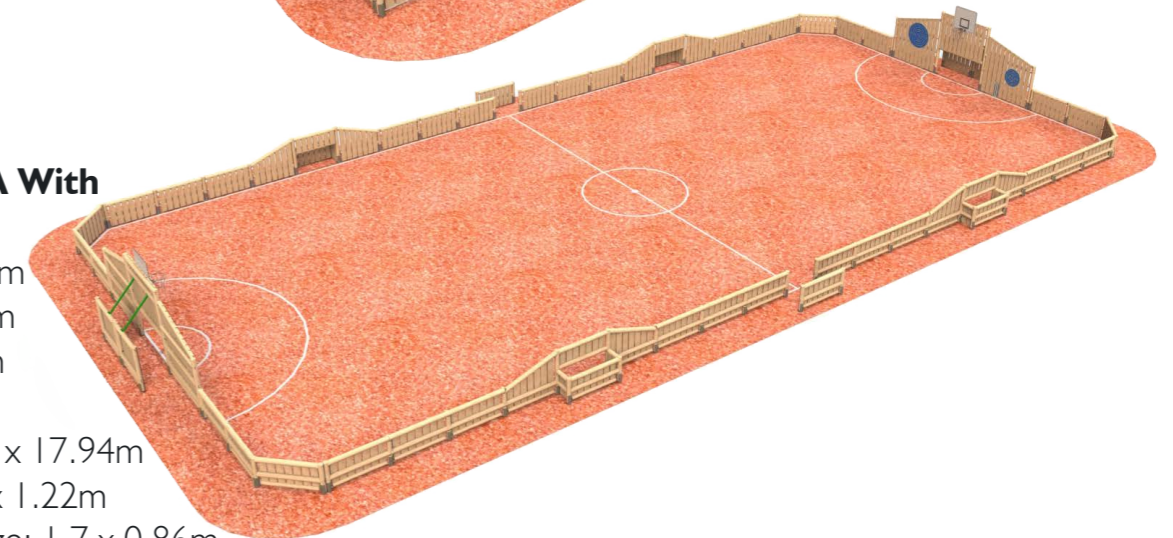

### 29 x 18m Timber MUGA

Length: 29400mm  
Width: 18625mm  
Height: 3510mm

Pitch Size: 27.10 x 15.62m  
Goal Size: 2.44 x 1.22m

### 5 - A - Side Court

Length: 25484mm  
Width: 20590mm  
Height: 2810mm

Pitch Size: 23.36 x 17.54m  
Goal Size: 2.44 x 1.22m

### Timber MUGA With Side Goals

Length: 39766mm  
Width: 20200mm  
Height: 3510mm

Pitch Size: 37.42 x 17.94m  
Goal Size: 2.44 x 1.22m  
5 A-Side Goal Size: 1.7 x 0.86m

Bespoke options available, more details and prices are available upon request