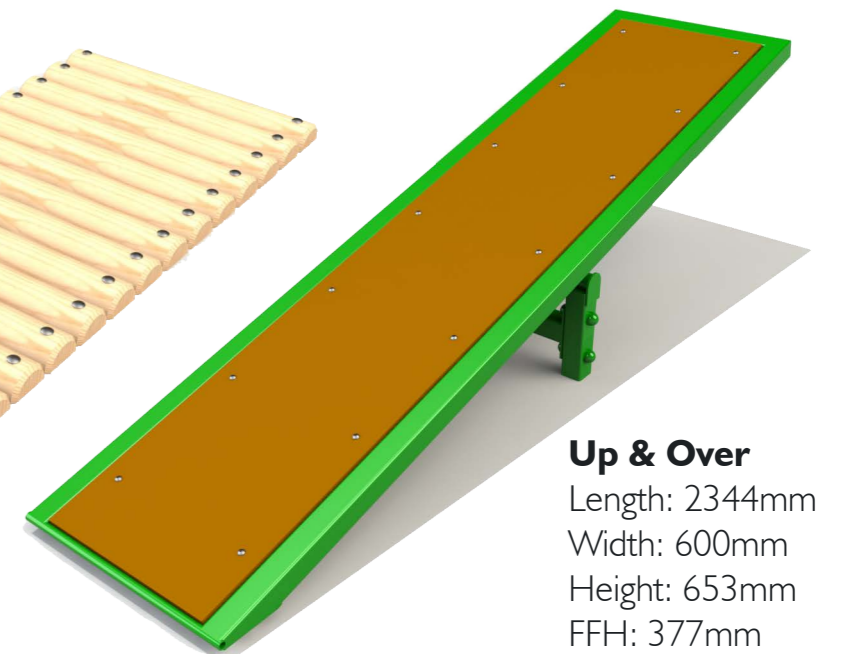

**Cycle Balance Beam**

Length: 4222mm  
 Width: 400mm  
 Height: 300mm  
 FFH: 300mm

**Ramp Junction**

Length: 3468mm  
 Width: 3468mm  
 Height: 597mm  
 FFH: 597mm

Bespoke options available, more details and prices are available upon request

**Miniature Slalom**

Diameter: 150mm  
 Height: 400mm  
 FFH: 400mm

**Ramp Run (Set of 3)**

Measurements Per Ramp  
 Length: 2387mm  
 Width: 400mm  
 Height: 299mm  
 FFH: 299mm

**Maze Slalom**

Length: 4050mm  
 Width: 2650mm  
 Height: 1000mm

**Rock and Roller**

Length: 3385mm  
 Width: 910mm  
 Height: 280mm  
 FFH: 280mm

**Raft**

Length: 2411mm  
 Width: 800mm  
 Height: 62mm  
 FFH: 62mm

**Up & Over**

Length: 2344mm  
 Width: 600mm  
 Height: 653mm  
 FFH: 377mm