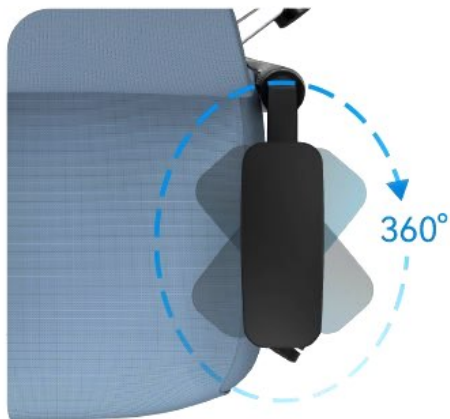

MULTI-DIMENSIONAL DUAL-AXIS ROTATING ARMRESTS

The Innovative Dual-Axis Rotating Armrests Support Multi-Dimensional Adjustments Including Height Adjustability, Swing-Rotation Axis, 360 Degree Rotating Arm Caps, Sliding Arm Caps.

A Breakthrough in the Limitations of Traditional Multi-Dimensional Adjustable Arms Chairs. Magnus Arm Adjustable Arms Precisely Adapt to Your Personal Comfort Requirements To Accommodate Your Ever-Changing Work Environment.