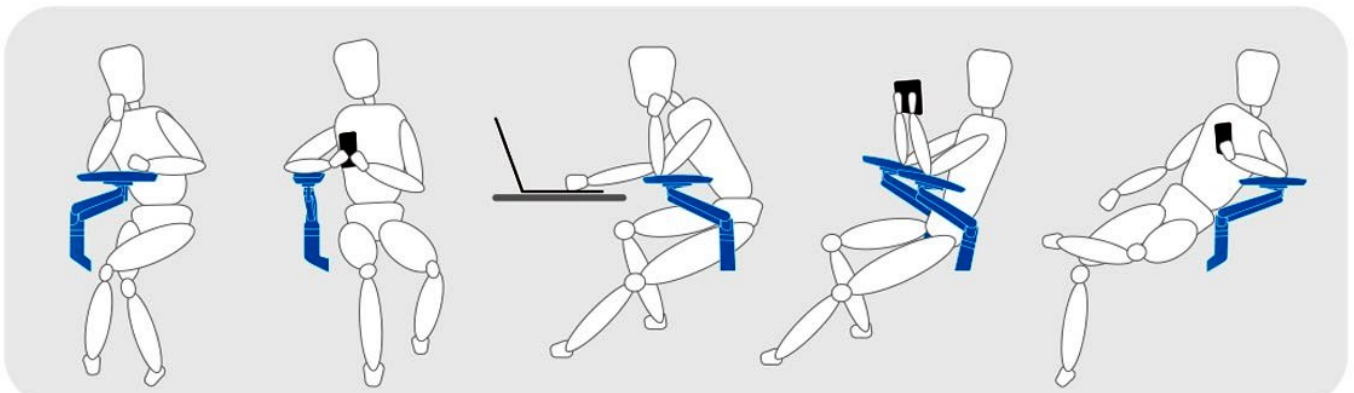

Height Adjustability

90 Degree Swing Rotation

360 Degree Arm Cap Rotation

Sliding Arm Caps

CONTROL MECHANISM TYPES

ENHANCED

STANDARD

	ENHANCED	STANDARD
MODEL	DONATI	ZHONGTAI
LOCKING POSITIONS	4	4
SYNCHRO TILT	YES	YES
TILT TENSION	AUTO (Based on User Weight)	AUTO (Based on User Weight)
SEAT SLIDER	YES	YES
TPE QUICK ELASTIC ADJUSTMENT	YES	NO
PNEUMATIC CYLINDER	CLASS 4	CLASS 4
WEIGHT CAPACITY	115 Kgs.	115 Kgs.