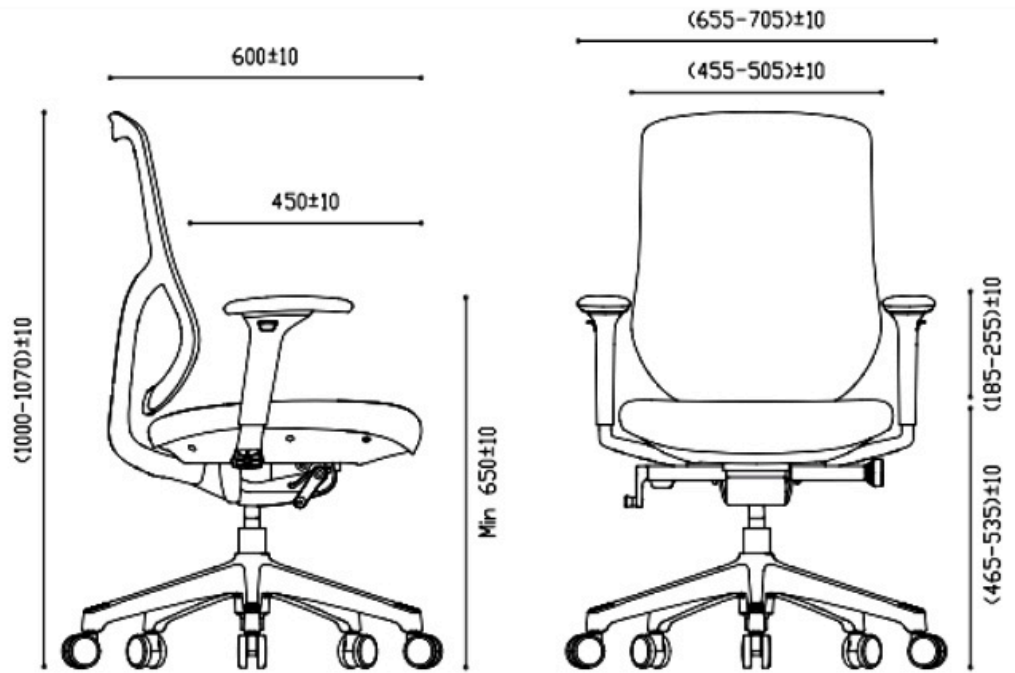

chic ●

Shipping (Mid-Back)

20 Foot Standard 162 Chairs
40 Foot Standard 342 Chairs
40 Foot HQ 399 Chairs

Carton Dimensions

28.75" x 15" x 24.75"

Shipping (High-Back)

20 Foot Standard 148 Chairs
40 Foot Standard 300 Chairs
40 Foot HQ 336 Chairs