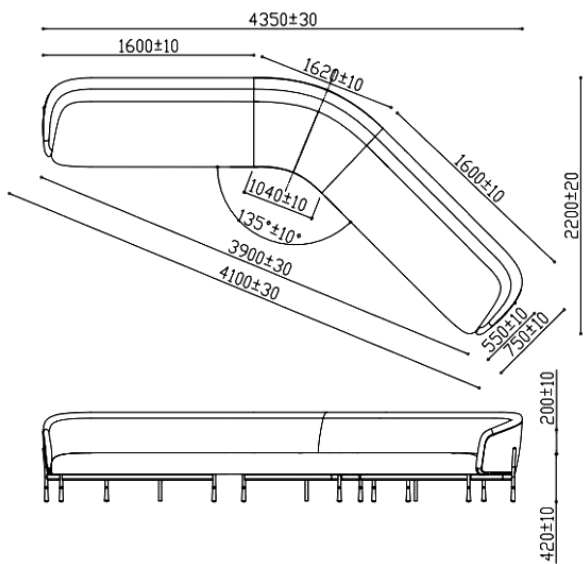

1-SEAT SHIPPING	
20 Foot	56
40 Foot Standard	116
40 Foot High Cube	136

2-SEAT SOFA SHIPPING	
20 Foot	32
40 Foot Standard	68
40 Foot High Cube	80

3-SEAT SOFA SHIPPING	
20 Foot	23
40 Foot Standard	48
40 Foot High Cube	56

CORNER SOFA SHIPPING	
20 Foot	8
40 Foot Standard	18
40 Foot High Cube	21

www.axessoem.com

4641 Stag Thicket Ln.
Brunswick, Ohio 44212 (USA)
general@axess-int.com