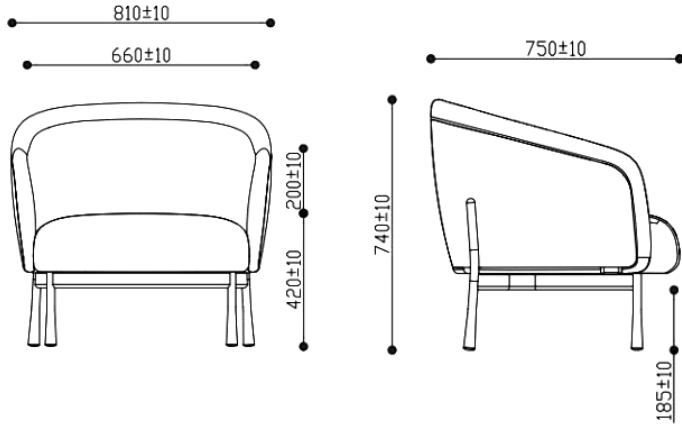

1-SEAT SHIPPING	
20 Foot	56
40 Foot Standard	116
40 Foot High Cube	136

2-SEAT SOFA SHIPPING	
20 Foot	32
40 Foot Standard	68
40 Foot High Cube	80

3-SEAT SOFA SHIPPING	
20 Foot	23
40 Foot Standard	48
40 Foot High Cube	56

CORNER SOFA SHIPPING	
20 Foot	8
40 Foot Standard	18
40 Foot High Cube	21

www.axessoem.com

4641 Stag Thicket Ln.
Brunswick, Ohio 44212 (USA)
general@axess-int.com