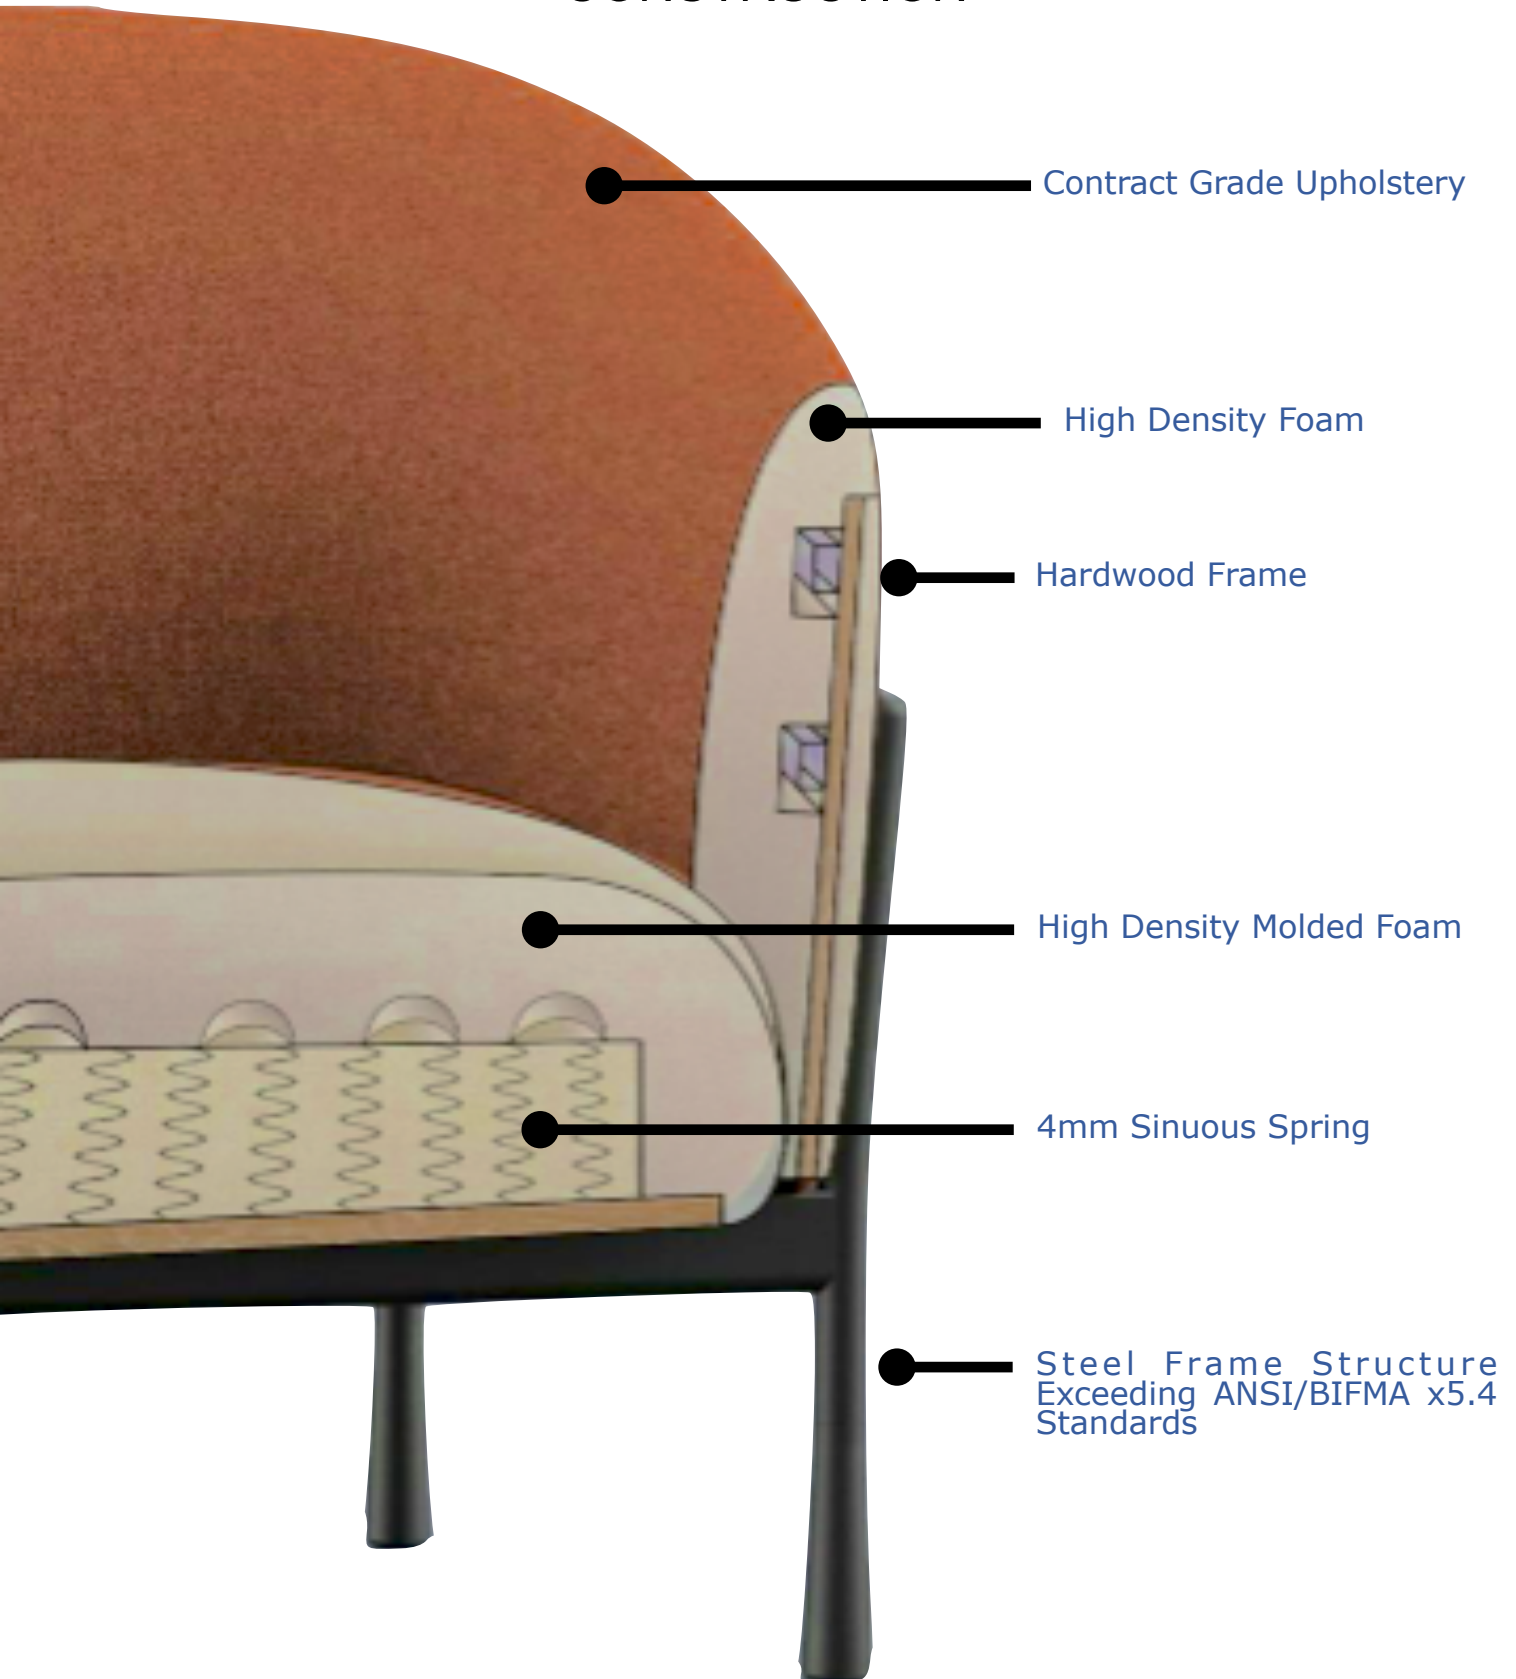

cttic
METAL

CHIC Metal Lounge series boasts its clean appearance and friendly curves. Bringing a modern yet warm element of aesthetics into your workplace. CHIC Metal Inspiration is nature and natural objects. Its design and construction is intended to provide user comfort in the social & lounging areas.

CHIC Metal neutral colors enhances it's curves while providing a warm and relaxing atmosphere.

CHIC
METAL

CHIC Metal Lounge design combines modernity and elegance. It's backrest is designed with no complex splicing highlighting it's smooth yet graceful transition of the backrest and the arms

CONSTRUCTION

**WHAT'S
YOUR
FLAVOR
FAVE?**

FC3501 Beige

FC3502 Blue

FC3503 Green

FC3504 Pink

FC3505 Grey

FC3506 Pumpkin

1-SEAT SHIPPING	
20 Foot	56
40 Foot Standard	116
40 Foot High Cube	136

2-SEAT SOFA SHIPPING	
20 Foot	32
40 Foot Standard	68
40 Foot High Cube	80

3-SEAT SOFA SHIPPING	
20 Foot	23
40 Foot Standard	48
40 Foot High Cube	56