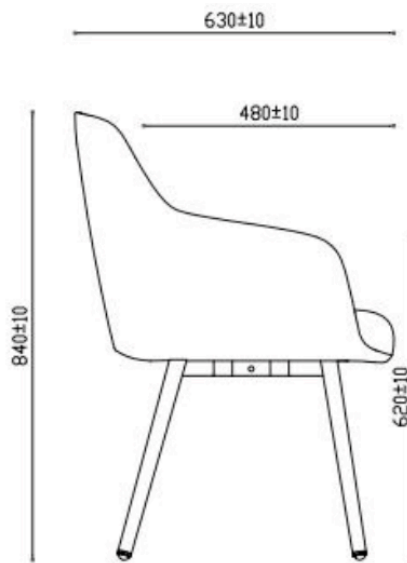

Juggle

4-Leg (Visitor / Dining)

Sled Base (Visitor / Conference)

Task Chair Base

Juggle

WHAT'S
YOUR
FLAVOR
FAVE?

FC3501 Beige

FC3502 Blue

FC3503 Green

FC3504 Pink

FC3505 Grey

FC3506 Pumpkin

Juggle

SHIPPING	
20 Foot	119
40 Foot Standard	239
40 Foot High Cube	293

SHIPPING	
20 Foot	119
40 Foot Standard	239
40 Foot High Cube	293

SHIPPING	
20 Foot	96
40 Foot Standard	204
40 Foot High Cube	255