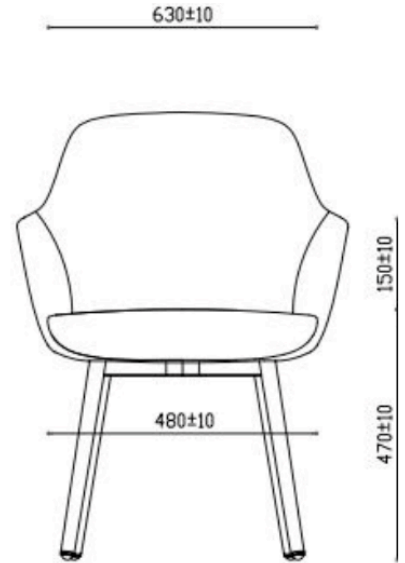

FC3503 Green

FC3504 Pink

FC3505 Grey

FC3506 Pumpkin

Juggle

SHIPPING	
20 Foot	119
40 Foot Standard	239
40 Foot High Cube	293

SHIPPING	
20 Foot	119
40 Foot Standard	239
40 Foot High Cube	293

SHIPPING	
20 Foot	96
40 Foot Standard	204
40 Foot High Cube	255