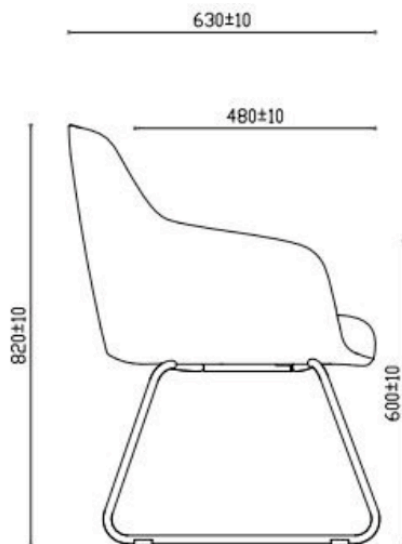

Juggle

4-Leg (Visitor / Dining)

Sled Base (Visitor / Conference)

Task Chair Base

Juggle

WHAT'S
YOUR
FLAVOR
FAVE?

FC3501 Beige

FC3502 Blue

FC3503 Green

FC3504 Pink

FC3505 Grey

FC3506 Pumpkin

Juggle

SHIPPING	
20 Foot	119
40 Foot Standard	239
40 Foot High Cube	293

SHIPPING	
20 Foot	119
40 Foot Standard	239
40 Foot High Cube	293

SHIPPING	
20 Foot	96
40 Foot Standard	204
40 Foot High Cube	255