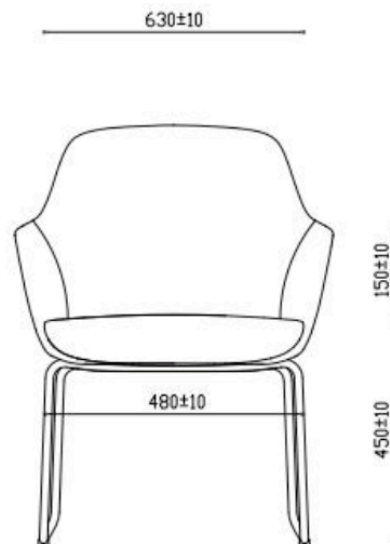

Juggle

4-Leg (Visitor / Dining)

Sled Base (Visitor / Conference)

Task Chair Base

Juggle

WHAT'S
YOUR
FLAVOR
FAVE?

FC3501 Beige

FC3502 Blue

FC3503 Green

FC3504 Pink

FC3505 Grey

FC3506 Pumpkin

Juggle

SHIPPING	
20 Foot	119
40 Foot Standard	239
40 Foot High Cube	293

SHIPPING	
20 Foot	119
40 Foot Standard	239
40 Foot High Cube	293

SHIPPING	
20 Foot	96
40 Foot Standard	204
40 Foot High Cube	255