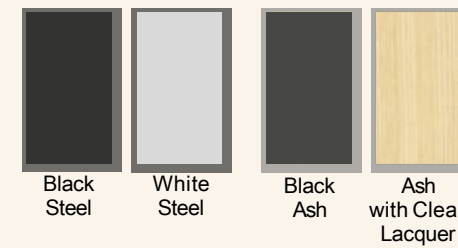

Code. AKN-705U3

DESIGN STATEMENT

Seating Finishes

A COLLECTION FOR THE HOME OFFICE

FAMIGLIA LEG FINISHES

97% WOOL FABRICS

KIN PLASTICS + BASE COLOURS

PLEASE NOTE THAT BASE AND SHELL COLOURS WILL ALWAYS MATCH