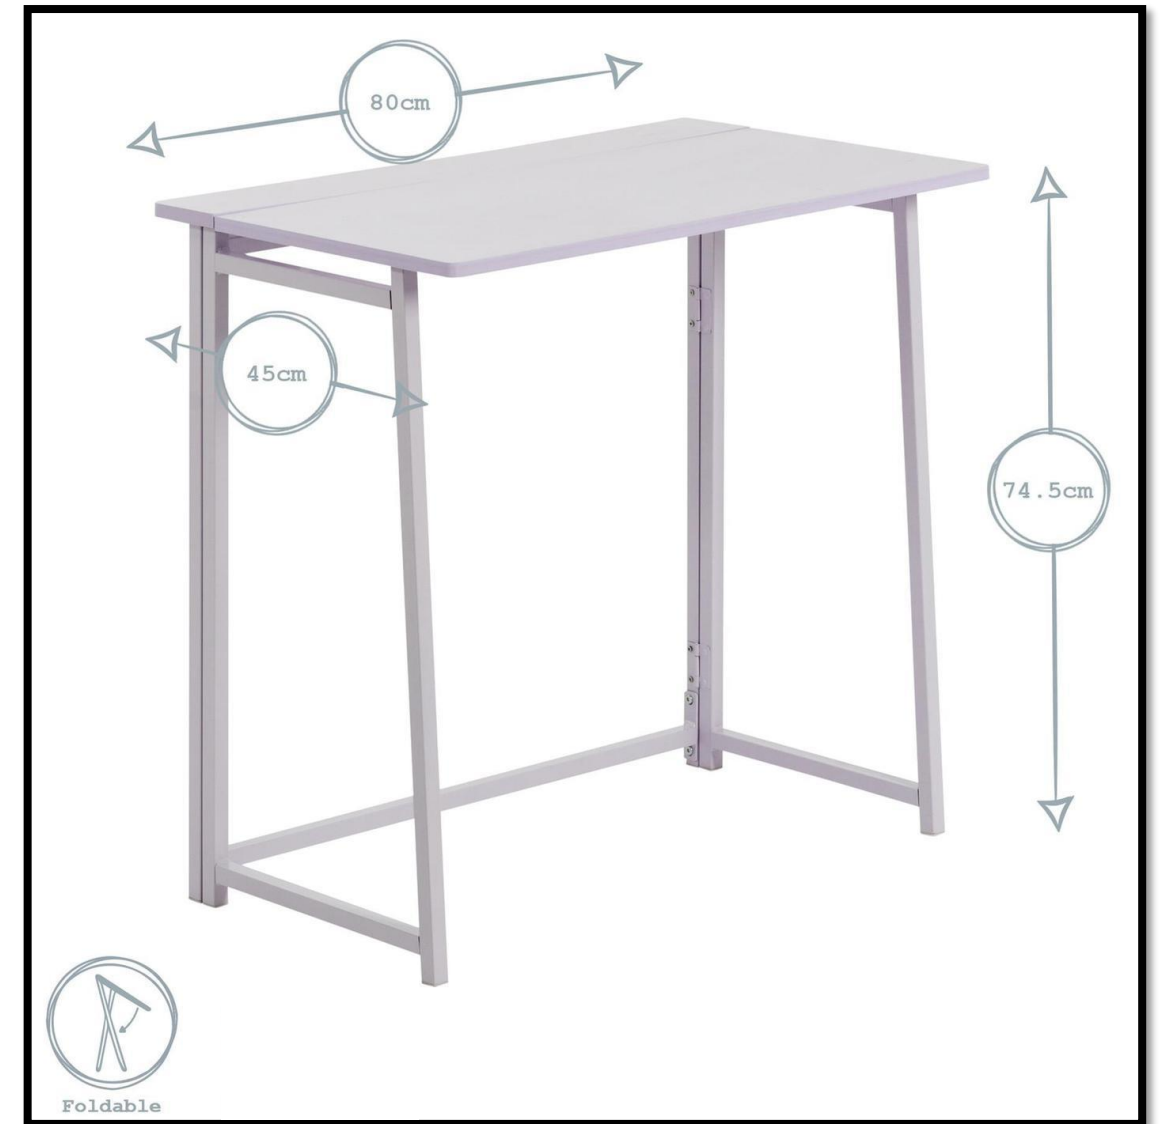

FOLDING DESK