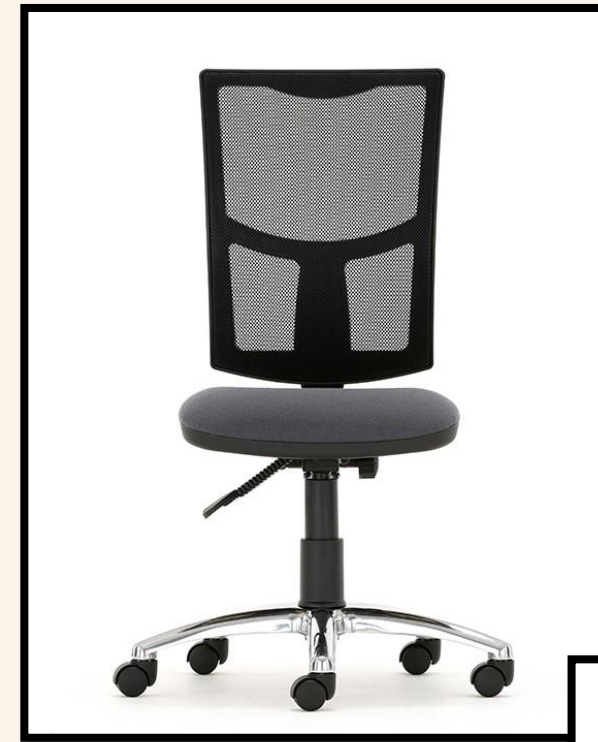

Pluto Mesh

A COLLECTION FOR THE HOME OFFICE

PLUTO MESH

Movement. Automatic tilt tension with height adjust
Back. Mesh with lumbar adjustment
Seat. Seat slide adjustment

Code. APM-505

Plastic Colour.

●
Black