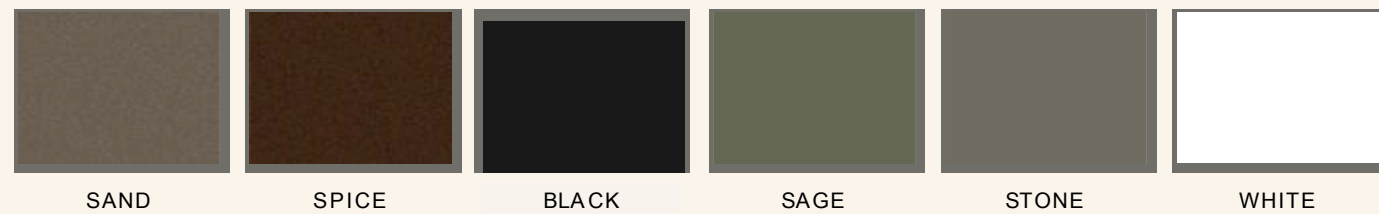

AT HOME COLLECTION

Our finish Options

Our Arena at Home finishes have been selected by stylists to bring you a contemporary colour palette that is both modern and timeless.

MFC FINISHES

STEEL POWDER COAT FINISHES