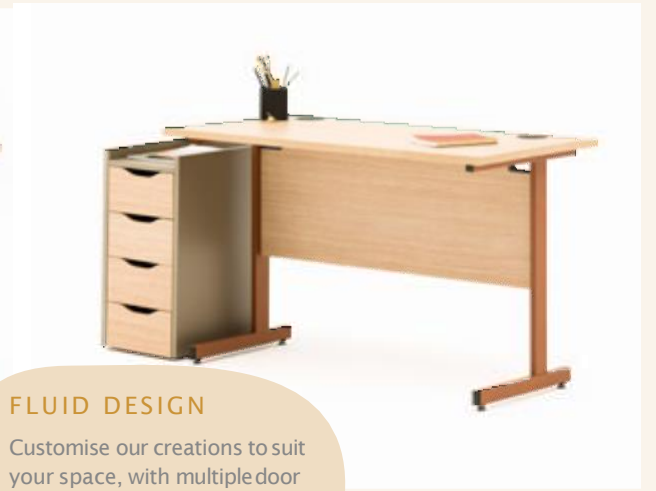

FLUID DESIGN

Customise our creations to suit your space, with multiple door and drawer options available —the choice is yours!

finishes

MFC finishes —Maple / Oak / Walnut / White / Clay
Steel Powder coat finishes —Sand / Spice / Black / Sage / Stone / White