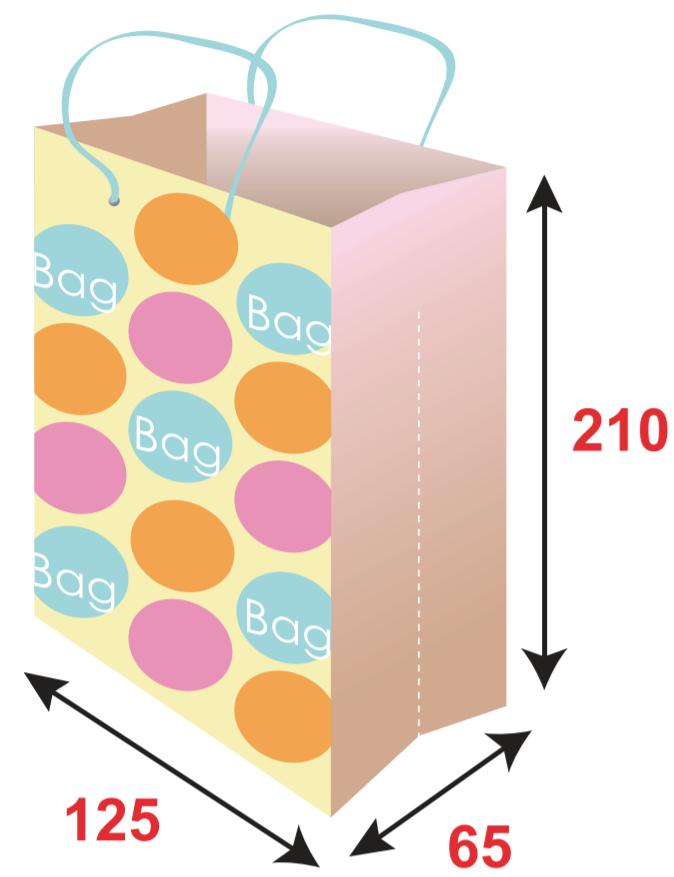

Paper Bag Template - Size A (125x210x65mm)

Size A