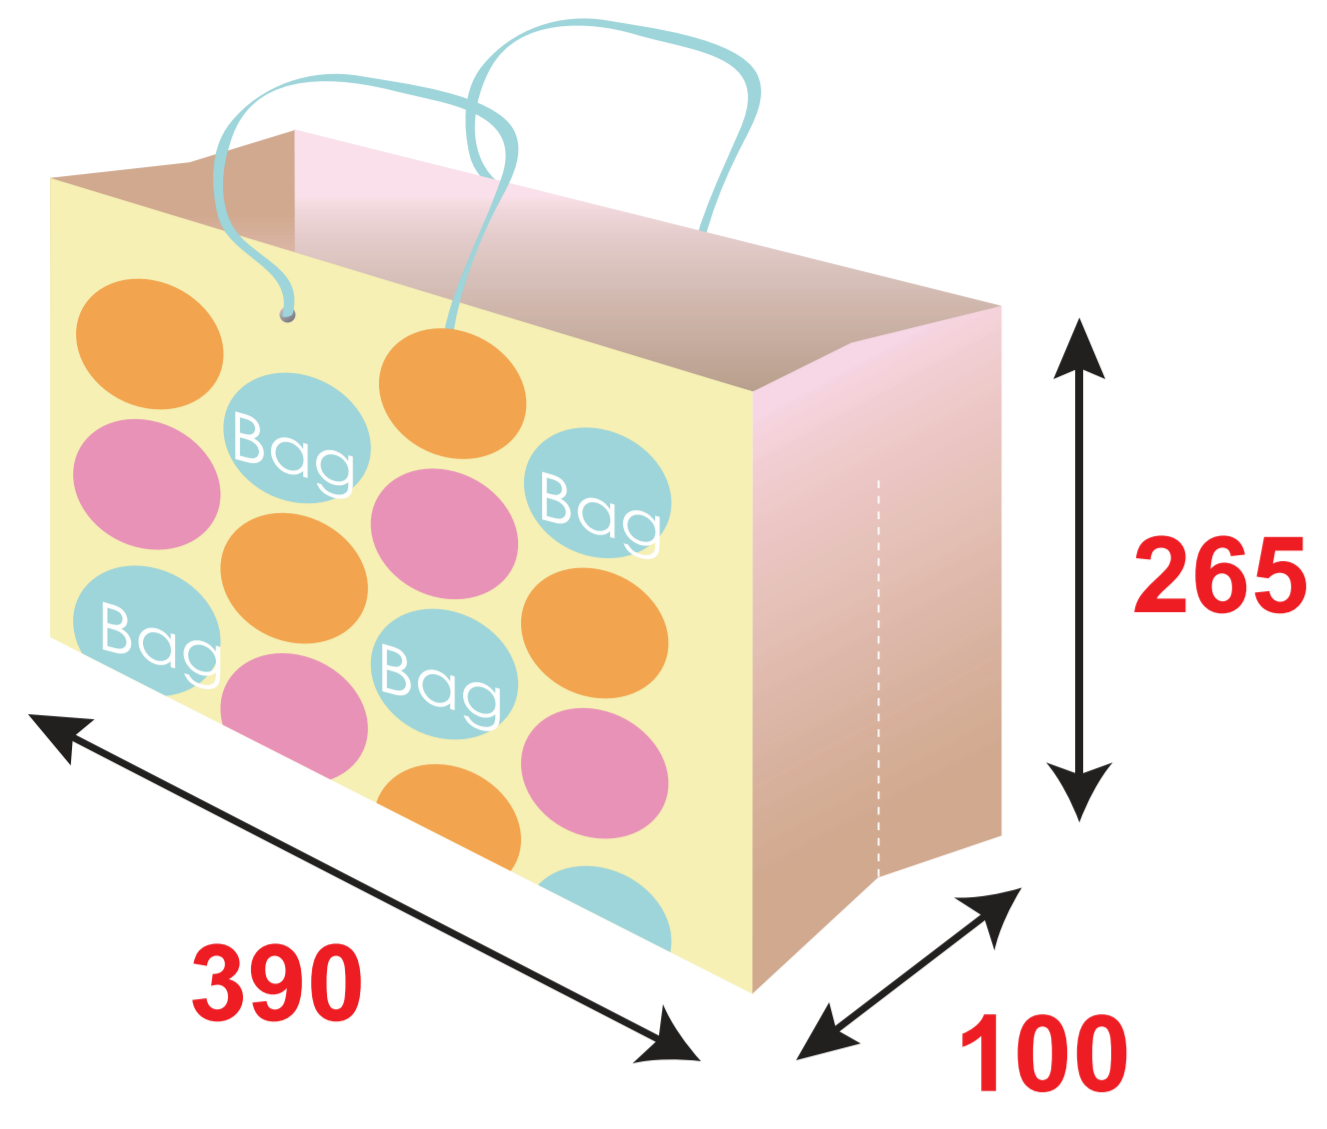

Paper Bag Template - Size M (390x265x100mm)

Size M