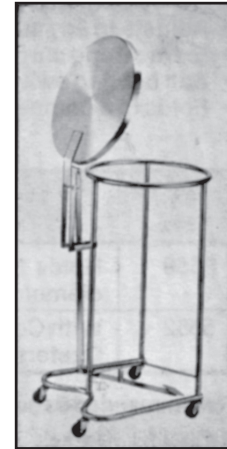

5573
Ships UPS

NEW! - 5573R with Red Cover ..... Add **$9.99**