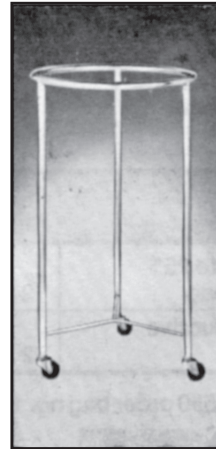

ROUND HAMPER STANDS WITH COVERS

- Chrome plated, welded tubular steel frame.
- Heavy-duty 2" swivel casters
- Heavy-duty chrome cover that closes automatically.
- Spring-loaded foot pedal for easy "hands free" opening and closing.

Cat. No.	Description	Std. Pkg.	Wgt. Lbs.	1-5	Price/Each	6+
5571	18" Round Hamper without Cover, 35"H	1	11	\$129.95	\$119.95	
5572	25" Round Hamper without Cover, 36"H	1	24	\$169.95	\$149.00	
5573	18" Round Hamper with Cover, 35"H	1	13	\$239.00	\$219.00	

5571/72
Ships UPS

5573
Ships UPS

NEW! - 5573R with Red Cover Add **\$9.99**

STEEL TUBULAR HAMPERS

- The Ideal System for Linens or Waste Disposal.
- Heavy Duty Steel Frame is Chrome Plated for a Clean, Professional Look.
- Available with Hands-Free Foot Pedal
- Holds 25" Diameter Hamper Bags
- Fits Standard Disposable Ply Bags (35-40 Gal.)
- Durable, High Impact Plastic Lids Included.
- Rolls Easily with 4" Casters (Foot Pedal Models Include 2 Locking Casters)

21½"x23"x37" high. **10682** **\$189.99**

DOUBLE STEEL TUBULAR HAMPER WITH FOOT PEDAL

39"x23"x37" high. **10684** **\$282.99**

TRIPLE STEEL TUBULAR HAMPER WITH FOOT PEDAL

56½"x23"x37" high. **10686** **\$379.99**