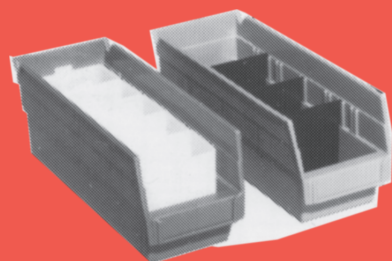

# SHELF BINS

Economy bins for 12", 18" and 24" deep shelving or automated storage and retrieval units.

**NEW!** White, Green

Select color: Red, Yellow, Blue  
Order Carton Quantity Only

## FEATURES

- Molded of durable poly-propylene for years of service.
- Special built-in hanglock allows easy access to the entire bin.
- Wide label holder molded in.
- Available in red, yellow and blue.

Stock No.	Outside Dimen. In.		Inside Dimen. In.			Carton Qty.	Price Ea.
	W	H.	W.	H.	L.		
30-110	2 <sup>5</sup> / <sub>8</sub>	4	1 <sup>1</sup> / <sub>8</sub>	1 <sup>1</sup> / <sub>2</sub>	4	48	\$1.71
30-120	4 <sup>1</sup> / <sub>8</sub>	4	1 <sup>1</sup> / <sub>8</sub>	2 <sup>7</sup> / <sub>8</sub>	4	48	1.88
30-124	4	4	2 <sup>3</sup> / <sub>8</sub>	3	4	12	5.04
30-128	4 <sup>1</sup> / <sub>8</sub>	4	18	2 <sup>7</sup> / <sub>8</sub>	4	24	2.56
30-130	6 <sup>5</sup> / <sub>8</sub>	4	1 <sup>1</sup> / <sub>8</sub>	5 <sup>1</sup> / <sub>2</sub>	4	24	2.94
30-138	6 <sup>5</sup> / <sub>8</sub>	4	18	5 <sup>1</sup> / <sub>2</sub>	4	12	3.62
30-150	8 <sup>1</sup> / <sub>4</sub>	4	1 <sup>1</sup> / <sub>8</sub>	7 <sup>3</sup> / <sub>4</sub>	4	12	3.17
30-158	8 <sup>1</sup> / <sub>4</sub>	4	18	7 <sup>3</sup> / <sub>4</sub>	4	12	4.98
30-164	6 <sup>5</sup> / <sub>8</sub>	4	24	5 <sup>1</sup> / <sub>2</sub>	4	6	6.65
30-170	11 <sup>1</sup> / <sub>8</sub>	4	1 <sup>1</sup> / <sub>8</sub>	10	4	12	4.77
30-174	11 <sup>1</sup> / <sub>8</sub>	4	2 <sup>3</sup> / <sub>8</sub>	10	4	6	10.79
30-178	11 <sup>1</sup> / <sub>8</sub>	4	18	10	4	12	7.88
30-184	8 <sup>1</sup> / <sub>4</sub>	4	24	7 <sup>3</sup> / <sub>4</sub>	4	6	8.79

### FEATURES:

- Molded of heavy duty filled copolymer
- Water, oil and grease-proof
- One cross-wise divider included per bin
- Colors: Clear, Blue, Red, Yellow, Green
- Stackable

Order Carton Qty. Only **30-348**