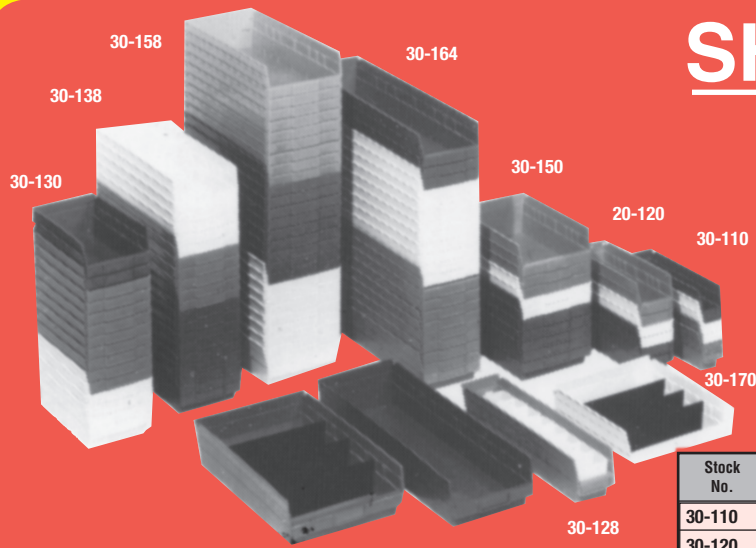

# SHELF BINS

Economy bins for 12", 18" and 24" deep shelving or automated storage and retrieval units.

**NEW!** White, Green

Select color: Red, Yellow, Blue  
Order Carton Quantity Only

## FEATURES

- Molded of durable poly-propylene for years of service.
- Special built-in hanglock allows easy access to the entire bin.
- Wide label holder molded in.
- Available in red, yellow and blue.

Stock No.	Outside Dimen. In.		Inside Dimen. In.			Carton Qty.	Price Ea.
	W	H.	W.	H.	L.		
30-110	2 <sup>5</sup> / <sub>8</sub>	4	1 <sup>1</sup> / <sub>8</sub>	1 <sup>1</sup> / <sub>2</sub>	4	48	\$1.71
30-120	4 <sup>1</sup> / <sub>8</sub>	4	1 <sup>1</sup> / <sub>8</sub>	2 <sup>7</sup> / <sub>8</sub>	4	48	1.88
30-124	4	4	2 <sup>3</sup> / <sub>8</sub>	3	4	12	5.04
30-128	4 <sup>1</sup> / <sub>8</sub>	4	18	2 <sup>7</sup> / <sub>8</sub>	4	24	2.56
30-130	6 <sup>5</sup> / <sub>8</sub>	4	1 <sup>1</sup> / <sub>8</sub>	5 <sup>1</sup> / <sub>2</sub>	4	24	2.94
30-138	6 <sup>5</sup> / <sub>8</sub>	4	18	5 <sup>1</sup> / <sub>2</sub>	4	12	3.62
30-150	8 <sup>1</sup> / <sub>4</sub>	4	1 <sup>1</sup> / <sub>8</sub>	7 <sup>3</sup> / <sub>4</sub>	4	12	3.17
30-158	8 <sup>1</sup> / <sub>4</sub>	4	18	7 <sup>3</sup> / <sub>4</sub>	4	12	4.98
30-164	6 <sup>5</sup> / <sub>8</sub>	4	24	5 <sup>1</sup> / <sub>2</sub>	4	6	6.65
30-170	11 <sup>1</sup> / <sub>8</sub>	4	1 <sup>1</sup> / <sub>8</sub>	10	4	12	4.77
30-174	11 <sup>1</sup> / <sub>8</sub>	4	2 <sup>3</sup> / <sub>8</sub>	10	4	6	10.79
30-178	11 <sup>1</sup> / <sub>8</sub>	4	18	10	4	12	7.88
30-184	8 <sup>1</sup> / <sub>4</sub>	4	24	7 <sup>3</sup> / <sub>4</sub>	4	6	8.79

### FEATURES:

- Molded of heavy duty filled copolymer
- Water, oil and grease-proof
- One cross-wise divider included per bin
- Colors: Clear, Blue, Red, Yellow, Green
- Stackable

Order Carton Qty. Only **30-348**