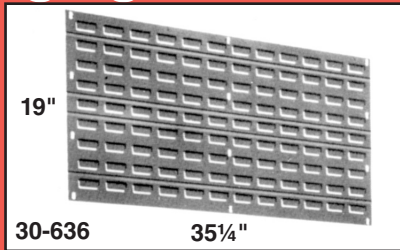

EDGECO Polypropylene Storage Bins

Specify Color: Yellow, Blue, Red, Stone, Clear
(One Color / Carton)

No Broken Cartons please

New! Now Available Hanging Panels

The louvered panel acts as a universal hanging surface for EGCOBins and allows unlimited relocations of all bin sizes. Just rearrange the bins as desired. These panels can be mounted on walls, benches, carts, or inside cabinets; attached to the back of existing shelving, or fastened to readily available slotted angle components to form free standing storage bays. These heavy-duty panels are made of 16-gauge cold-rolled steel with horizontal reinforcing ribs. Slotted holes 3/4" L. x 5/8" W. at 6" centers simplify installation. Gray baked enamel.

Panel Order Reference Shipped in Carton Quantity Only.

Stock No. Panel	Ctn. Wt. Lbs.	Panels Per Ctn.	Price Ea. Panel	Size
30-618	25	4	\$32.00	19x18L
30-636	46	4	43.00	19x36L

Quantity of Same Six EGCOBins That Fit and Rail.

	30-210	30-220	30-230	30-235	30-239	30-240	30-250
30-618	16	16	9	4	4	4	2
30-636	32	32	18	9	8	8	4
30-626	192	192	108	54	48	48	24

LIDS

Transparent "see thru" styrene lids fit 3 smallest sizes of EGCOBins. Protect contents from dust, etc.

Stock No.	Inside Dimensions				Outside Dimensions			Shpg. Wt. Ctn. lbs.	Carton Qty.	Price (Ea.)
	L	W	H	X	L	W	H			
30-210	4-3/4	3-7/16	2-13/16	4	5-3/8	4-1/8	3	7	48	\$1.40
30-220	6-3/4	3-7/16	2-13/16	6	7-3/8	4-1/8	3	8	48	2.71
30-230	10-1/4	4-3/8	4-3/4	9	10-7/8	5-1/2	5	12	24	6.47
30-235	10-1/4	10	4-3/4	9	10-7/8	11	5	9	12	9.98
30-239	10	6-9/16	6-3/4	8	10-3/4	8-1/4	7	9	12	10.77
30-240	14	6-9/16	6-3/4	12	14-3/4	8-1/4	7	22	12	12.77
30-250	14	14-3/4	6-3/4	12	14-3/4	16-1/2	7	18	6	17.91
30-265	17-1/8	6-3/4	8-1/4	14-1/2	18	8-1/2	9	20	6	21.34
30-270	17-1/8	14-3/4	10-1/4	13-3/4	18	16-1/2	11	13	3	32.30
30-224	10-1/4	3-3/16	3-3/4	9	10-7/8	4-3/16	4	30	12	3.87
30-234	14-1/16	4-3/8	4-3/4	12-13/16	14-3/4	5-1/2	5	50	12	7.23
30-255	9-3/4	15	4-3/4	8-1/2	10-3/4	16-1/2	5	60	6	14.00
30-260	17-1/2	10-1/2	9-1/2	14-1/2	18	11	10	-	6	14.95