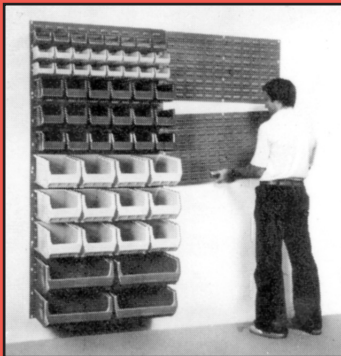

EDGECO Polypropylene Storage Bins

Specify Color: Yellow, Blue, Red, Stone, Clear
(One Color / Carton)

No Broken Cartons please

New! Now Available Hanging Panels

The louvered panel acts as a universal hanging surface for EGCOBins and allows unlimited relocations of all bin sizes. Just rearrange the bins as desired. These panels can be mounted on walls, benches, carts, or inside cabinets; attached to the back of existing shelving, or fastened to readily available slotted angle components to form free standing storage bays. These heavy-duty panels are made of 16-gauge cold-rolled steel with horizontal reinforcing ribs. Slotted holes 3/4" L. x 5/8" W. at 6" centers simplify installation. Gray baked enamel.

	30-210	30-220	30-230	30-235	30-239	30-240	30-250
30-618	16	16	9	4	4	4	2
30-636	32	32	18	9	8	8	4
30-626	192	192	108	54	48	48	24

LIDS

Transparent "see thru" styrene lids fit 3 smallest sizes of EGCOBins. Protect contents from dust, etc.

Stock No.	Fit Bin No.	Pkg. Qty.	Ship. Wt. Lbs.	Cost Ea.
30-211	30-210	24	3	\$1.92
30-221	30-220	24	3	2.65
30-231	30-230	12	3	4.41
30-236	30-235	6	5	3.69

Bins Features

1. EGCOBins can be suspended from louvered panels.
2. Extra-wide stacking ledge assures stability when stacked. Allows higher stacking.
3. Anti-slide stop prevents loaded bins from shifting forward when stacked.
4. Large label slot for easy labeling and relabeling.
5. Reinforcing ribs prevent bins from spreading under load. No cumbersome anti-spread bar required even on largest model.