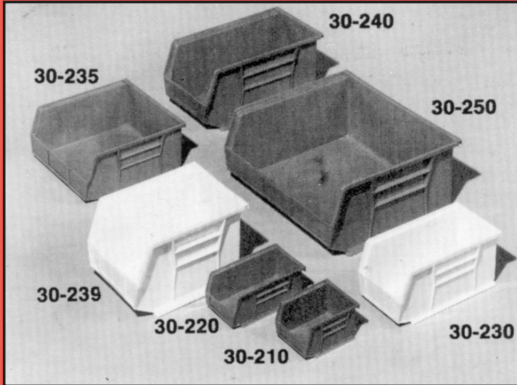

EDGECO Polypropylene Storage Bins

Specify Color: Yellow, Blue, Red, Stone, Clear
(One Color / Carton)

No Broken Cartons please

New! Now Available Hanging Panels

The louvered panel acts as a universal hanging surface for EGCOBins and allows unlimited relocations of all bin sizes. Just rearrange the bins as desired. These panels can be mounted on walls, benches, carts, or inside cabinets; attached to the back of existing shelving, or fastened to readily available slotted angle components to form free standing storage bays. These heavy-duty panels are made of 16-gauge cold-rolled steel with horizontal reinforcing ribs. Slotted holes 3/4" L. x 5/8" W. at 6" centers simplify installation. Gray baked enamel.

Panel Order Reference Shipped in Carton Quantity Only.

Stock No. Panel	Ctn. Wt. Lbs.	Panels Per Ctn.	Price Ea. Panel	Size
30-618	25	4	\$32.00	19x18L
30-636	46	4	43.00	19x36L

Quantity of Same Six EGCOBins That Fit and Rail.

	30-210	30-220	30-230	30-235	30-239	30-240	30-250
30-618	16	16	9	4	4	4	2
30-636	32	32	18	9	8	8	4
30-626	192	192	108	54	48	48	24

LIDS

Transparent "see thru" styrene lids fit 3 smallest sizes of EGCOBins. Protect contents from dust, etc.

Stock No.	Inside Dimensions				Outside Dimensions			Shpg. Wt. Ctn. lbs.	Carton Qty.	Price (Ea.)
	L	W	H	X	L	W	H			
30-210	4-3/4	3-7/16	2-13/16	4	5-3/8	4-1/8	3	7	48	\$1.40
30-220	6-3/4	3-7/16	2-13/16	6	7-3/8	4-1/8	3	8	48	2.71
30-230	10-1/4	4-3/8	4-3/4	9	10-7/8	5-1/2	5	12	24	6.47
30-235	10-1/4	10	4-3/4	9	10-7/8	11	5	9	12	9.98
30-239	10	6-9/16	6-3/4	8	10-3/4	8-1/4	7	9	12	10.77
30-240	14	6-9/16	6-3/4	12	14-3/4	8-1/4	7	22	12	12.77
30-250	14	14-3/4	6-3/4	12	14-3/4	16-1/2	7	18	6	17.91
30-265	17-1/8	6-3/4	8-1/4	14-1/2	18	8-1/2	9	20	6	21.34
30-270	17-1/8	14-3/4	10-1/4	13-3/4	18	16-1/2	11	13	3	32.30
30-224	10-1/4	3-3/16	3-3/4	9	10-7/8	4-3/16	4	30	12	3.87
30-234	14-1/16	4-3/8	4-3/4	12-13/16	14-3/4	5-1/2	5	50	12	7.23
30-255	9-3/4	15	4-3/4	8-1/2	10-3/4	16-1/2	5	60	6	14.00
30-260	17-1/2	10-1/2	9-1/2	14-1/2	18	11	10	-	6	14.95