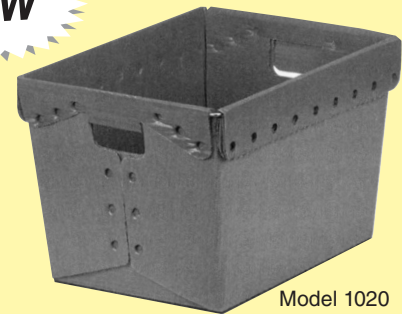

	30-210	30-220	30-230	30-235	30-239	30-240	30-250
30-618	16	16	9	4	4	4	2
30-636	32	32	18	9	8	8	4
30-626	192	192	108	54	48	48	24

LIDS

Transparent "see thru" styrene lids fit 3 smallest sizes of EGCOBins. Protect contents from dust, etc.

Stock No.	Fit Bin No.	Pkg. Qty.	Ship. Wt. Lbs.	Cost Ea.
30-211	30-210	24	3	\$1.92
30-221	30-220	24	3	2.65
30-231	30-230	12	3	4.41
30-236	30-235	6	5	3.69

Bins Features

1. EGCOBins can be suspended from louvered panels.
2. Extra-wide stacking ledge assures stability when stacked. Allows higher stacking.
3. Anti-slide stop prevents loaded bins from shifting forward when stacked.
4. Large label slot for easy labeling and relabeling.
5. Reinforcing ribs prevent bins from spreading under load. No cumbersome anti-spread bar required even on largest model.

Stock No.	Inside Dimensions				Outside Dimensions			Shpg. Wt. Ctn. lbs.	Carton Qty.	Price (Ea.)
	L	W	H	X	L	W	H			
30-210	4-3/4	3-7/16	2-13/16	4	5-3/8	4-1/8	3	7	48	\$1.40
30-220	6-3/4	3-7/16	2-13/16	6	7-3/8	4-1/8	3	8	48	2.71
30-230	10-1/4	4-3/8	4-3/4	9	10-7/8	5-1/2	5	12	24	6.47
30-235	10-1/4	10	4-3/4	9	10-7/8	11	5	9	12	9.98
30-239	10	6-9/16	6-3/4	8	10-3/4	8-1/4	7	9	12	10.77
30-240	14	6-9/16	6-3/4	12	14-3/4	8-1/4	7	22	12	12.77
30-250	14	14-3/4	6-3/4	12	14-3/4	16-1/2	7	18	6	17.91
30-265	17-1/8	6-3/4	8-1/4	14-1/2	18	8-1/2	9	20	6	21.34
30-270	17-1/8	14-3/4	10-1/4	13-3/4	18	16-1/2	11	13	3	32.30
30-224	10-1/4	3-3/16	3-3/4	9	10-7/8	4-3/16	4	30	12	3.87
30-234	14-1/16	4-3/8	4-3/4	12-13/16	14-3/4	5-1/2	5	50	12	7.23
30-255	9-3/4	15	4-3/4	8-1/2	10-3/4	16-1/2	5	60	6	14.00
30-260	17-1/2	10-1/2	9-1/2	14-1/2	18	11	10	-	6	14.95

PLASTIC CORRUGATED NESTING TOTES

NEW

Model 1020

- Resists water, oil and most chemicals
- Rugged polyethylene corrugated construction
- Wire reinforced top rim for added strength
- Die-cut handles for easy carrying
- Overall dimensions: 18 1/2"L x 13 1/4"W x 11 5/8"H
- New colors: (W) White, (R) Red, (B) Blue, (Y) Yellow
*Colors may be mixed.