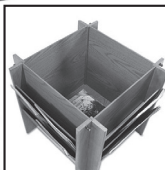

Cat. #	Description	H x W x D	Lbs.	Price
SSBC1	Single-Sided	44 1/4" x 33" x 14 1/4"	50	\$248.00
DSBC2	Double-Sided	44 1/4" x 41 1/4" x 17 3/4"	63	\$299.99

Sloped Shelf Cart With 6 Dividers

Cart Cover
4145CC
\$69.99

- Item dimensions: 26"W x 16"D x 41 1/2"H
- Three sloped shelves hold books, binders, file folders
- 12" clearance between shelves
- Four 4" casters
- Metallic Silver
- Easy assembly

#4145

Extra Divider: 3 Pack.... \$25.00

\$289.99

Table With Literature Rack

- Item dimensions: 23 1/4"W x 23 1/4"D x 21"H
- Can be utilized as a coffee table in waiting rooms, etc.
- Solid oak base
- Accommodates literature and oversize magazines
- Available in Medium Oak (-11) and Mahogany (-16)