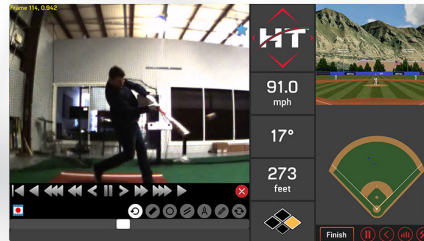

POWERFUL NEXT-GEN DATA CAPTURE & SIMULATION

PERFORMANCE METRICS FOR HITTING, PITCHING, AND CATCHING

- Real-time data acquisition with millisecond response time
- One-of-a-kind player experience combining analytics and gaming
- Adapts to all skill levels
- Supports tee work, front toss, live pitching, and machine pitching
- Integrated high-speed video capture
- 3rd-party instruction delivered directly on HitTrax platform
- Biomechanics analysis without the need for body-worn sensors

INSTANTANEOUS FEEDBACK

- Delivers precision data in milliseconds
- Players can see their performance and make immediate adjustments
- Intuitive and relatable interface
- Advanced metrics and powerful analysis tools enable in-depth review of individual sessions as well as trends over time

HITTRAX VCAM ANALYSIS

- Video capture for every swing
- Automatically corresponds hit/pitch data enabling a "cause & effect" analysis
- Focus on specific parts of the strike zone, compare videos, and show swing evolution over time
- Instruct fundamental mechanical changes to a player's swing with validating data

PITCHING & CATCHING

- Catching metrics include throw velocity, vertical & horizontal angles, pop time, exchange time, & outcome
- Pitching metrics include pitch velocity, pitch type, strike percentage, pitch break, batting average against, & live at bats