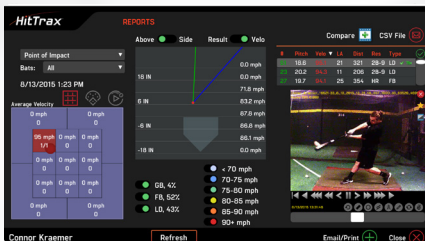

## PERFORMANCE METRICS FOR HITTING, PITCHING, AND CATCHING

- Real-time data acquisition with millisecond response time
- One-of-a-kind player experience combining analytics and gaming
- Adapts to all skill levels
- Supports tee work, front toss, live pitching, and machine pitching
- Integrated high-speed video capture
- 3rd-party instruction delivered directly on HitTrax platform
- Biomechanics analysis without the need for body-worn sensors

## INSTANTANEOUS FEEDBACK

- Delivers precision data in milliseconds
- Players can see their performance and make immediate adjustments
- Intuitive and relatable interface
- Advanced metrics and powerful analysis tools enable in-depth review of individual sessions as well as trends over time

## HITTRAX VCAM ANALYSIS

- Video capture for every swing
- Automatically corresponds hit/pitch data enabling a "cause & effect" analysis
- Focus on specific parts of the strike zone, compare videos, and show swing evolution over time
- Instruct fundamental mechanical changes to a player's swing with validating data

## PITCHING & CATCHING

- Catching metrics include throw velocity, vertical & horizontal angles, pop time, exchange time, & outcome
- Pitching metrics include pitch velocity, pitch type, strike percentage, pitch break, batting average against, & live at bats