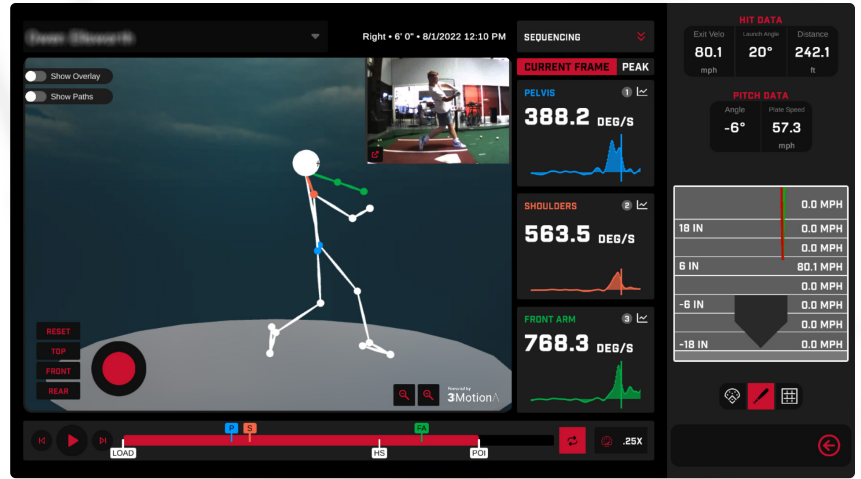

## INSTANTANEOUS FEEDBACK

- Delivers precision data in milliseconds
- Players can see their performance and make immediate adjustments
- Intuitive and relatable interface
- Advanced metrics and powerful analysis tools enable in-depth review of individual sessions as well as trends over time

## HITTRAX VCAM ANALYSIS

- Video capture for every swing
- Automatically corresponds hit/pitch data enabling a "cause & effect" analysis
- Focus on specific parts of the strike zone, compare videos, and show swing evolution over time
- Instruct fundamental mechanical changes to a player's swing with validating data

## PITCHING & CATCHING

- Catching metrics include throw velocity, vertical & horizontal angles, pop time, exchange time, & outcome
- Pitching metrics include pitch velocity, pitch type, strike percentage, pitch break, batting average against, & live at bats

# HITTRAX BIOMECHANICS

DELIVERING THE POWERFUL  
COMBINATION OF SWING MECHANICS  
AND BATTED BALL DATA

- Video and biomech data paired with post-contact data for a closer review
- Measures angular velocities of pelvis/shoulders/arm, stride length, center of mass, and much more
- No sensors or markers required
- Utilizes existing HitTrax hardware