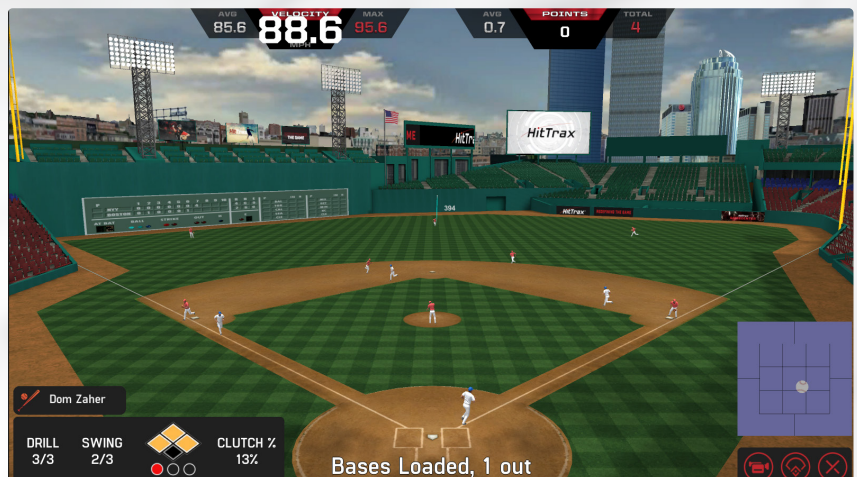

TRAINING GAMES

ADD COMPETITIVE GAME-LIKE
SCENARIOS TO YOUR PRACTICE

Coaches can build customizable drill sets to challenge hitters to execute what the game demands

Modes include:

- Situational Hitting
- Around the World
- Quality Hit Game
- Skills Challenges