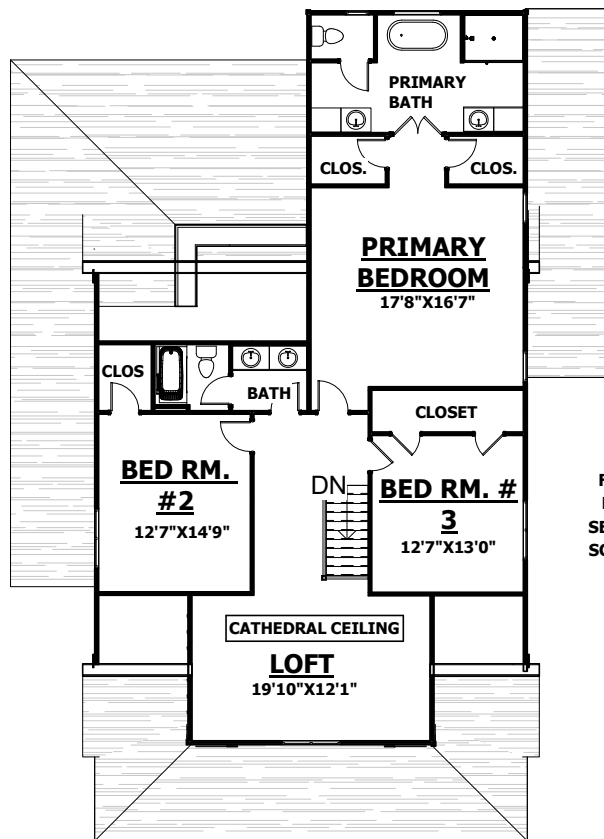

UPPER LEVEL

MAIDENS SQ. FT.

FIRST FLOOR	1562 SF
FULL PORCH	231 SF
SECOND FLOOR	1494 SF
SCREEN PORCH	239 SF
GARAGE	746 SF

HOME BUILDERS

WWW.GVAHOMEBUILDERS.COM

Owner: Gary Duda
11551 Nuckols Road, Suite D
Glen Allen, VA 23059
804-938-5777
gary@richmondhomes.net

THIS IS AN ARTIST RENDERING, NOT TO SCALE AND NOT TO BE USED FOR CONSTRUCTION DETAIL. PLANS ARE SUBJECT TO CHANGE WITHOUT NOTICE AND VARY WITH SUBDIVISION IN ELEVATIONS FEATURES, TRIM, OPTIONS, PLACEMENT AND TYPES OF CABINETS, WINDOWS, DOORS, CHIMNEYS, STOOPS, STEPS, ETC. CHECK CHOICES AND FEATURES ADDENDUM AND SUBDIVISION STANDARDS FOR INTERIOR AND EXTERIOR DETAIL. 1/23.

represented by: