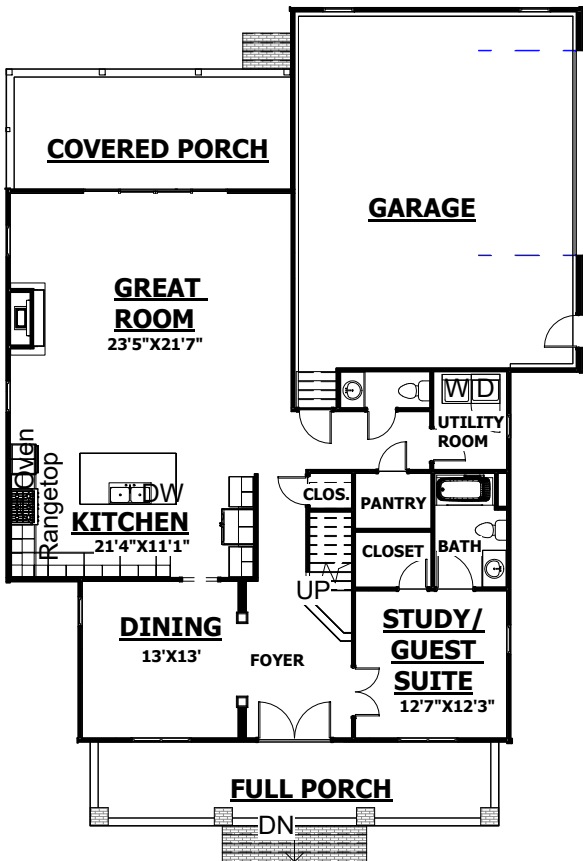

LOWER LEVEL