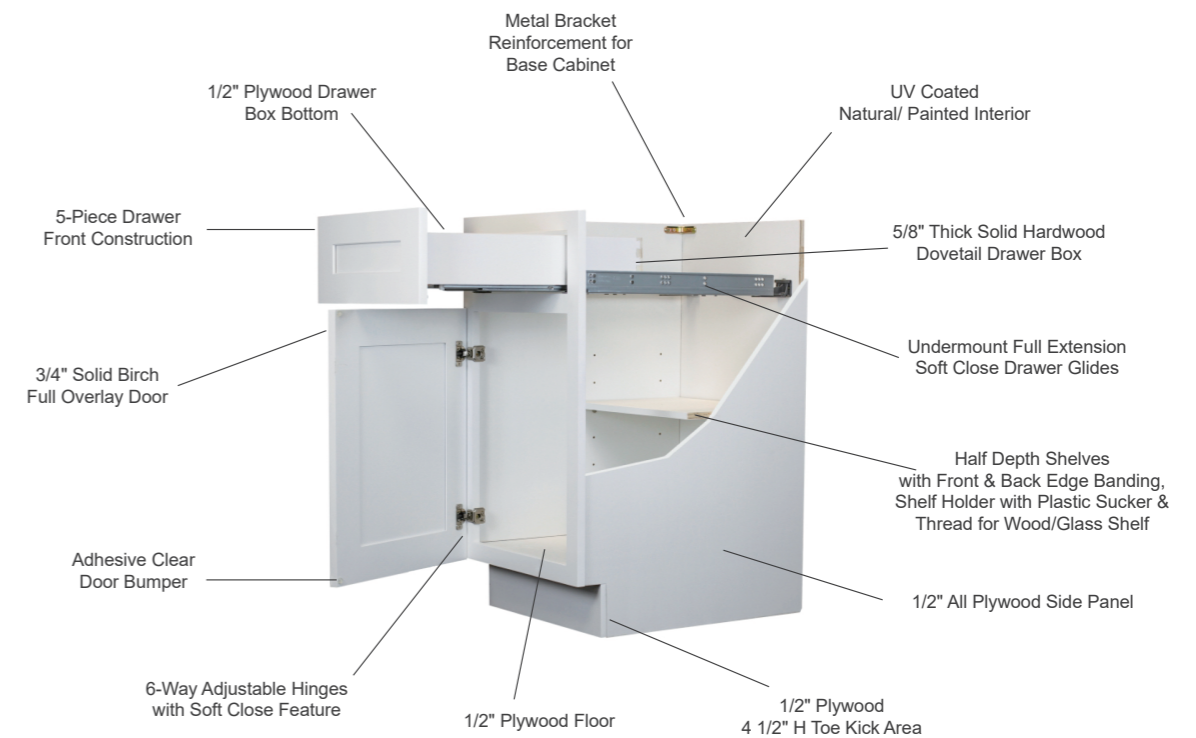

## MILANO & ABERDEEN COLLECTIONS

- Solid hardwood door frames and face frames with plywood center panels in MILANO and ABERDEEN series
- Cabinet boxes are 1/2" plywood construction including sides, tops, and bottoms for lasting durability and strength.
- Cabinet boxes and shelves are match stained.
  - \*Natural UV Coated interior on ABERDEEN Mountain Blue and ABERDEEN Snow White.
  - \*MILANO Morning White and MILANO Dusk Grey have natural wood finished interior.
- 3/4" plywood shelves are standard in all cabinets.
- DTC 6-way adjustable soft close under mount drawer glides are standard on all cabinets.
- DTC soft close door hinges are fully adjustable.
- Wood baskets are standard in all lazy Susan cabinets (individual packed & sold separately).
- Full extension hardware, standard on all cabinets allowing for drawers to open past the back edge for easy access.
- 5/8" hardwood dovetail drawer boxes with 1/2" bottom standard on all cabinets.