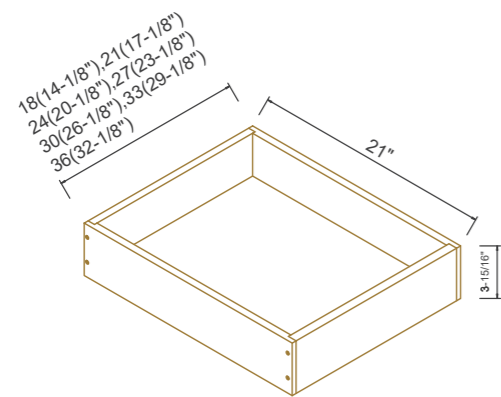

Note: 30" H and 36" H cabinets with 2 Adj. Shelves; 42" H cabinets with 3 Adj Shelves.

Actual product specifications may vary.

PRODUCT SPECIFICATIONS - **MOLDING & DÉCOR**

ROLL OUT DRAWERS

ITEM	DESCRIPTION	WIDTH	DEPTH	HEIGHT
RD18	Drawer Dimension	14 1/8"	21"	3 15/16"
RD21	Drawer Dimension	17 1/16"	21"	3 15/16"
RD24	Drawer Dimension	20 1/8"	21"	3 15/16"
RD27	Drawer Dimension	23 1/8"	21"	3 15/16"
RD30	Drawer Dimension	26 1/8"	21"	3 15/16"
RD33	Drawer Dimension	29 1/8"	21"	3 15/16"
RD36	Drawer Dimension	32 1/16"	21"	3 15/16"

Actual product specifications may vary.

PRODUCT SPECIFICATIONS - **MOLDING & DÉCOR**

BASE DECORATIVE PANELS

ITEM	DESCRIPTION	WIDTH	DEPTH	HEIGHT
BDD18A	Door Dimensions	17 5/8"	3/4"	29 5/8"
BDD21A *	Door Dimensions	20 5/8"	3/4"	29 5/8"
BDD24A	Door Dimensions	23 5/8"	3/4"	29 5/8"