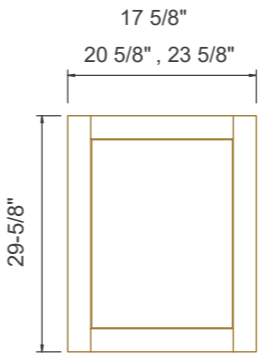

## PRODUCT SPECIFICATIONS - Wall Cabinets

WALL END CORNER CABINETS					
	ITEM	DESCRIPTION	WIDTH	DEPTH	HEIGHT
	WEC1230	Cabinet Dimension	12	12	30
		Door Dimension	15 27/32	3/4	29 5/8
		Number of Shelves	2	2	2
	WEC1236	Cabinet Dimension	12	12	36
		Door Dimension	15 27/32	3/4	35 5/8
		Number of Shelves	2	2	2
	WEC1242	Cabinet Dimension	12	12	42
		Door Dimension	15 27/32	3/4	41 5/8
		Number of Shelves	3	3	3

Note: 30" H and 36" H cabinets with 2 Adj. Shelves; 42" H cabinets with 3 Adj Shelves.

Actual product specifications may vary.

PRODUCT SPECIFICATIONS - **MOLDING & DÉCOR**

ROLL OUT DRAWERS

ITEM	DESCRIPTION	WIDTH	DEPTH	HEIGHT
RD18	Drawer Dimension	14 1/8"	21"	3 15/16"
RD21	Drawer Dimension	17 1/16"	21"	3 15/16"
RD24	Drawer Dimension	20 1/8"	21"	3 15/16"
RD27	Drawer Dimension	23 1/8"	21"	3 15/16"
RD30	Drawer Dimension	26 1/8"	21"	3 15/16"
RD33	Drawer Dimension	29 1/8"	21"	3 15/16"
RD36	Drawer Dimension	32 1/16"	21"	3 15/16"

Actual product specifications may vary.

PRODUCT SPECIFICATIONS - **MOLDING & DÉCOR**

BASE DECORATIVE PANELS

ITEM	DESCRIPTION	WIDTH	DEPTH	HEIGHT
BDD18A	Door Dimensions	17 5/8"	3/4"	29 5/8"
BDD21A *	Door Dimensions	20 5/8"	3/4"	29 5/8"
BDD24A	Door Dimensions	23 5/8"	3/4"	29 5/8"

WALL DECORATIVE PANELS

ITEM	DESCRIPTION	WIDTH	DEPTH	HEIGHT
WFD1230	Door Dimensions	11 3/4"	3/4"	29 5/8"
WFD1236	Door Dimensions	11 3/4"	3/4"	35 5/8"
WFD1242	Door Dimensions	11 3/4"	3/4"	41 5/8"

Actual product specifications may vary.  
\*Only Available exclusively in ABERDEEN collection.