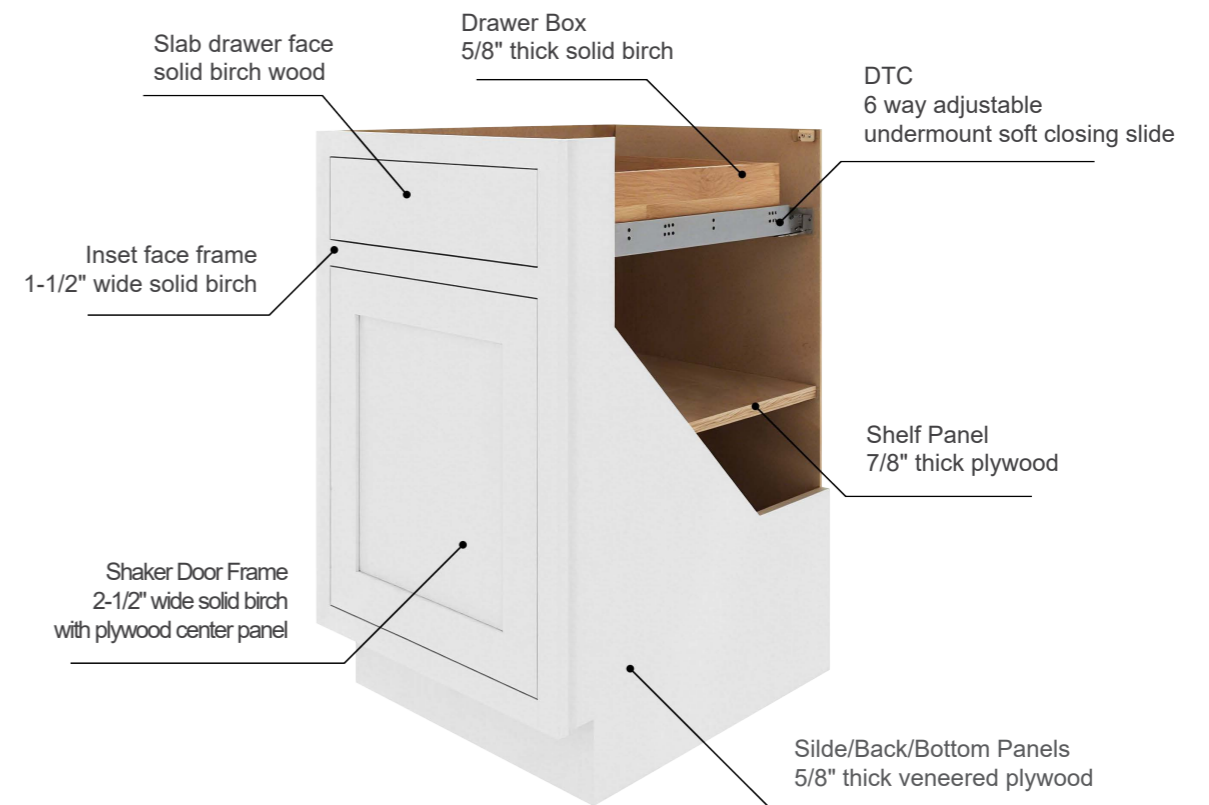

Actual product specifications may vary.