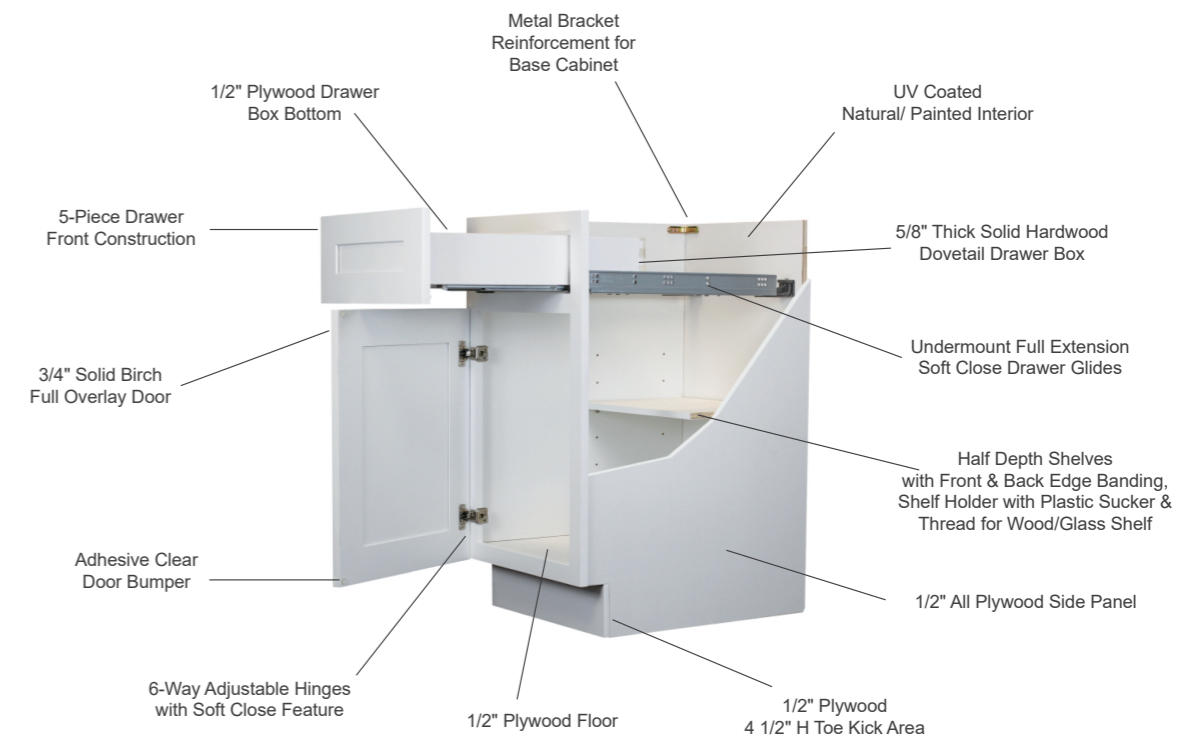

- Solid hardwood door frames and face frames with plywood center panels in MILANO and ABERDEEN series
- Cabinet boxes are 1/2" plywood construction including sides, tops, and bottoms for lasting durability and strength.
- Cabinet boxes and shelves are match stained.
 - *Natural UV Coated interior on ABERDEEN Mountain Blue and ABERDEEN Snow White.
 - *MILANO Morning White and MILANO Dusk Grey have natural wood finished interior.
- 3/4" plywood shelves are standard in all cabinets.
- DTC 6-way adjustable soft close under mount drawer glides are standard on all cabinets.
- DTC soft close door hinges are fully adjustable.
- Wood baskets are standard in all lazy Susan cabinets (individual packed & sold separately).
- Full extension hardware, standard on all cabinets allowing for drawers to open past the back edge for easy access.
- 5/8" hardwood dovetail drawer boxes with 1/2" bottom standard on all cabinets.