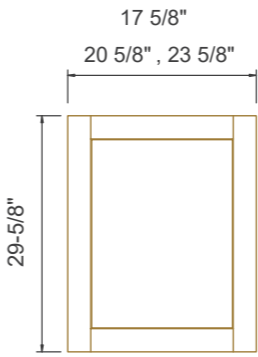

Note: 30" H and 36" H cabinets with 2 Adj. Shelves; 42" H cabinets with 3 Adj Shelves.

Actual product specifications may vary.

PRODUCT SPECIFICATIONS - Wall Cabinets

WALL END CORNER CABINETS					
	ITEM	DESCRIPTION	WIDTH	DEPTH	HEIGHT
	WEC1230	Cabinet Dimension	12	12	30
		Door Dimension	15 27/32	3/4	29 5/8
		Number of Shelves	2	2	2
	WEC1236	Cabinet Dimension	12	12	36
		Door Dimension	15 27/32	3/4	35 5/8
		Number of Shelves	2	2	2
	WEC1242	Cabinet Dimension	12	12	42
		Door Dimension	15 27/32	3/4	41 5/8
		Number of Shelves	3	3	3

Note: 30" H and 36" H cabinets with 2 Adj. Shelves; 42" H cabinets with 3 Adj Shelves.

Actual product specifications may vary.

PRODUCT SPECIFICATIONS - **MOLDING & DÉCOR**

ROLL OUT DRAWERS

ITEM	DESCRIPTION	WIDTH	DEPTH	HEIGHT
RD18	Drawer Dimension	14 1/8"	21"	3 15/16"
RD21	Drawer Dimension	17 1/16"	21"	3 15/16"
RD24	Drawer Dimension	20 1/8"	21"	3 15/16"
RD27	Drawer Dimension	23 1/8"	21"	3 15/16"
RD30	Drawer Dimension	26 1/8"	21"	3 15/16"
RD33	Drawer Dimension	29 1/8"	21"	3 15/16"
RD36	Drawer Dimension	32 1/16"	21"	3 15/16"

Actual product specifications may vary.

PRODUCT SPECIFICATIONS - **MOLDING & DÉCOR**

BASE DECORATIVE PANELS

ITEM	DESCRIPTION	WIDTH	DEPTH	HEIGHT
BDD18A	Door Dimensions	17 5/8"	3/4"	29 5/8"
BDD21A *	Door Dimensions	20 5/8"	3/4"	29 5/8"
BDD24A	Door Dimensions	23 5/8"	3/4"	29 5/8"

WALL DECORATIVE PANELS

ITEM	DESCRIPTION	WIDTH	DEPTH	HEIGHT
WFD1230	Door Dimensions	11 3/4"	3/4"	29 5/8"
WFD1236	Door Dimensions	11 3/4"	3/4"	35 5/8"
WFD1242	Door Dimensions	11 3/4"	3/4"	41 5/8"

Actual product specifications may vary.
*Only Available exclusively in ABERDEEN collection.