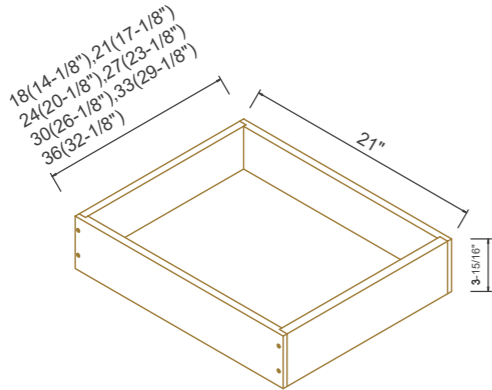

Actual product specifications may vary.

PRODUCT SPECIFICATIONS - Base Corner Cabinets

LAZY SUSAN BASES WITH TURN TABLE					
	ITEM	DESCRIPTION	WIDTH	DEPTH	HEIGHT
	BLS33	Cabinet Dimension	33	24	34 1/2
		Door Dimension	7 3/16	3/4	29 5/8
	BLS36	Cabinet Dimension	36	24	34 1/2
		Door Dimension	10 3/16	3/4	29 5/8

Note: 30" H and 36" H cabinets with 2 Adj. Shelves; 42" H cabinets with 3 Adj Shelves.

Actual product specifications may vary.

PRODUCT SPECIFICATIONS - Wall Cabinets

WALL END CORNER CABINETS					
	ITEM	DESCRIPTION	WIDTH	DEPTH	HEIGHT
	WEC1230	Cabinet Dimension	12	12	30
		Door Dimension	15 27/32	3/4	29 5/8
		Number of Shelves	2	2	2
	WEC1236	Cabinet Dimension	12	12	36
		Door Dimension	15 27/32	3/4	35 5/8
		Number of Shelves	2	2	2
	WEC1242	Cabinet Dimension	12	12	42
		Door Dimension	15 27/32	3/4	41 5/8
		Number of Shelves	3	3	3

Note: 30" H and 36" H cabinets with 2 Adj. Shelves; 42" H cabinets with 3 Adj Shelves.

Actual product specifications may vary.

PRODUCT SPECIFICATIONS - **MOLDING & DÉCOR**

ROLL OUT DRAWERS

ITEM	DESCRIPTION	WIDTH	DEPTH	HEIGHT
RD18	Drawer Dimension	14 1/8"	21"	3 15/16"
RD21	Drawer Dimension	17 1/16"	21"	3 15/16"
RD24	Drawer Dimension	20 1/8"	21"	3 15/16"
RD27	Drawer Dimension	23 1/8"	21"	3 15/16"
RD30	Drawer Dimension	26 1/8"	21"	3 15/16"
RD33	Drawer Dimension	29 1/8"	21"	3 15/16"
RD36	Drawer Dimension	32 1/16"	21"	3 15/16"

Actual product specifications may vary.

PRODUCT SPECIFICATIONS - **MOLDING & DÉCOR**

BASE DECORATIVE PANELS

ITEM	DESCRIPTION	WIDTH	DEPTH	HEIGHT
BDD18A	Door Dimensions	17 5/8"	3/4"	29 5/8"
BDD21A *	Door Dimensions	20 5/8"	3/4"	29 5/8"
BDD24A	Door Dimensions	23 5/8"	3/4"	29 5/8"