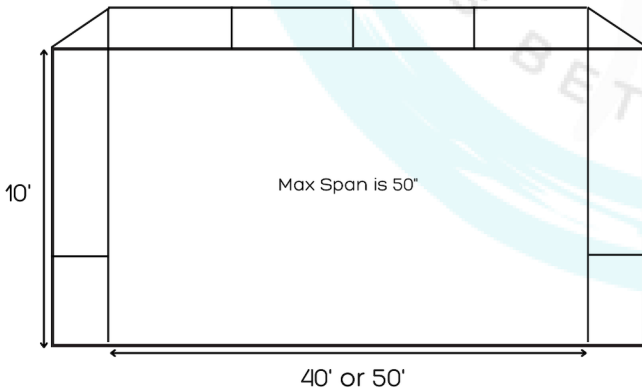

Enclosure Details

Color: Bronze **Ceiling:** Mansard **7" Super** Gutter

Enclosure Sizes

40'x24'	50'x24'	60'x24'
40'x26'	50'x26'	60'x26'
40'x28'	50'x28'	60'x28'
40'x30'	50'x30'	60'x30'

All Stainless Steel Screws
7" Super Gutter with 2 Down Spouts

Front Attached to House Side

Left Side

Right Side

Back Side

Left Side

Right Side

Back Side
Clear View

Back Side
Standard View

Proprietary to Umbare Pools all actual measurements may vary slightly when built