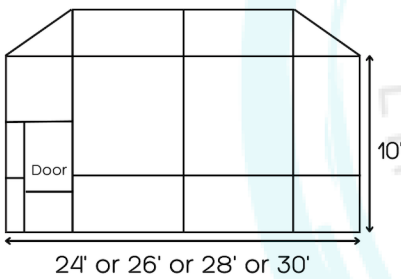

Enclosure Details

Color: Bronze **Ceiling:** Mansard **7" Super** Gutter

Enclosure Sizes

40'x24'	50'x24'	60'x24'
40'x26'	50'x26'	60'x26'
40'x28'	50'x28'	60'x28'
40'x30'	50'x30'	60'x30'

All Stainless Steel Screws
7" Super Gutter with 2 Down Spouts

Front Attached to House Side

Left Side

Right Side

Back Side

Left Side

Right Side

Back Side
Clear View

Back Side
Standard View

Proprietary to Umbare Pools all actual measurements may vary slightly when built