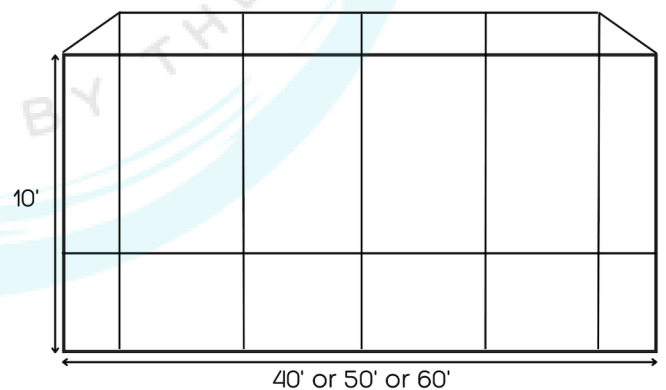

Enclosure Details

Color: Bronze **Ceiling:** Mansard **7" Super** Gutter

Enclosure Sizes

40'x24'	50'x24'	60'x24'
40'x26'	50'x26'	60'x26'
40'x28'	50'x28'	60'x28'
40'x30'	50'x30'	60'x30'

All Stainless Steel Screws
7" Super Gutter with 2 Down Spouts

Front Attached to House Side

Left Side

Right Side

Back Side

Left Side

Right Side

Back Side
Clear View

Back Side
Standard View