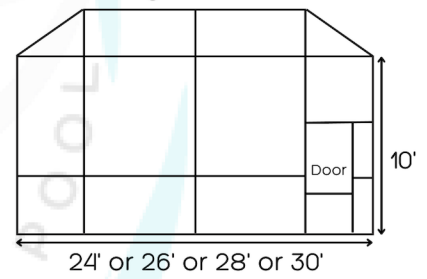

Enclosure Details

Color: Bronze **Ceiling:** Mansard **7" Super** Gutter

Enclosure Sizes

40'x24'	50'x24'	60'x24'
40'x26'	50'x26'	60'x26'
40'x28'	50'x28'	60'x28'
40'x30'	50'x30'	60'x30'

All Stainless Steel Screws
7" Super Gutter with 2 Down Spouts

Front Attached to House Side

Left Side

Right Side

Back Side

Left Side

Right Side

Back Side
Clear View

Back Side
Standard View