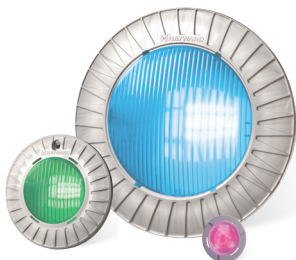

## COLORLOGIC® LAMINAR

»» A glass-like arch

Creates a variety of arc heights and distances to suit any pool. The only laminar on the market with a height-adjustable cover to ensure perfect alignment, even after settling.

## COLORLOGIC BUBBLER

»» A cascading column of water

Easily adjustable water heights and widths. Small footprint and flush design for smooth integration.

PAIR WITH

## ColorLogic Lighting

Complete with 10 fixed colors and 7 color-changing shows, ColorLogic LED Lights will turn your Hayward water features into vibrant displays of light and color to enhance any poolside gathering. ColorLogic Bubbler and Laminar require ColorLogic LED Lighting for illumination.