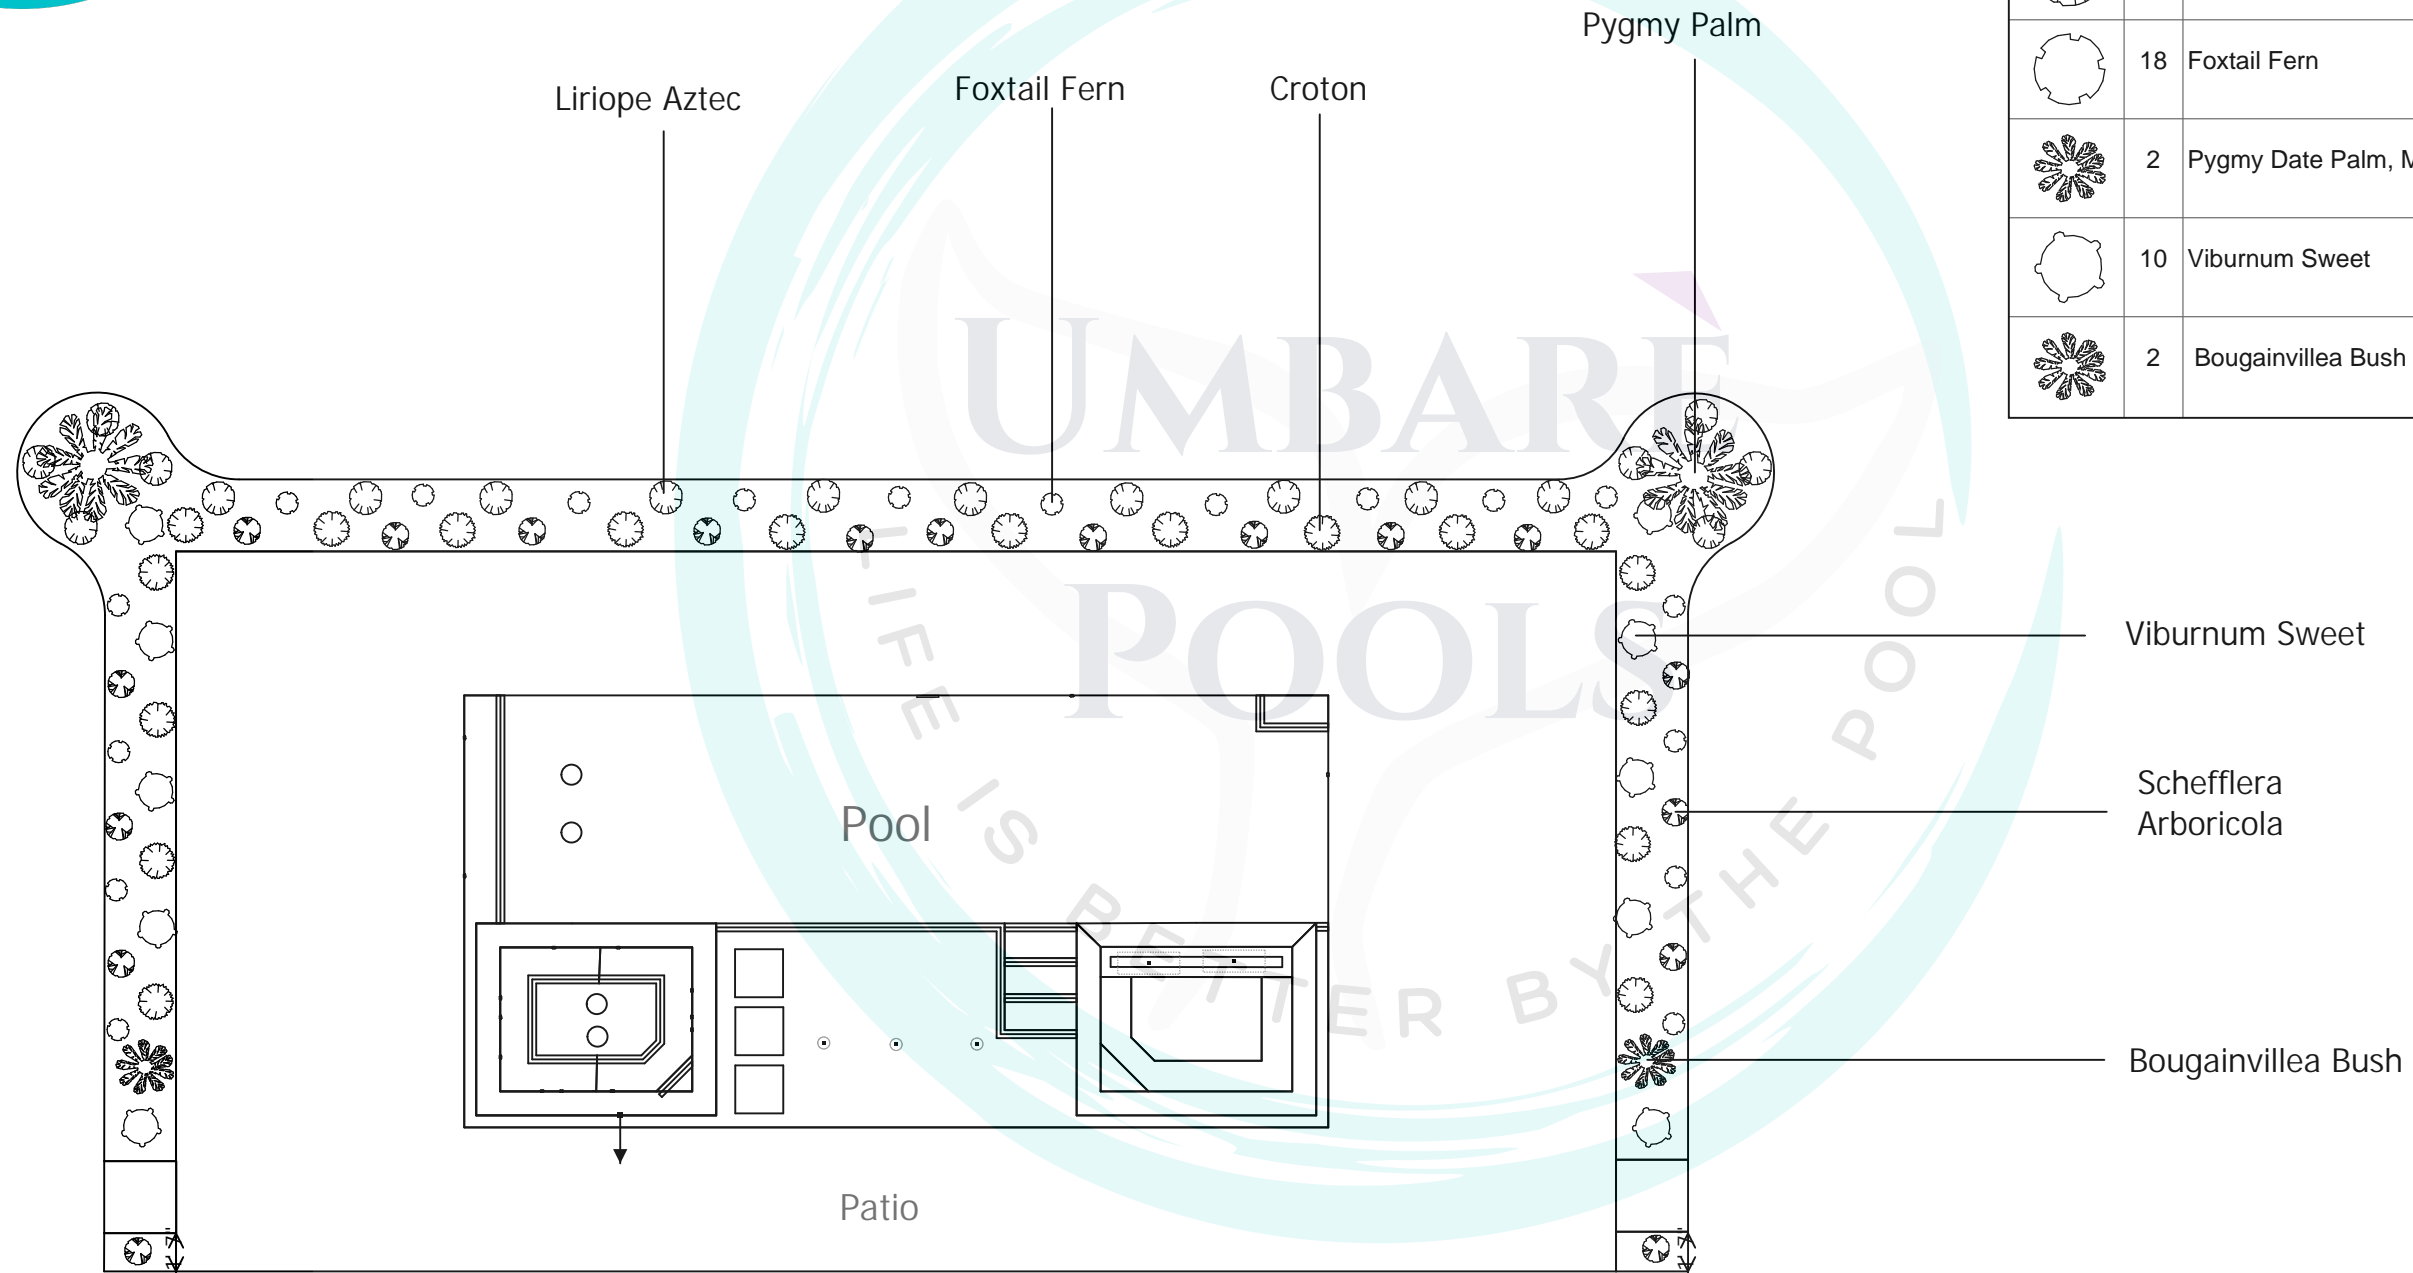

Plant Legend			
Symbol	Qty	Common Name	Sold Size
	18	Schefflera Arboricola	3 gal
	18	Croton	3 gal
	18	Liriope Aztec	1 gal
	18	Foxtail Fern	3 gal
	2	Pygmy Date Palm, Multi Trunk	10/15 gal
	10	Viburnum Sweet	3 gal
	2	Bougainvillea Bush	7 gal

Landscape Plan

Level 1