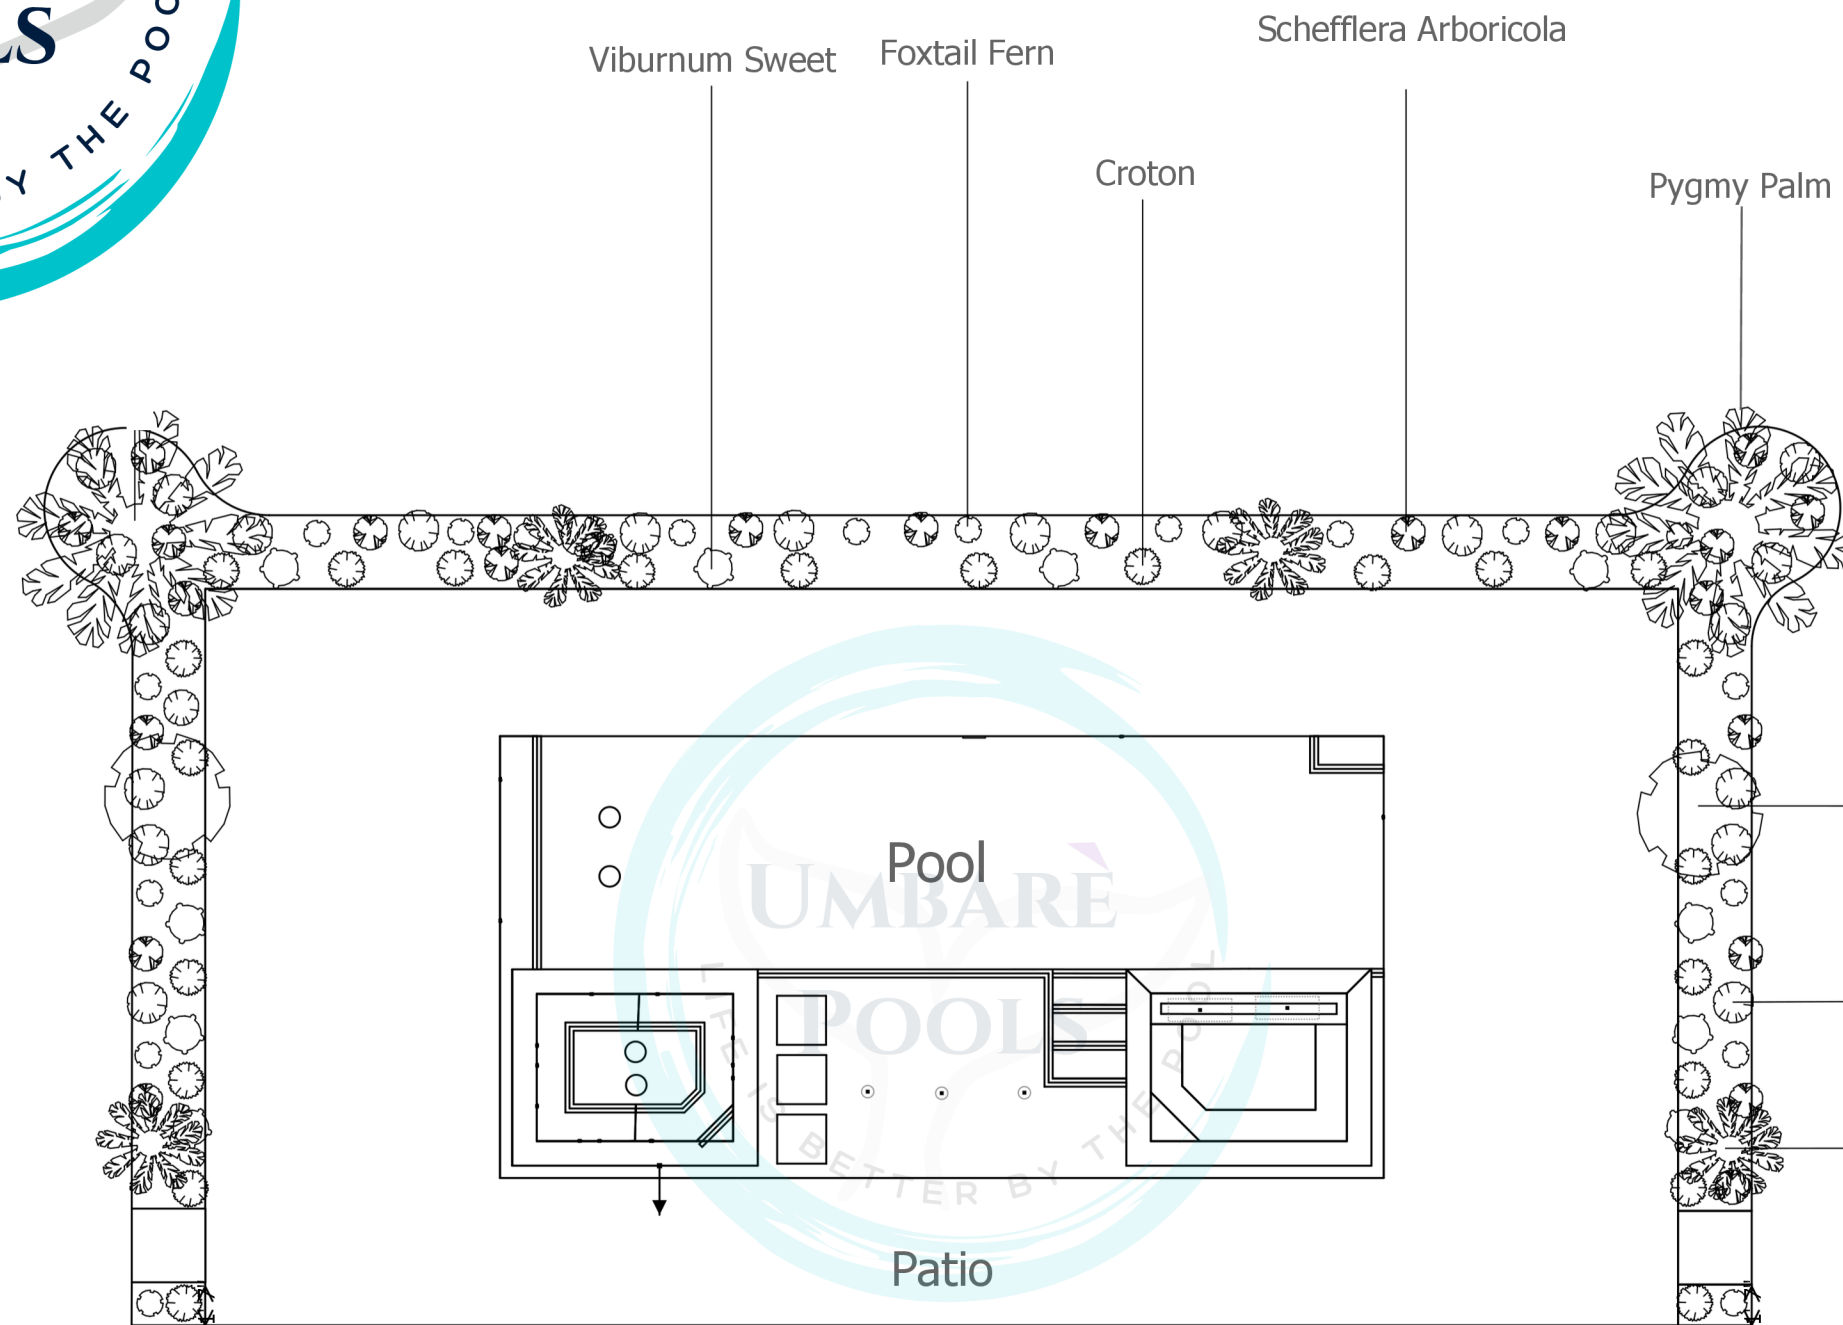

## LEVEL 2 LANDSCAPE

Plant Legend			
Symbol	Qty	Common Name	Sold Size
	4	Bougainvillea Bush	7 gal
	24	Croton	3 gal
	18	Foxtail Fern	3 gal
	2	Hibiscus Tree	15 gal
	24	Liriope Aztec	1 gal
	2	Pygmy Date Palm Multi Trunk	25 gal
	24	Schefflera Arboricola	3 gal
	10	Viburnum Sweet	3 gal