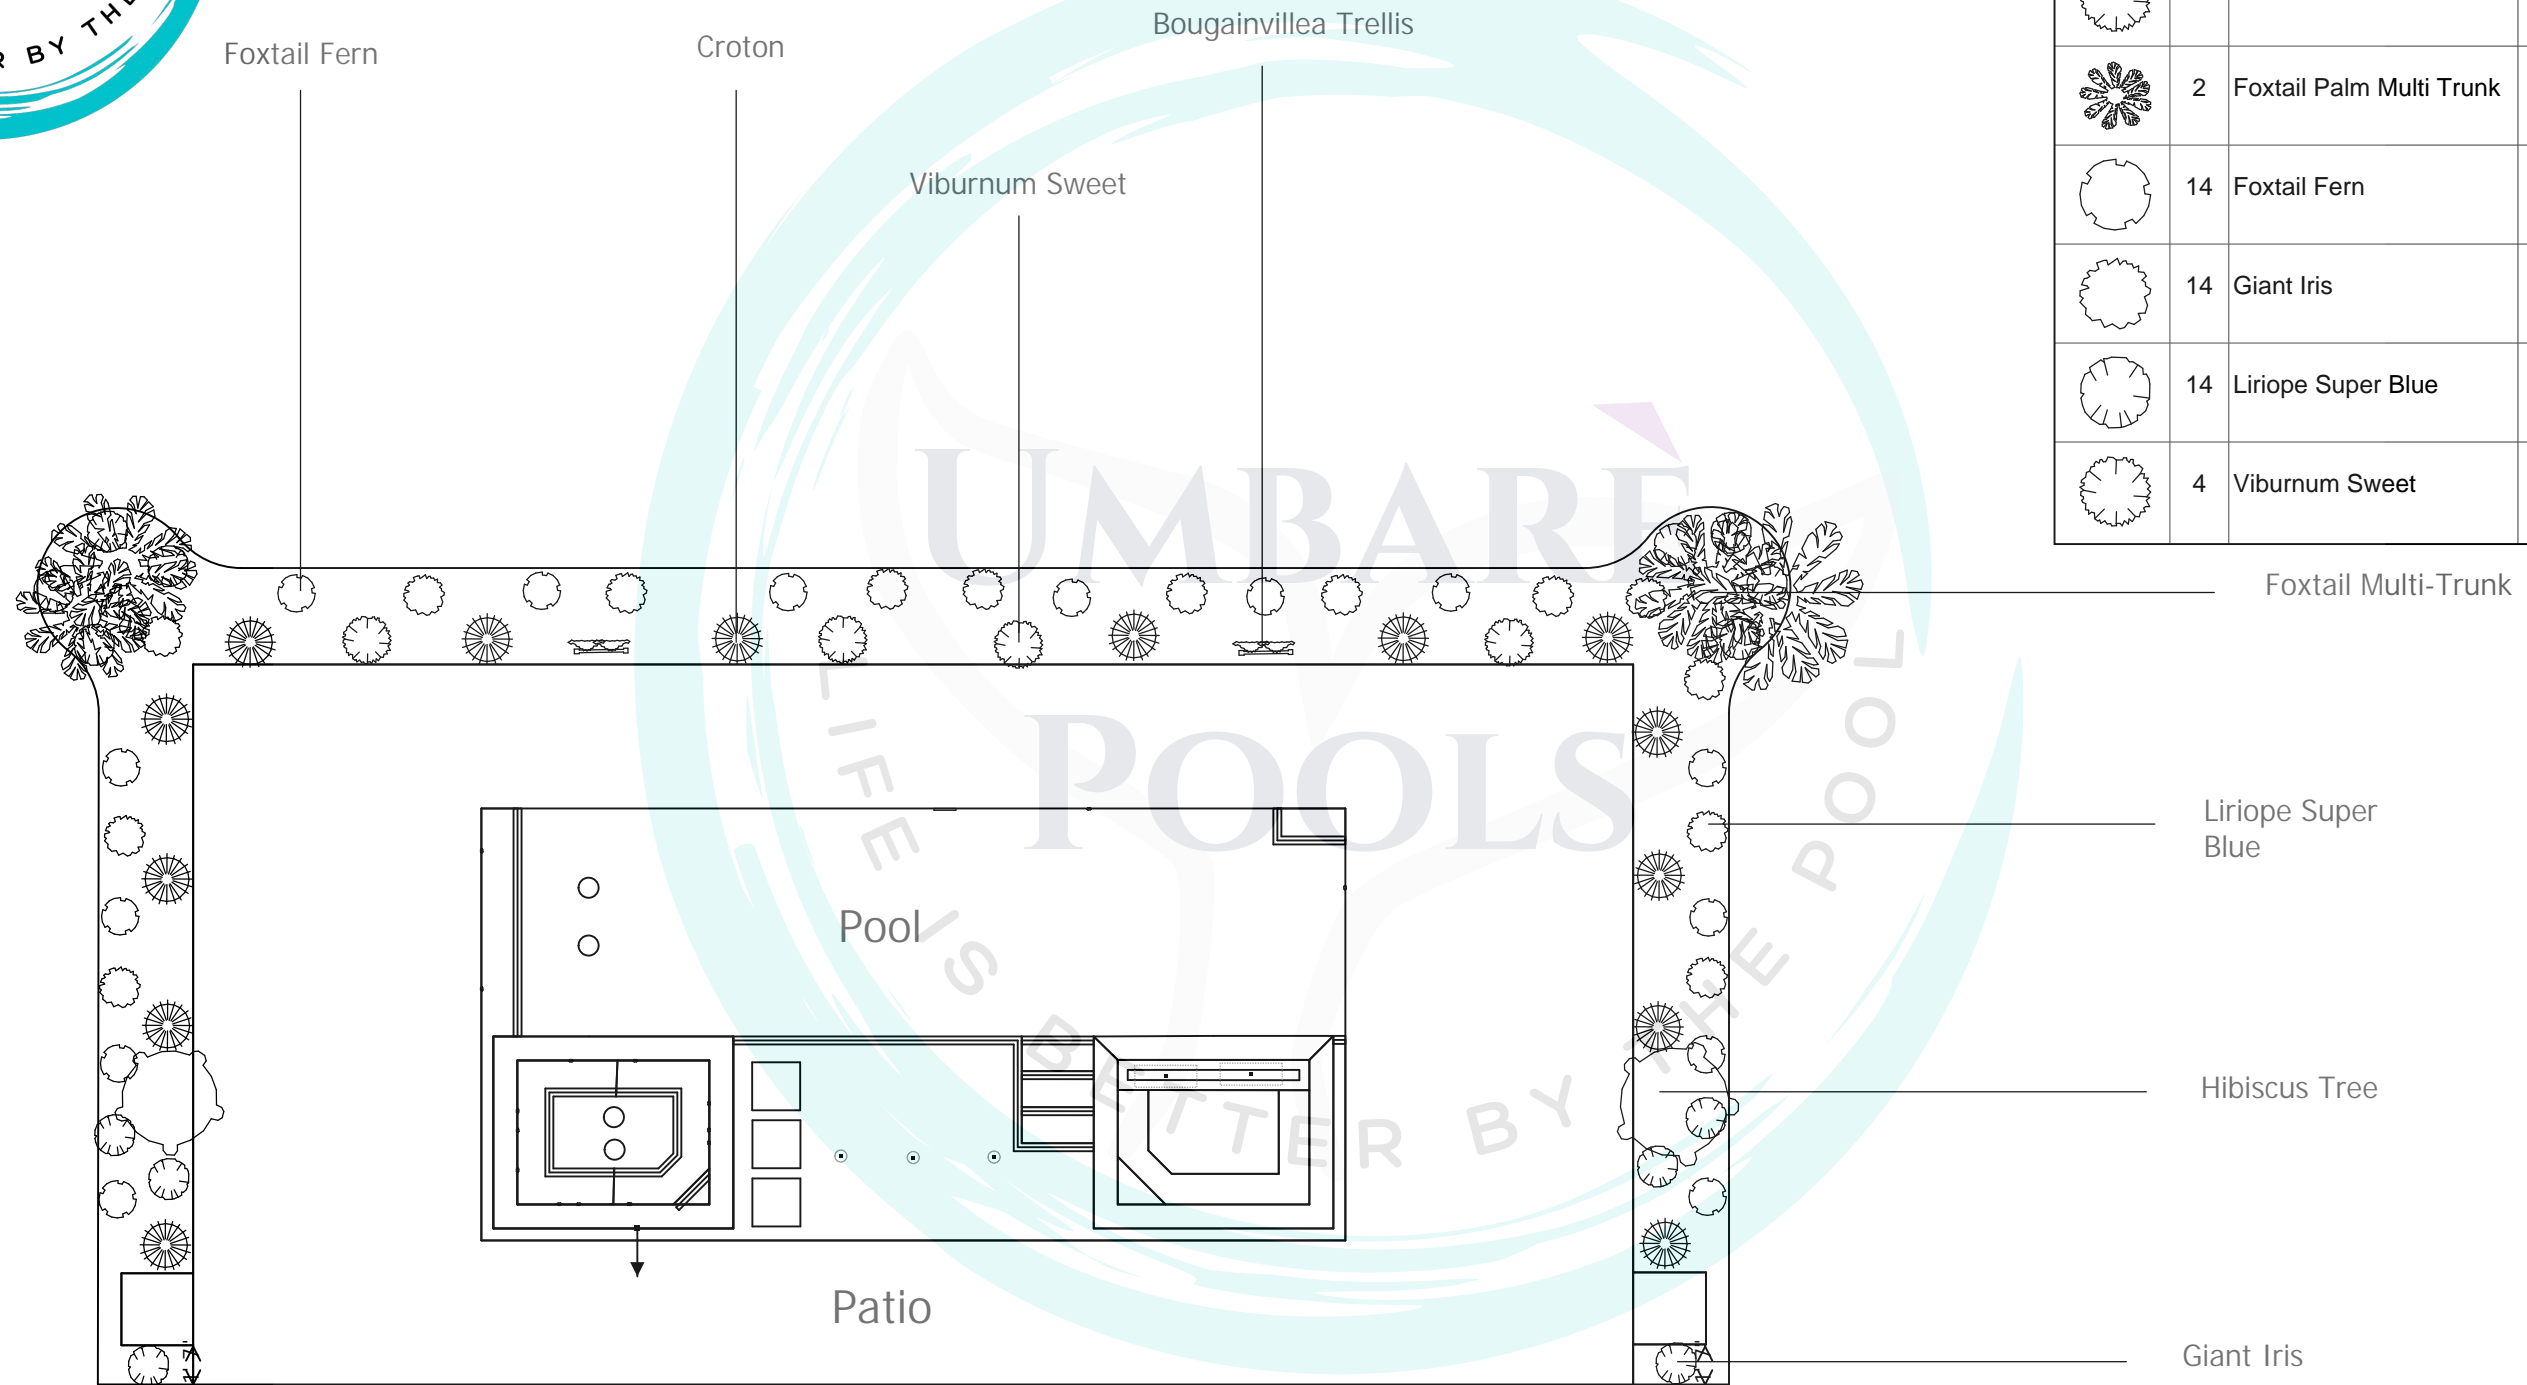

Plant Legend			
Symbol	Qty	Common Name	Sold Size
	2	Hibiscus Tree	10/15 gal
	2	Bougainvillea Trellis	25 gal
	14	Croton	7 gal
	2	Foxtail Palm Multi Trunk	25 gal
	14	Foxtail Fern	3 gal
	14	Giant Iris	3 gal
	14	Liriope Super Blue	3 gal
	4	Viburnum Sweet	7 gal

Landscape Plan
 Level 3