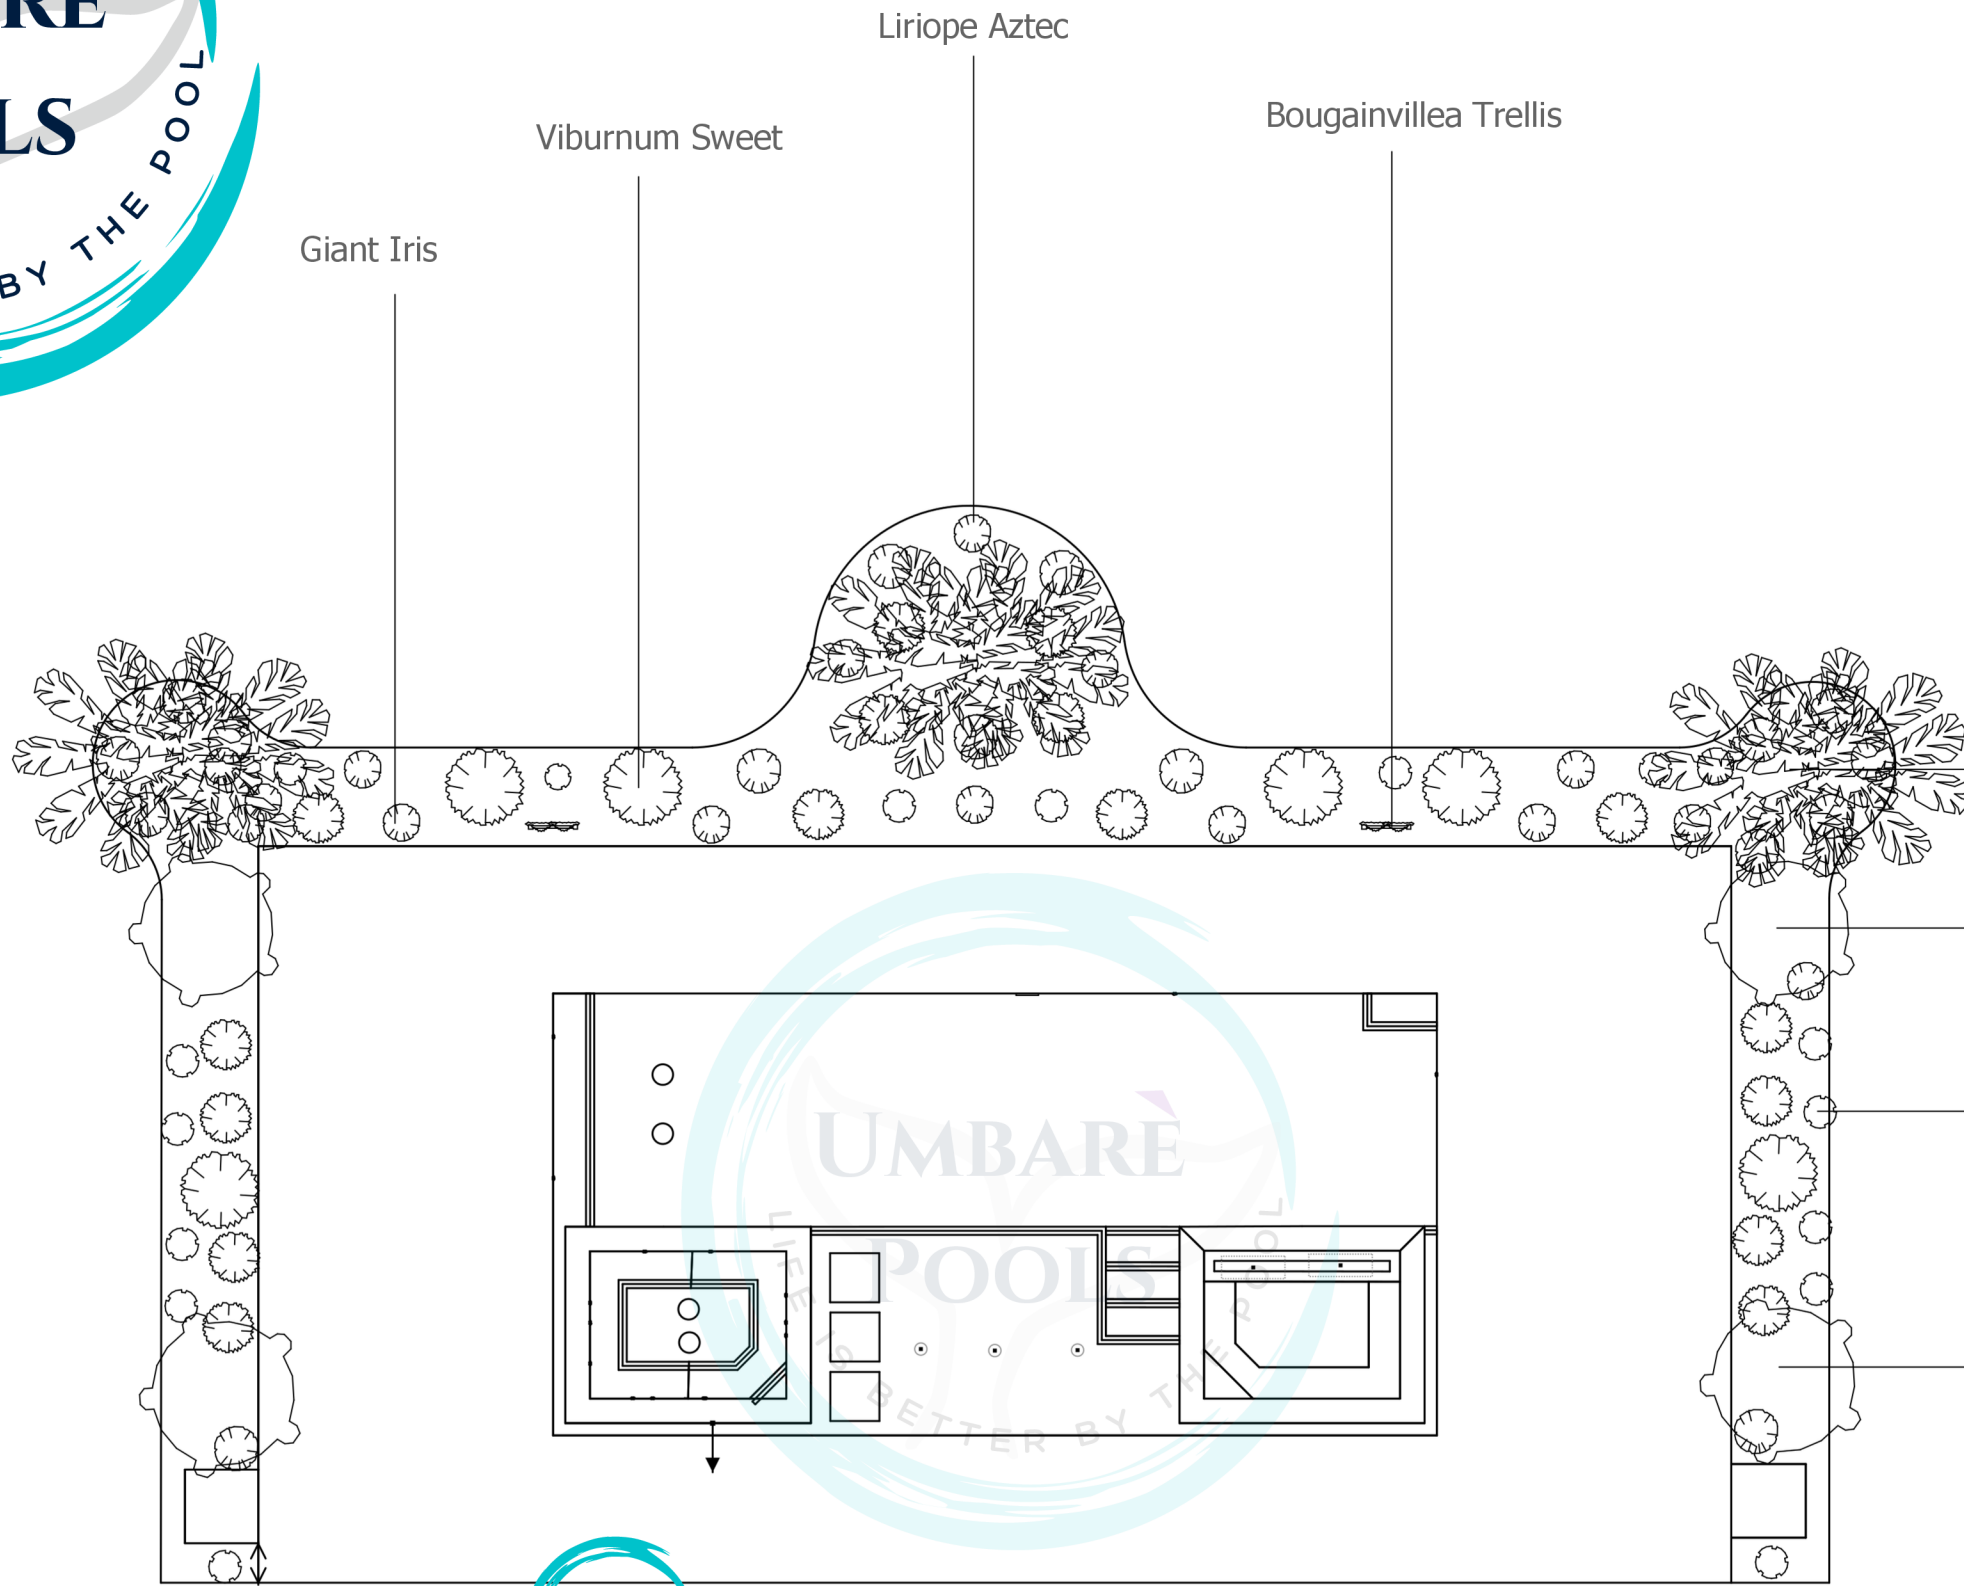

LEVEL 4 LANDSCAPE

Plant Legend			
Symbol	Qty	Common Name	Sold Size
	2	Hibiscus Tree	25 gal
	2	Bougainvillea Trellis	25 gal
	16	Croton	7 gal
	16	Foxtail Fern	3 gal
	3	Foxtail Palm Multi Trunk	65 gal
	2	Gardenia	15 gal
	16	Giant Iris	3 gal
	16	Liriope Aztec	3 gal
	6	Sweet Viburnum	7 gal

Foxtail Multi-Trunk

Gardenia Bush

Fern Foxtail

Hibiscus Tree

Landscape Plan

Level 4

941-777-1250