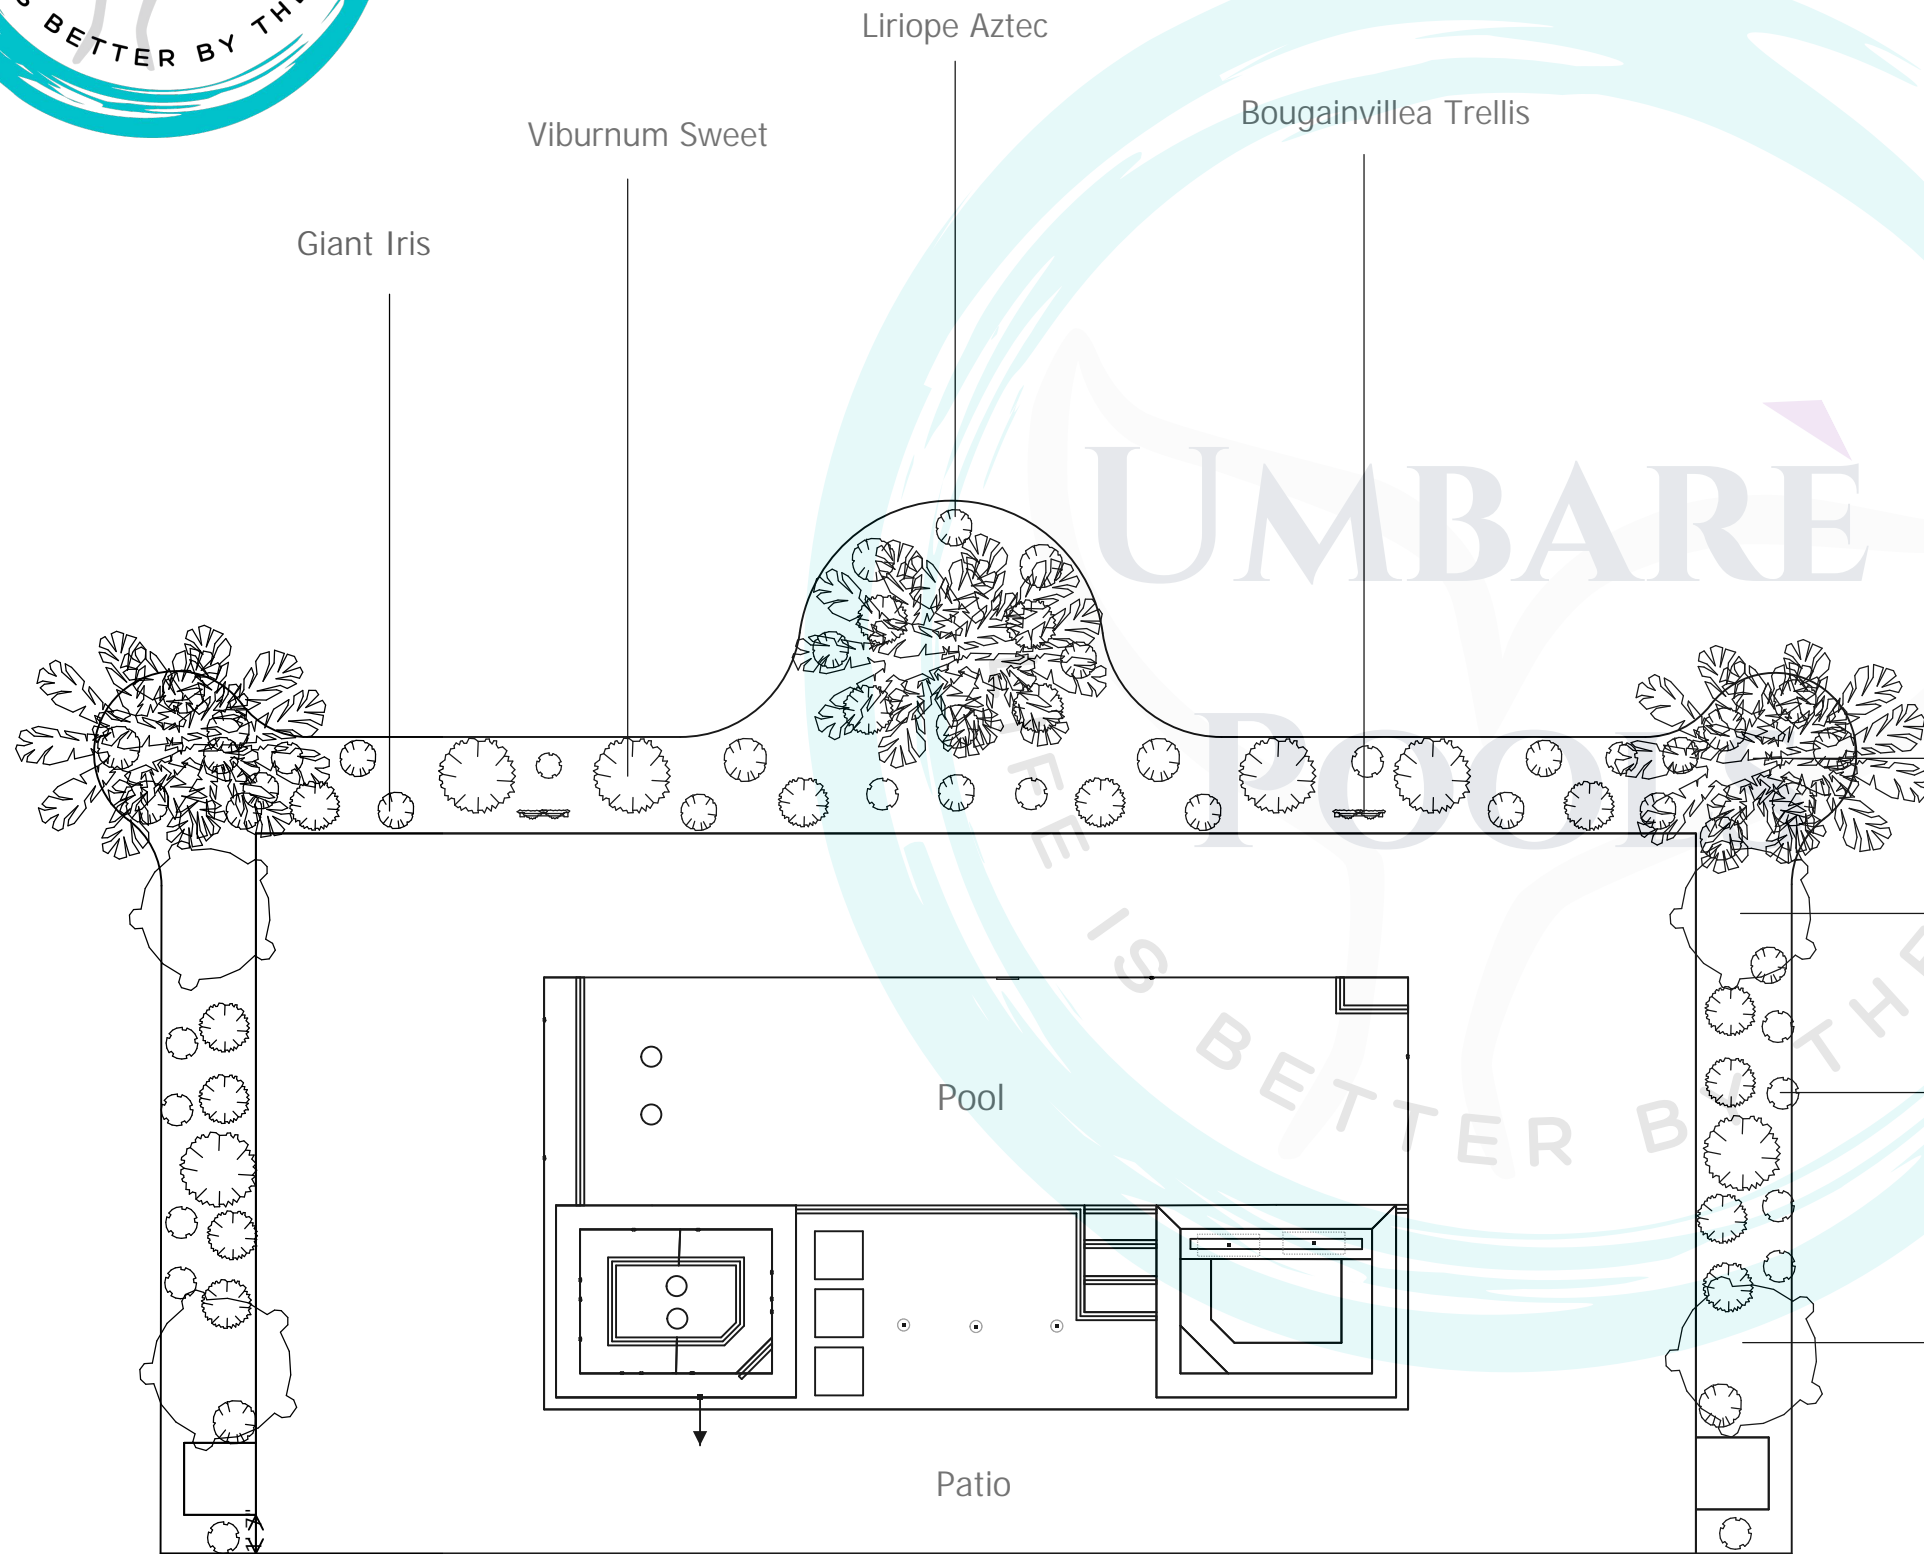

Plant Legend			
Symbol	Qty	Common Name	Sold Size
	2	Aphrodite Rose of Sharon, Mature	25 gal
	2	Bougainvillea Trellis	25 gal
	16	Croton, Mature	7 gal
	16	Foxtail Fern	3 gal
	3	Foxtail Palm Multi Trunk	45/65 gal
	2	Gardenia	25 gal
	16	Giant Iris	3 gal
	16	Liriope Aztec	3 gal
	6	Sweet Viburnum	7 gal

Foxtail Multi-Trunk

Gardenia Bush

Fern Foxtail

Hibiscus Tree

Landscape Plan
 Level 4