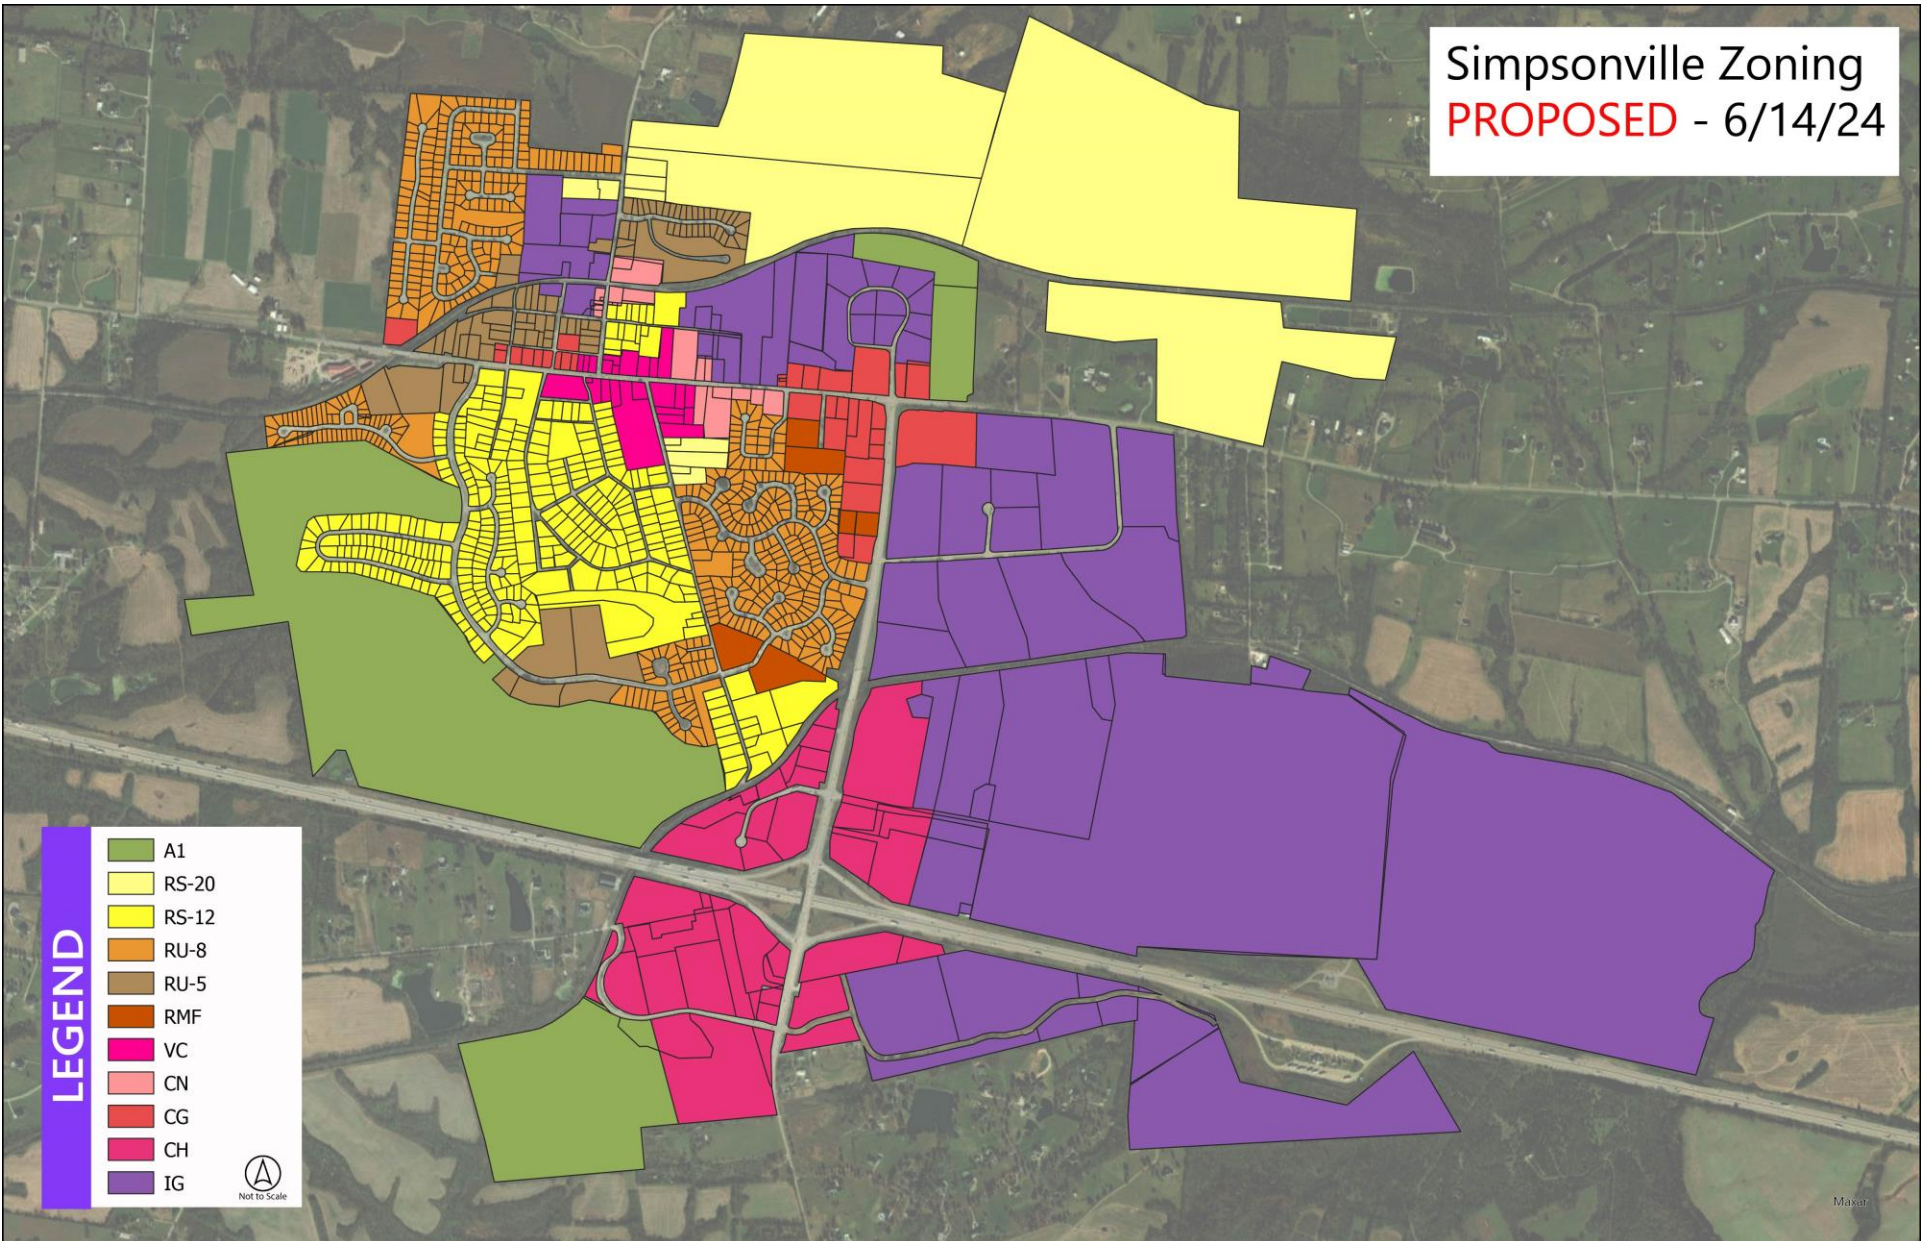

Simpsonville Zoning
PROPOSED - 6/14/24

LEGEND

Green	A1
Light Yellow	RS-20
Yellow	RS-12
Orange	RU-8
Brown	RU-5
Dark Orange	RMF
Pink	VC
Light Pink	CN
Red	CG
Magenta	CH
Purple	IG

Not to Scale