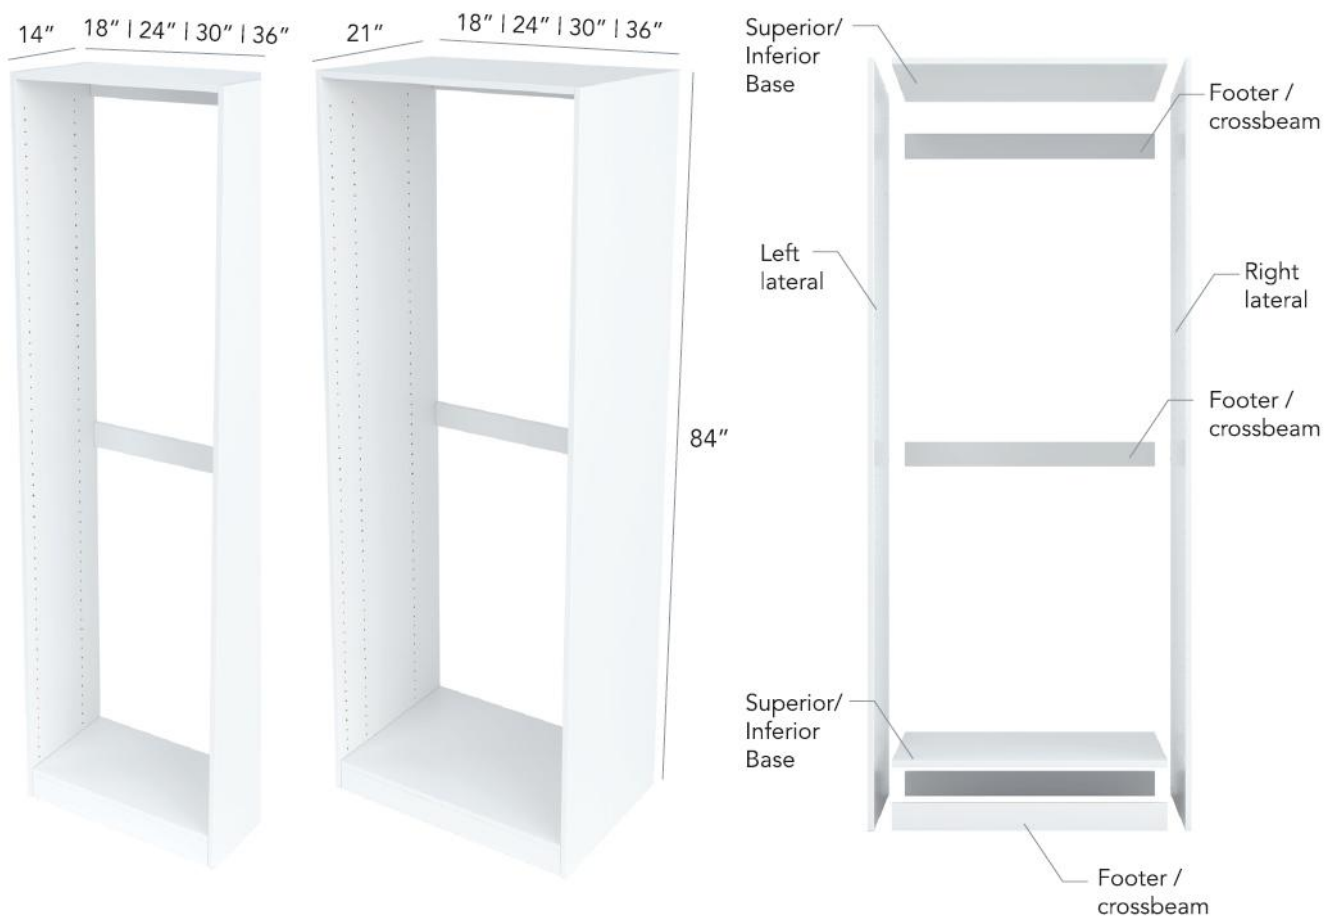

COLORS

White Leather
(Santorini)

Espresso Leather
(Gardet)

MODULAR CLOSETS

CL1814, CL2414, CL3014, CL3614, CL1821, CL2421, CL3021, CL3621

Overall Width: 18", 24", 30", 36"; Overall Height: 84"; Overall Depth: 14", 21"

KITS

2 Shelves Kit:

KS1814, KS2414, KS3014, KS3614
KS1821, KS2421, KS3021, KS3621

1 Gray Hanger Rod Kit:

KHR18, KHR24, KHR30, KHR36

2 Shoe Rack Kit:

KSR1814, KSR2414, KSR3014, KSR3614
KSR1821, KSR2421, KSR3021, KSR3621

Low Drawer Kit (3 3/4" Tall, soft-close):

DR18L14, DR24L14, DR30L14, DR36L14,
DR18L21, DR24L21, DR30L21, DR36L21

2 Doors Kit:

KD2425, KD3025

High Drawer Kit (11 3/8" Tall, soft-close):

DR18H14, DR24H14, DR30H14, DR36H14,
DR18H21,
DR24H21,
DR30H21,
DR36H21