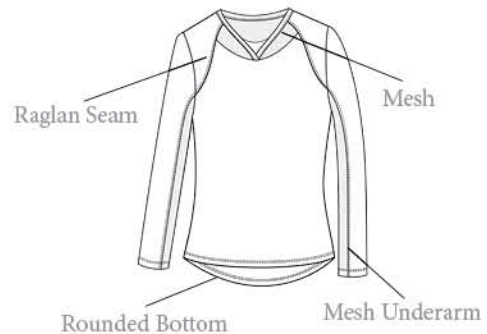

900623 *042 | L/S Tee | SolTek LUX

COLOR	XS	S	M	L	XL	XXL	TOTAL
Artic Blue							
Fuchsia							
White							

E M B R O I D E R Y I N F O

Expert digitizing and experienced embroidery professionals ensure your logo will look its best

12 piece minimum (same logo & colors) | 12+ pcs = $4.25 per logo

Digitizing Set-Up fee: $50.00 | No Fee if DST file is provided