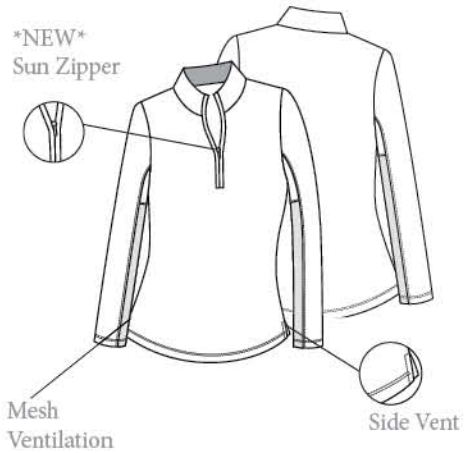

900448 *044 | L/S Mock w/ SUN ZIPPER | SunGlow

COLOR	XS	S	M	L	XL	XXL	TOTAL
Blue Mist							
Pearl							
Sage							

900439 *042 | Sleeveless Mock w/ Swarovski® Zipper | SunGlow

COLOR	XS	S	M	L	XL	XXL	TOTAL
Berry							
Black							
Capri							
Cornflower							
Ink							
Navy							
Paradise Pink							
Pink							
Scarlet							
White