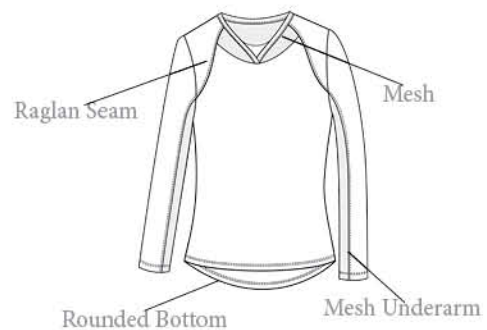

900622 Black

900434 Berry

900633 *040 | L/S Tee | SolTek

COLOR	XS	S	M	L	XL	XXL	TOTAL
Black							
Blueberry							
Buttercup							
Caribbean							
Cobalt							
Creamsicle							
Fuchsia							
Kiwi							
White