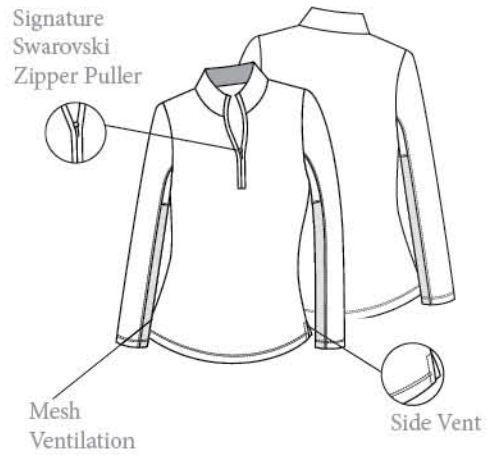

SolTek

A three dimensional wavy pattern that lifts fabric off the skin for quick drying and a cooler feel

900434 *044 | L/S Mock w/ Swarovski® Zipper | SunGlow

COLOR	XS	S	M	L	XL	XXL	TOTAL
Berry							
Black							
Capri							
Cornflower							
Ink							
Jade							
Navy							
Paradise Pink							
Pink							
Scarlet							
White							