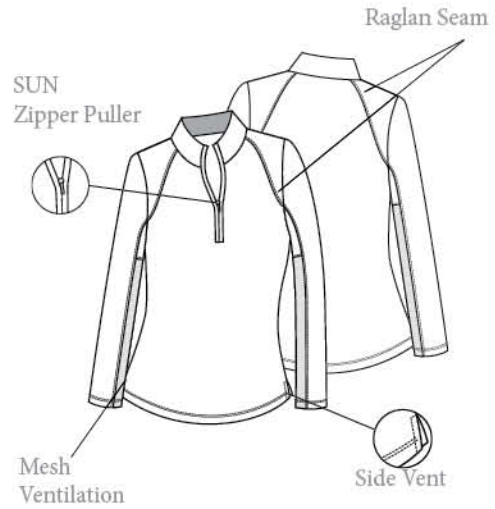

SanSoleil

UV50 COOLING APPAREL

follow us on Facebook and Instagram @sansoleilappareluv
sansoleil.net | 800.654.6773 | kevin@sansoleil.com

900622 *044 | L/S Mock w/ SUN ZIPPER | SolTek LUX

COLOR	XS	S	M	L	XL	XXL	TOTAL
Artic Blue							
Black							
Ballet Pink							
Caribbean							
Cobalt							
Fuchsia							
Kelly Green							
White							